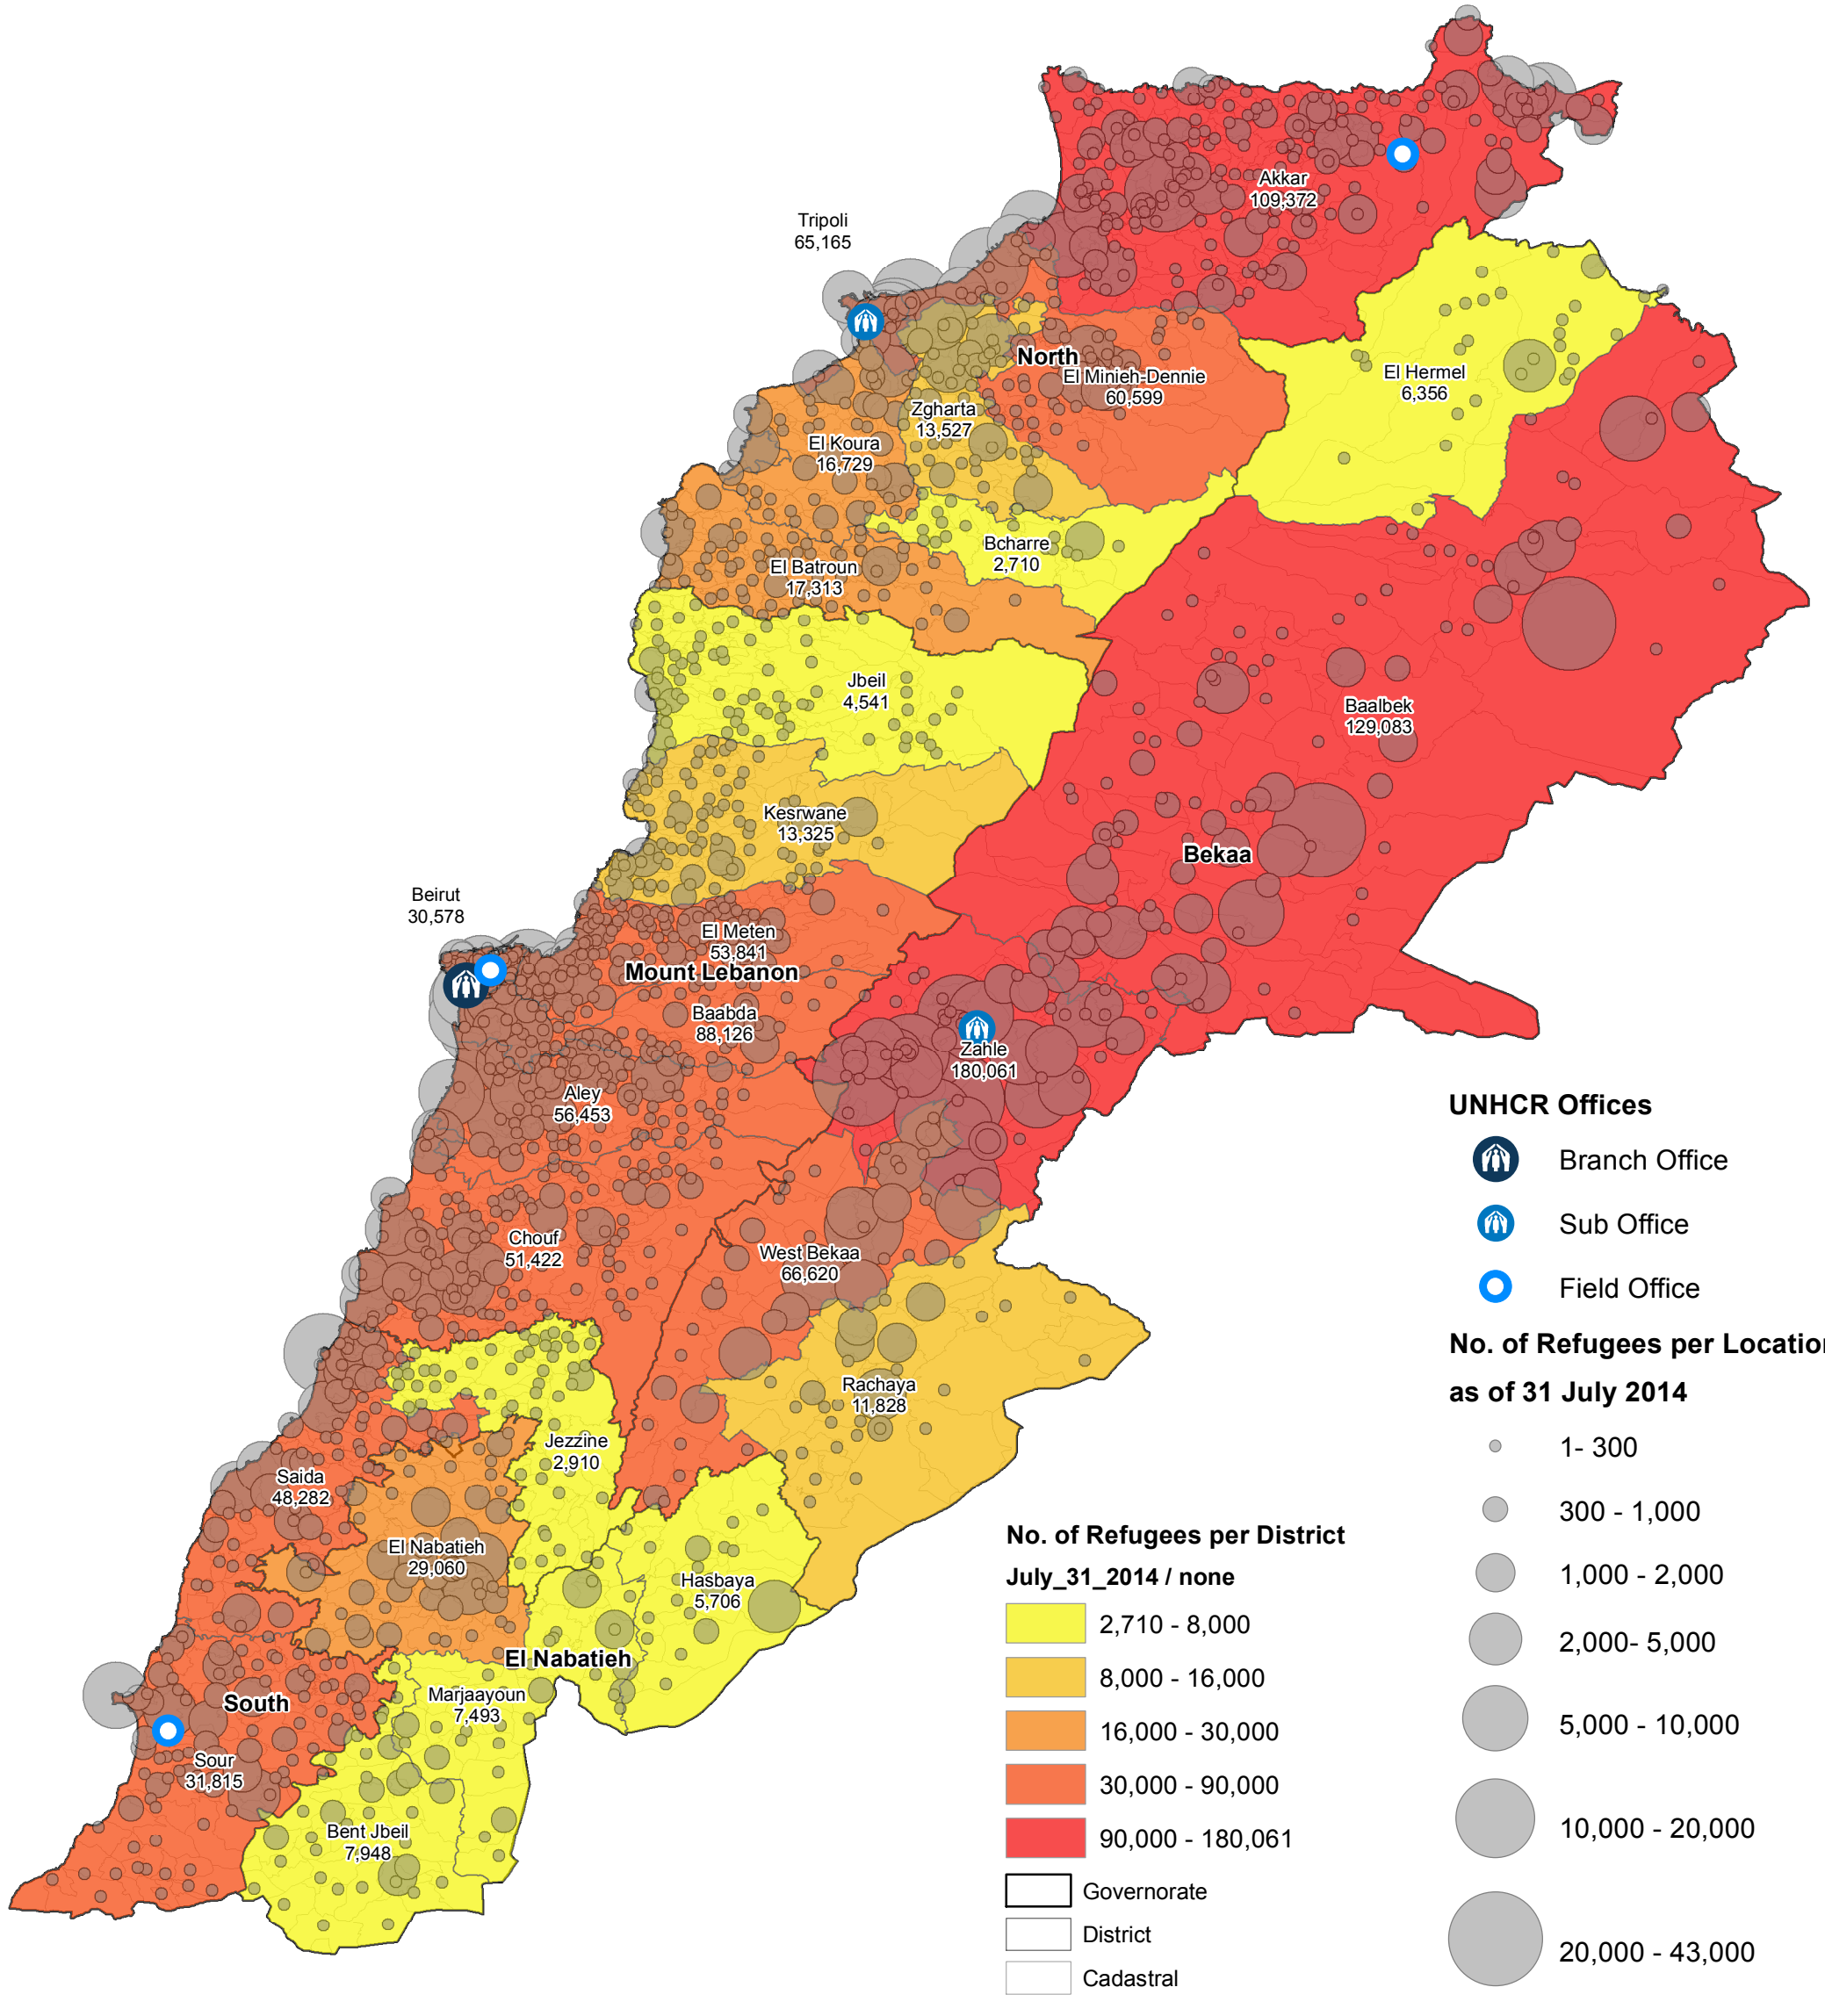

# SYRIA REFUGEE RESPONSE

## LEBANON Syrian Refugees Registered as of 31 July 2014

UNHCR Lebanon - Beirut  
Country Office

Total No. of Refugees **1,138,874**  
 Refugees Registered **1,110,863**  
 Refugees Awaiting **28,011**

The boundaries, names, and designations used on this map do not imply official endorsement of the United Nations or UNHCR. All data used were the best available at the time of map production.

Data Sources:

- Refugee population and location data by UNHCR as of 31 July 2014. For more information on refugee data, contact Rana G. Ksaifi at [ksaifi@unhcr.org](mailto:ksaifi@unhcr.org)

GIS and Mapping by UNHCR Lebanon. For further information on map, contact Jad Ghosn at [ghosn@unhcr.org](mailto:ghosn@unhcr.org)