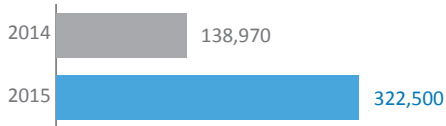

Refugees and migrants crossing the Mediterranean to Europe

Overview of arrival trends as of 31 August 2015

2015 arrivals as of 31 August 2015

322,500 arrivals by sea

2,750 dead/missing

2014

219,000 arrivals by sea

3,500 dead/missing

Comparison 2014 - 2015 (Jan-Aug)

Arrivals by sea