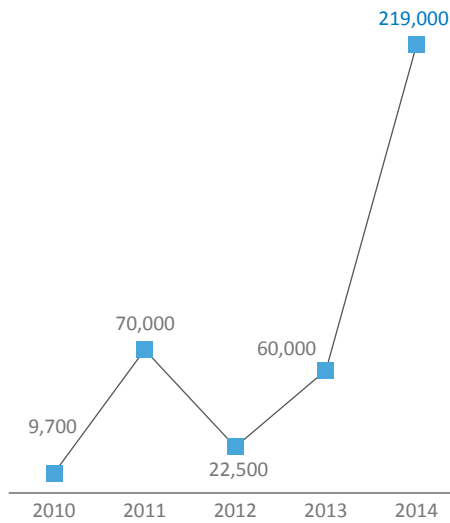

# Refugees and migrants crossing the Mediterranean to Europe

Overview of arrival trends as of 31 August 2015

2015 arrivals as of 31 August 2015

**322,500** arrivals by sea

**2,750** dead/missing

2014

**219,000** arrivals by sea

**3,500** dead/missing

**Comparison 2014 - 2015 (Jan-Aug)**

Arrivals by sea

Evolution of sea arrivals to Europe

Top 5 nationalities for the period Jan - Aug 2015