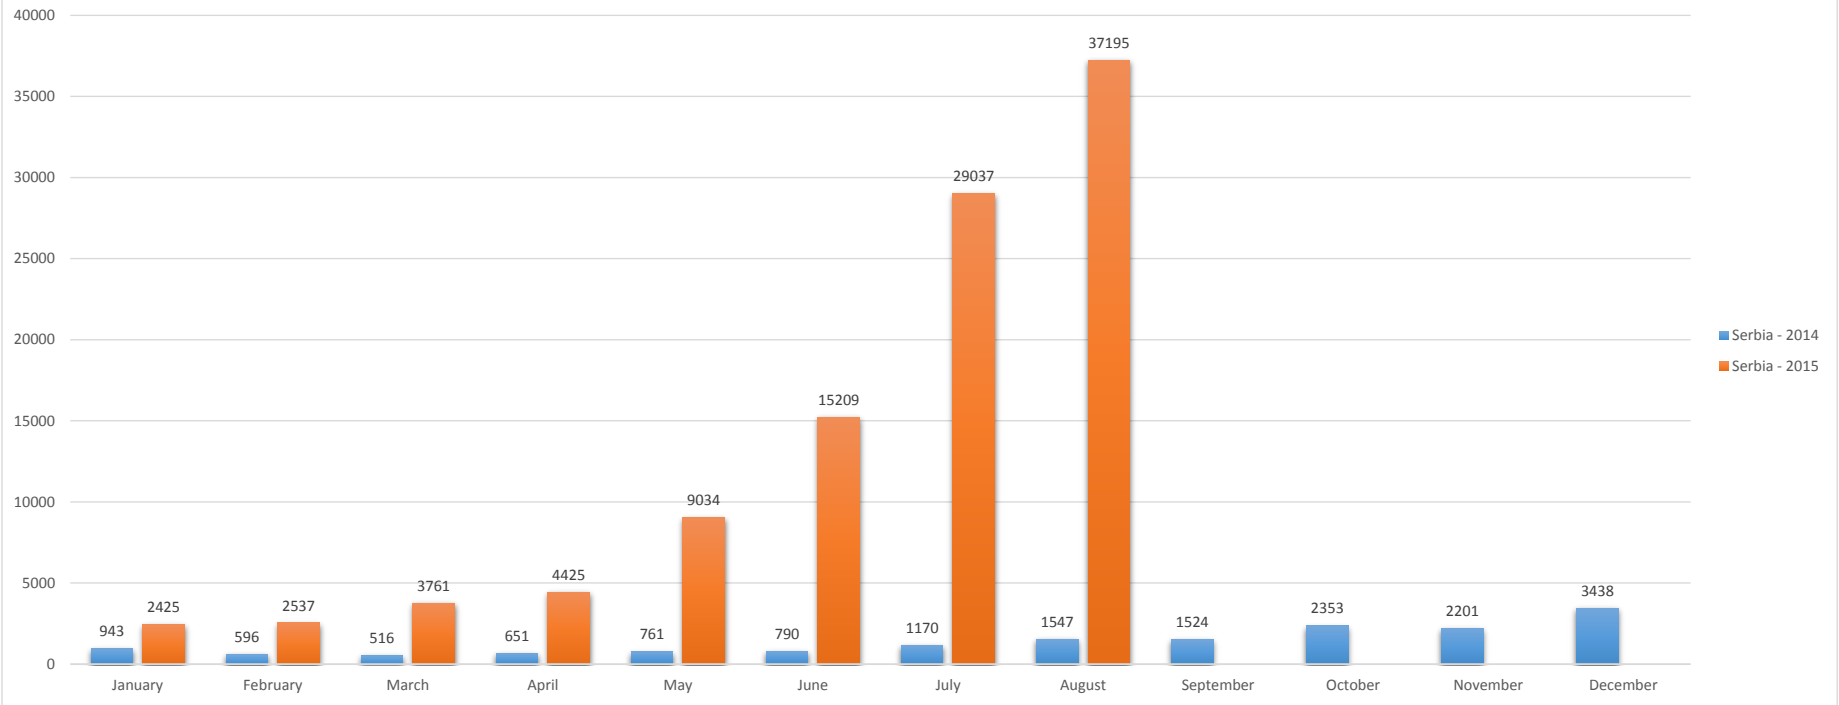

Monthly Asylum Registrations in Serbia 2014/2015*

Source of data: Government of Serbia

* Based on observations on the ground, the number of estimated arrivals is significantly higher than the number of registered r efugees