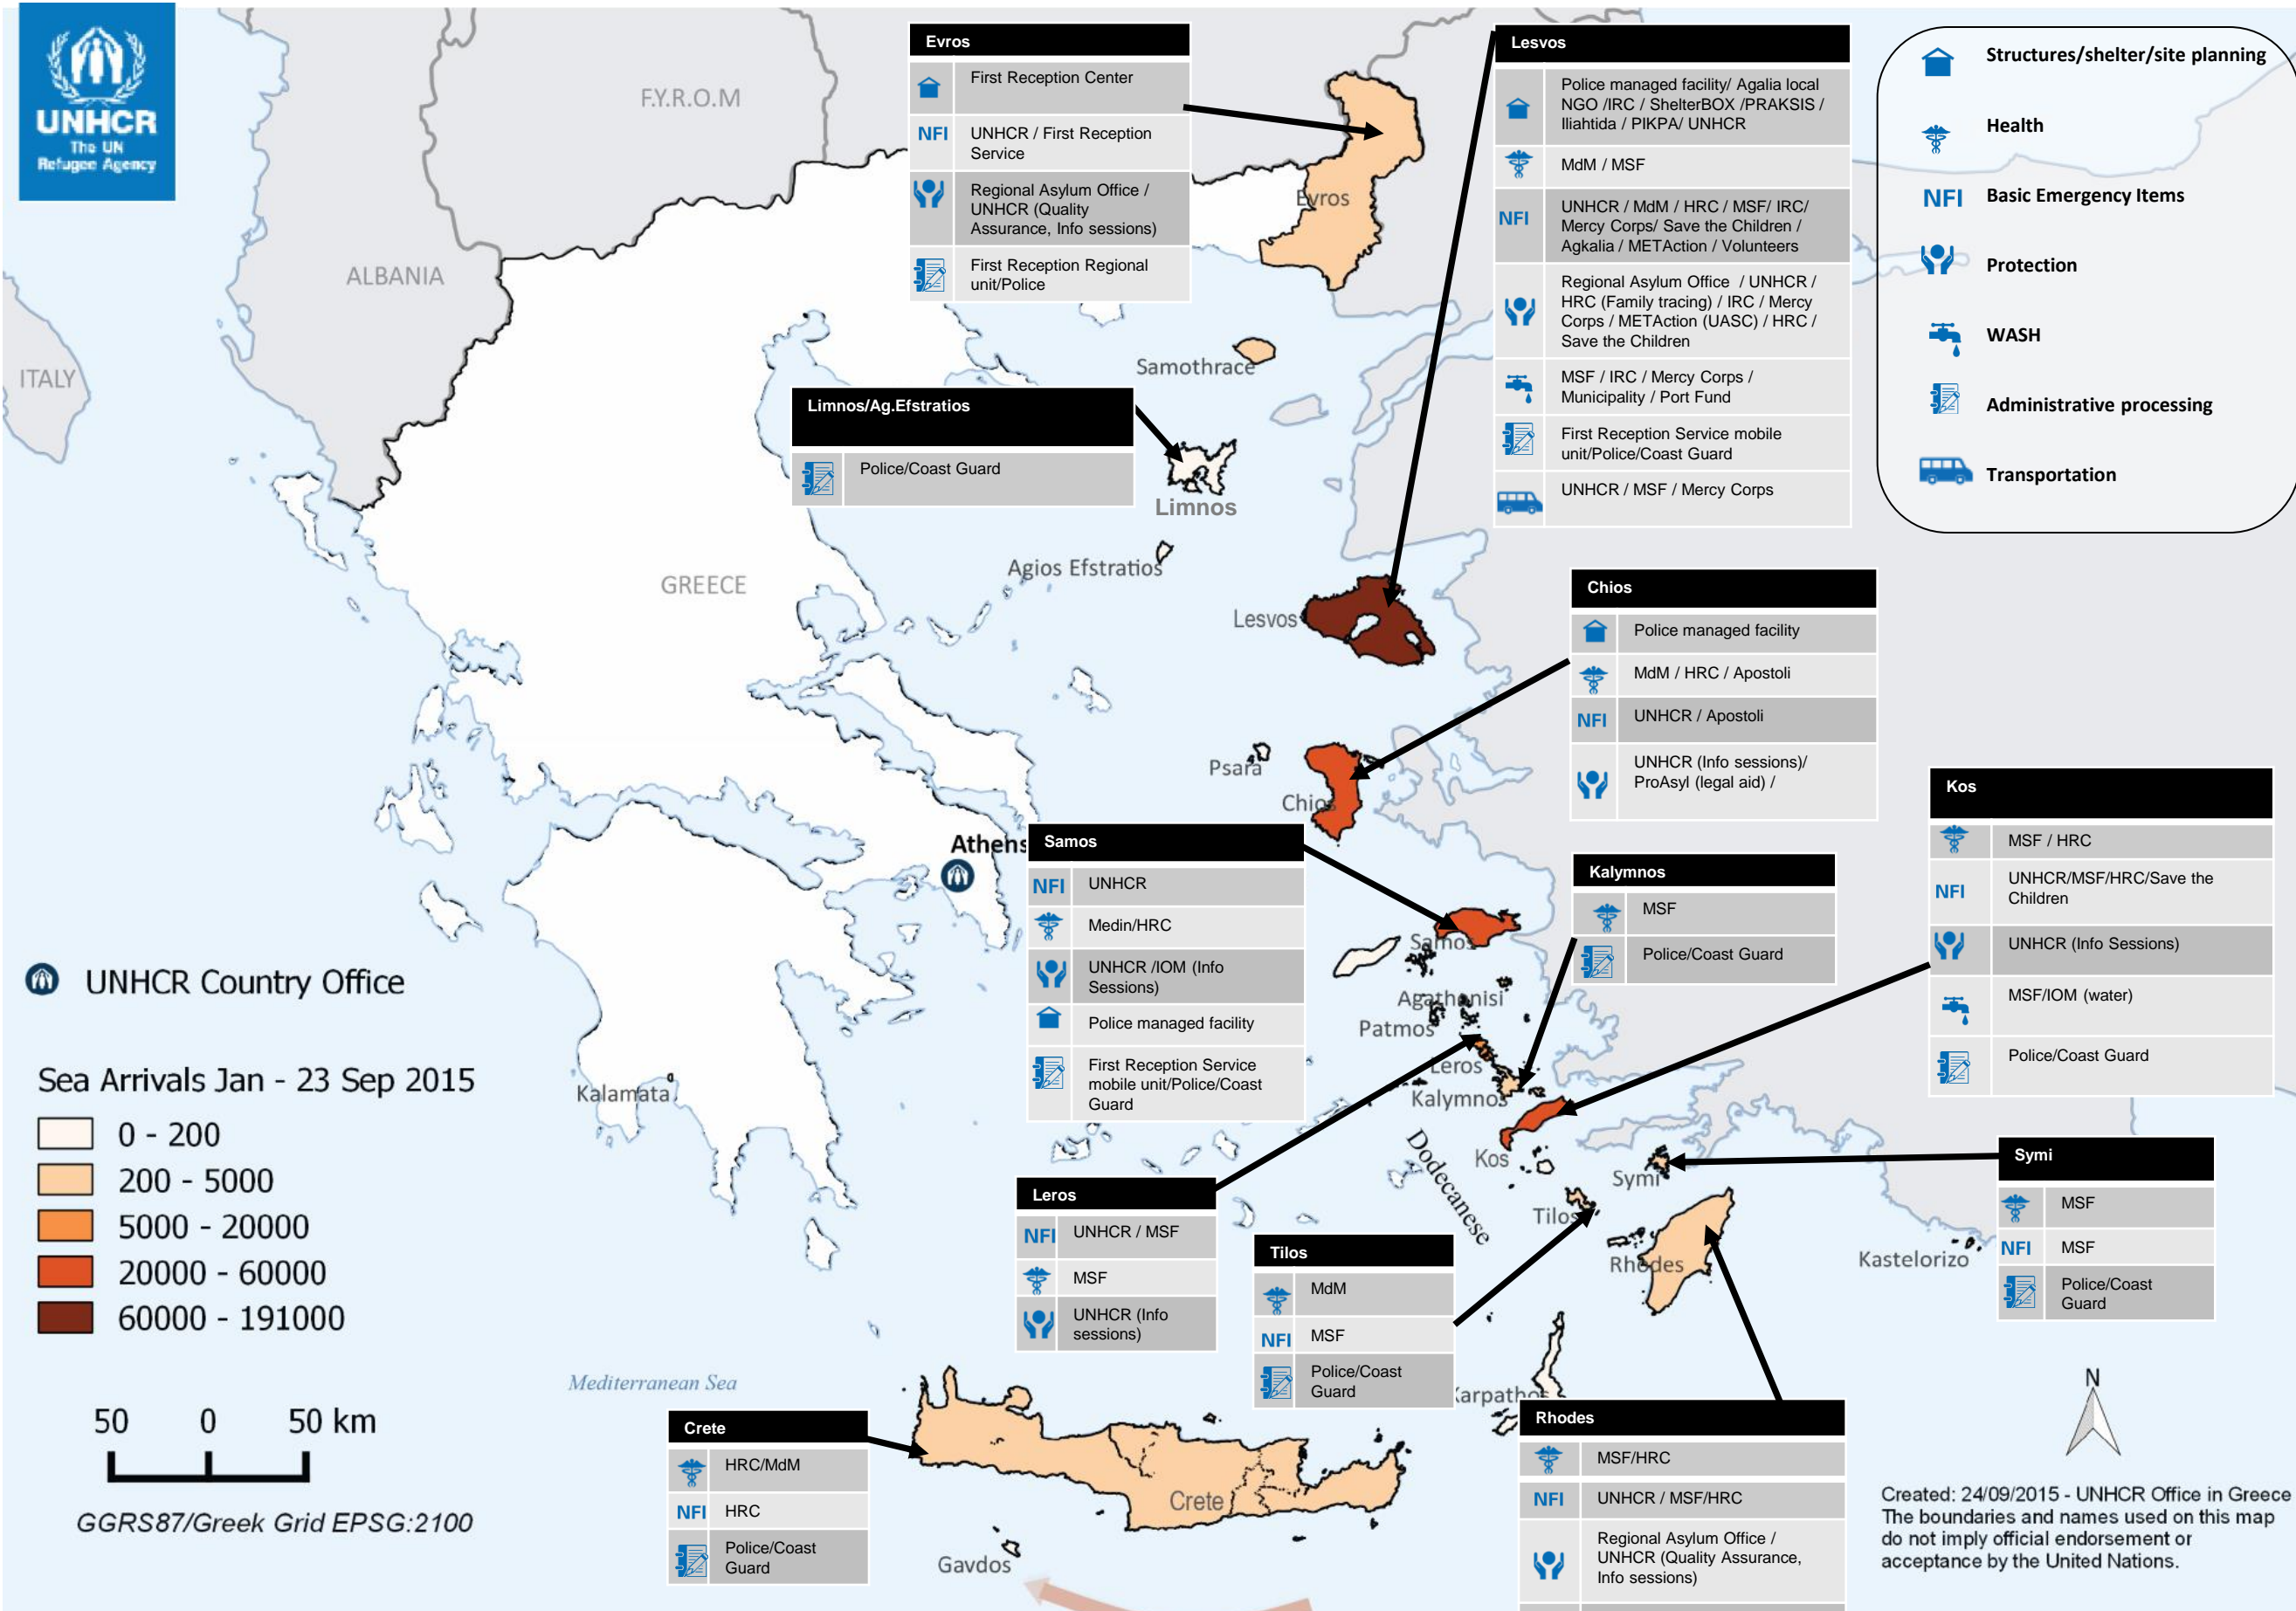

Who's Doing What Where? (Greek-Turkish borders, as of 26 September 2015)

UNHCR Country Office

GGRS87/Greek Grid EPSG:2100

Created: 24/09/2015 - UNHCR Office in Greece
The boundaries and names used on this map do not imply official endorsement or acceptance by the United Nations.