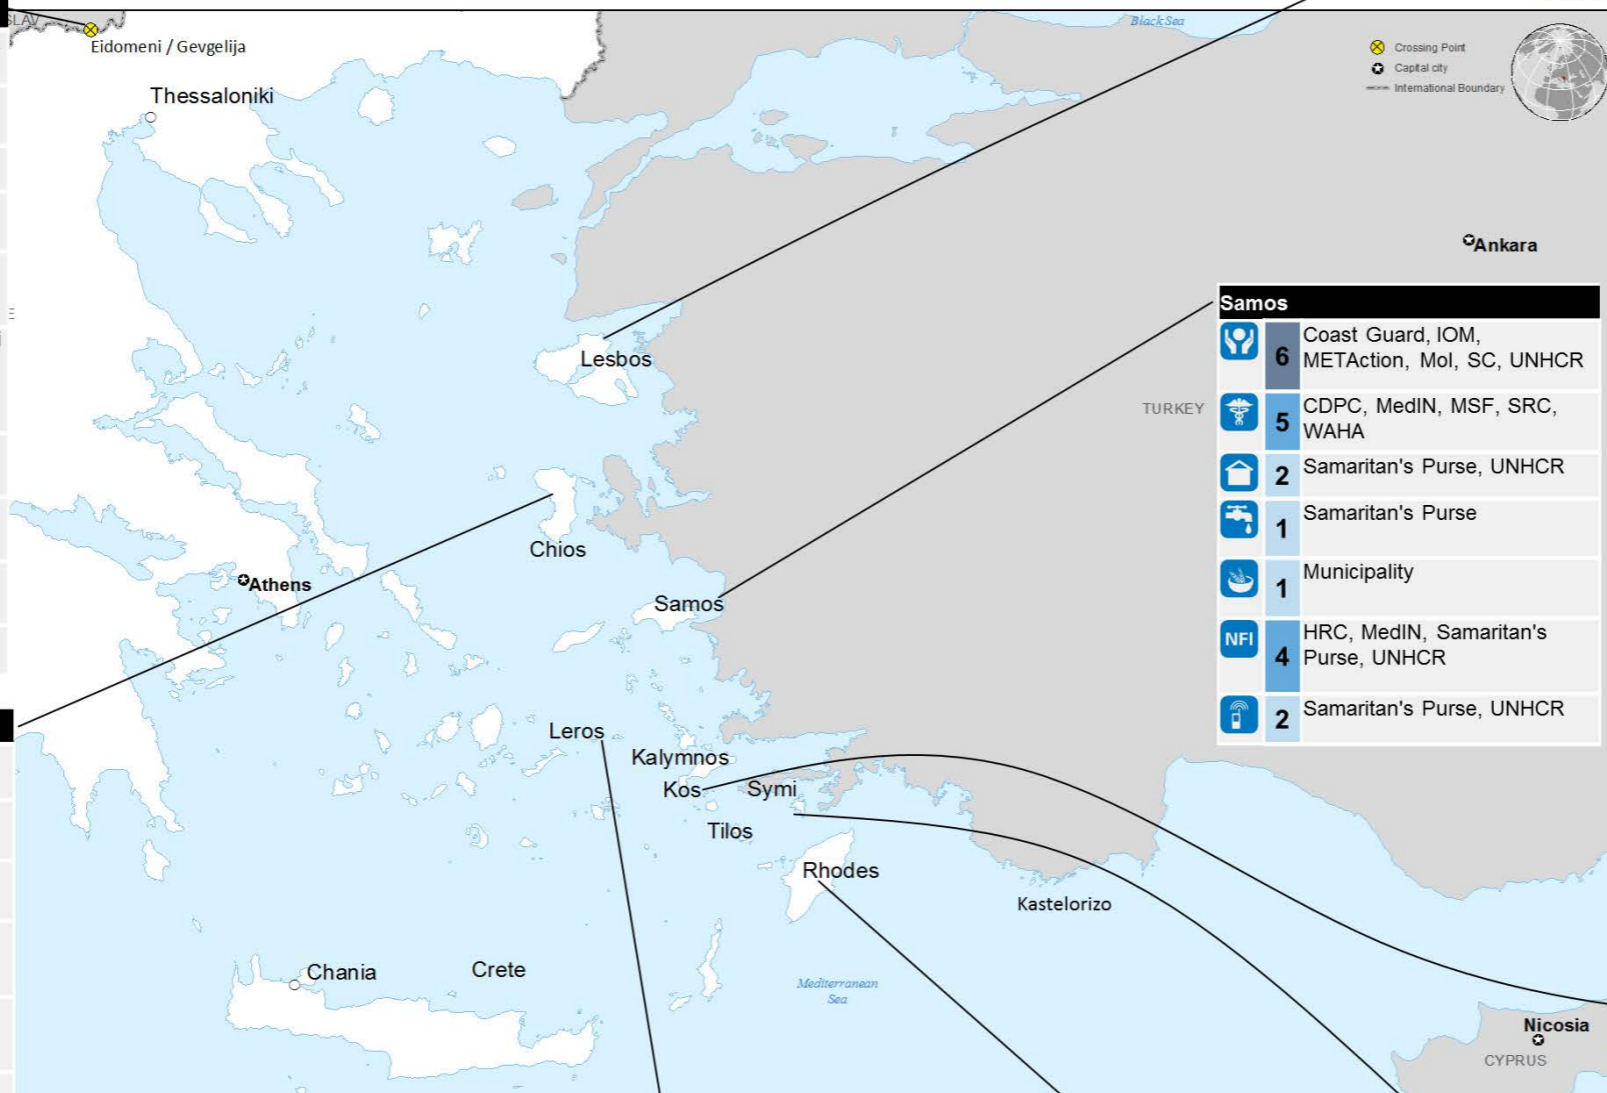

Who's Doing What Where Map - Greece

as of 07/01/2016

Island	Protection	Health	Shelter	Water, Sanitation and Hygiene	Food	Basic Emergency Items	Administrative / Legal / Info	Nutrition	Site Coordination and site Management	Transportation	Connectivity
Lesvos	20										
	ActionAid , CK team, HRC/DRC, HRC/IFRC, Humanity Crew, ICRC, ILIAHTIDA, Internews, IOM, IRC, Israaid, MdM, Mercy Corps, METAction, METADRASI, Praksis, RSPA, SC, Starfish Foundation, UNHCR										
	16										
	Boat Refugee Foundation, CK team, Coast Guard, Disaster Medics, HRC/DRC, HRC/IFRC, Human Appeal, Humanity Crew, ILIAHTIDA, IRC, Israaid, Lighthouse Refugee Relief, MdM, MSF, SCM, WAHA										
	9										
	Caritas Hellas, ILIAHTIDA, IRC, Lighthouse Refugee Relief, MSF, Municipality, Praksis, Samaritan's Purse, UNHCR										
	8										
	IRC, Lighthouse Refugee Relief, Mercy Corps, MSF, Municipality, OXFAM Int, Samaritan's Purse, SC										
	10										
	BwC, DiOC, HRC/IFRC, Mercy Corps, MSF, OXFAM Int, SC, Starfish Foundation, UNHCR, VCA Int.										
	17										
	ActionAid , Caritas Hellas, DiOC, HRC/IFRC, IRC, Israaid, Lighthouse Refugee Relief, MdM, METADRASI, MSF, OXFAM Int, Samaritan's Purse, SC, SCM, Starfish Foundation, UNHCR, VCA Int.										
	1										
	SC										
	4										
	IRC, Lighthouse Refugee Relief, MoM, Municipality										
	8										
	CK team, ILIAHTIDA, IRC, Mercy Corps, MSF, Municipality, SCM, UNHCR										
	1										
	Disaster Tech Lab										
	3										
	Boat Refugee Foundation, Coast Guard, Proactiva Open Arms										