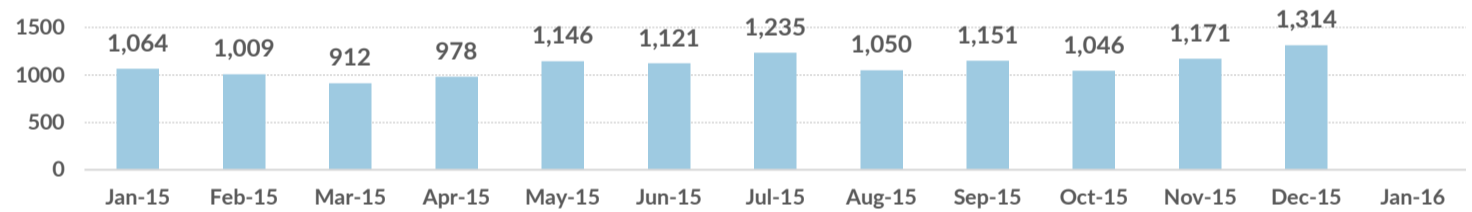

Asylum applications

(Applications are not necessarily made by new arrivals)