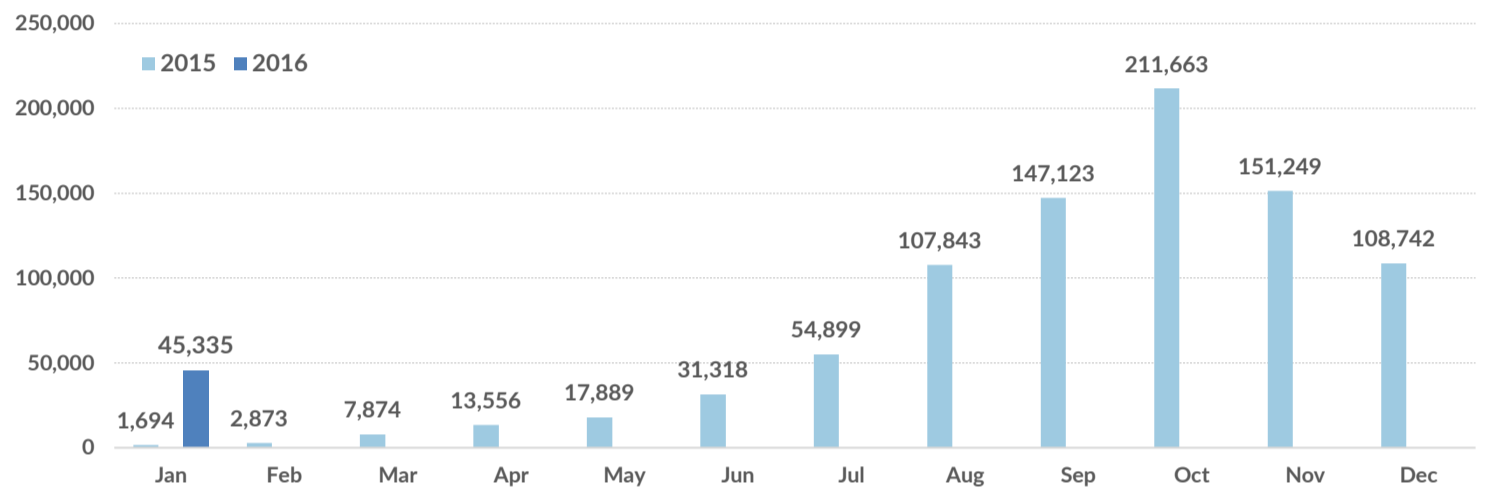

Arrivals per month