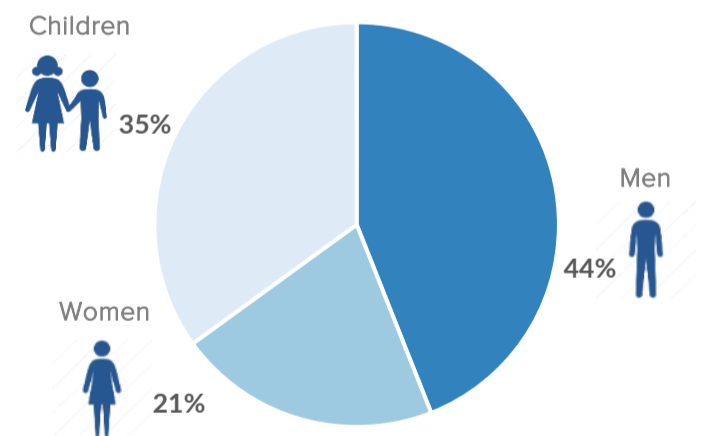

Age and Gender (1st-15th Jan.)