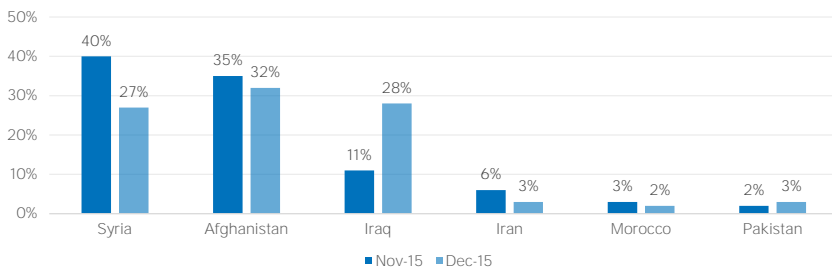

912

Estimated # of arrivals during the last seven days

(Based on registration figures as provided by authorities, arrows indicating higher or lower number based on the day before)

20/01/2016	▲	1,945
21/01/2016	▲	2,234
22/01/2016	▲	2,485
23/01/2016	▼	1,015
24/01/2016	▼	352
25/01/2016	▲	1,194
26/01/2016	▲	1,628

150,000

125,000

100,000

75,000

50,000

25,000

0

Lesvos Arrivals per month

Top nationalities of arrivals in Lesvos

Children

Breakdown

Source: Police, 1st - 11st January

Estimated daily arrivals and weekly average

Daily arrivals are estimates based on the most reliable information available provided by the authorities. Daily estimates cannot be considered final and might change based on consolidated figures provided by authorities on a regular basis.