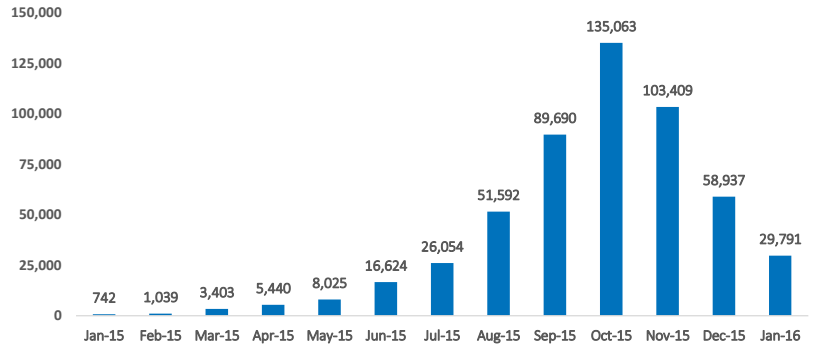

912

Estimated # of arrivals during the last seven days

(Based on registration figures as provided by authorities, arrows indicating higher or lower number based on the day before)

20/01/2016	▲	1,945
21/01/2016	▲	2,234
22/01/2016	▲	2,485
23/01/2016	▼	1,015
24/01/2016	▼	352
25/01/2016	▲	1,194
26/01/2016	▲	1,628

150,000

125,000

100,000

75,000

50,000

25,000

0

Lesvos Arrivals per month

Top nationalities of arrivals in Lesvos

Children

Breakdown

Source: Police, 1st - 11st January

Estimated daily arrivals and weekly average

Daily arrivals are estimates based on the most reliable information available provided by the authorities. Daily estimates cannot be considered final and might change based on consolidated figures provided by authorities on a regular basis.