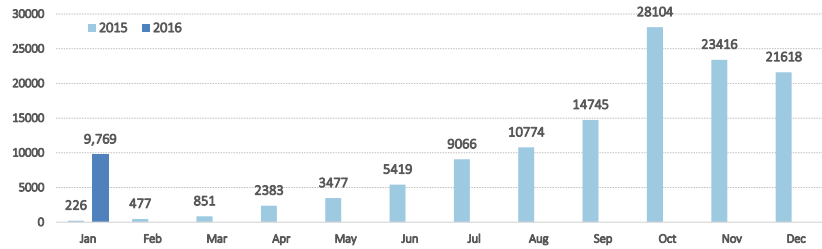

% of arrivals in Chios compared to total:

**20%**

Estimated residual population staying on the island:

(Based on estimations by UNHCR and partners' field activities)

**638**

Estimated departures to mainland:

(Based on estimations provided by authorities)

**249**

**Estimated # of arrivals during the last seven days**

(Based on UNHCR's/Partners field activities)

20-01-2016	▲	<b>1,026</b>
21-01-2016	▼	<b>471</b>
22-01-2016	▲	<b>655</b>
23-01-2016	▼	<b>0</b>
24-01-2016	▬	<b>0</b>
25-01-2016	▬	<b>0</b>
26-01-2016	▲	<b>832</b>

**Chios Arrivals per month**

**Top nationalities of arrivals in Chios**

**Age and Gender breakdown (1st - 11th Jan.)**

**Estimated daily arrivals and weekly average**

Daily arrivals are estimates based on the most reliable information available provided by the authorities or based on UNHCR's/Partners activities. Daily estimates cannot be considered final and might change based on consolidated figures provided by authorities on a regular basis.