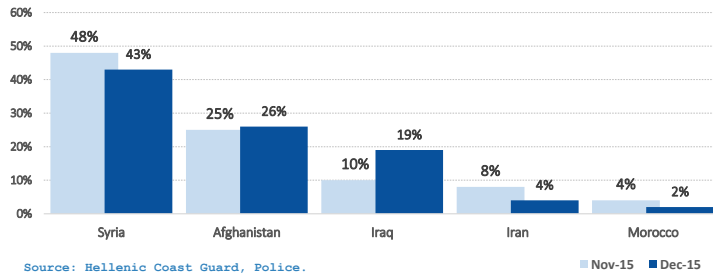

% of arrivals in Chios compared to total:

**20%**

Estimated residual population staying on the island:

(Based on estimations by UNHCR and partners' field activities)

**638**

Estimated departures to mainland:

(Based on estimations provided by authorities)

**249**

**Estimated # of arrivals during the last seven days**

(Based on UNHCR's/Partners field activities)

20-01-2016	▲	<b>1,026</b>
21-01-2016	▼	<b>471</b>
22-01-2016	▲	<b>655</b>
23-01-2016	▼	<b>0</b>
24-01-2016	▬	<b>0</b>
25-01-2016	▬	<b>0</b>
26-01-2016	▲	<b>832</b>

**Chios Arrivals per month**

**Top nationalities of arrivals in Chios**

**Age and Gender breakdown (1st - 11th Jan.)**

**Estimated daily arrivals and weekly average**

Daily arrivals are estimates based on the most reliable information available provided by the authorities or based on UNHCR's/Partners activities. Daily estimates cannot be considered final and might change based on consolidated figures provided by authorities on a regular basis.