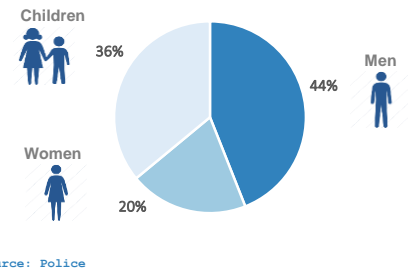

Age and Gender breakdown (1st - 11th Jan.)