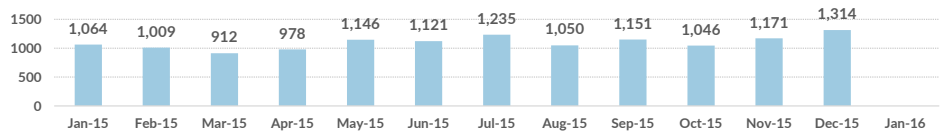

Asylum applications

(Applications are not necessarily made by new arrivals)