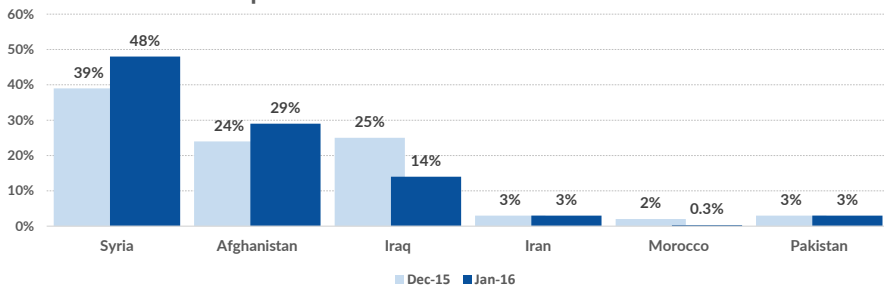

(Based on registration figures as provided by authorities, arrows indicating higher or lower number based on the day before)

21-01-2016	▼	3,166
22-01-2016	▲	4,176
23-01-2016	▼	1,124
24-01-2016	▼	418
25-01-2016	▲	1,295
26-01-2016	▲	2,808
27-01-2016	▼	2,525

Arrivals per month

Asylum applications

(Applications are not necessarily made by new arrivals)

Source: Asylum service

Top nationalities of arrivals in Greece

Source: Hellenic Police, Hellenic Coast Guard

Age and Gender (1-22 Jan.)