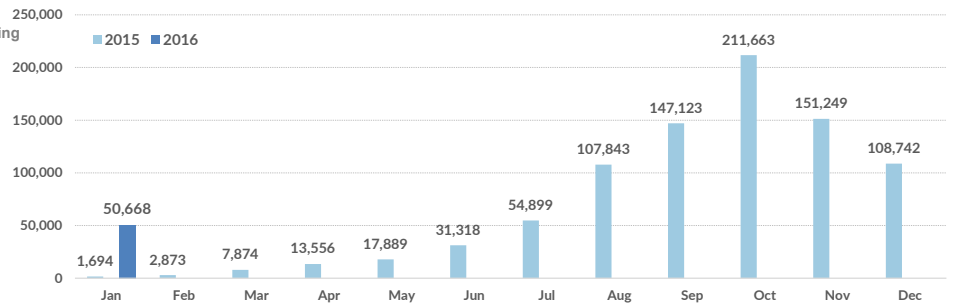

Arrivals per month