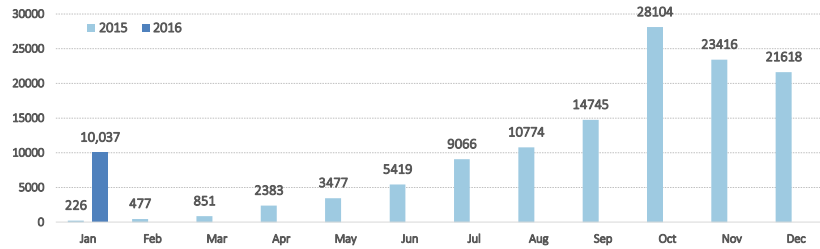

% of arrivals in Chios compared to total:

**21%**

Estimated residual population staying on the island:

(Based on estimations by UNHCR and partners' field activities)

**661**

Estimated departures to mainland:

(Based on estimations provided by authorities)

**245**

**Estimated # of arrivals during the last seven days**

(Based on UNHCR's/Partners field activities)

21-01-2016	▼	<b>471</b>
22-01-2016	▲	<b>655</b>
23-01-2016	▼	<b>0</b>
24-01-2016	▬	<b>0</b>
25-01-2016	▬	<b>0</b>
26-01-2016	▲	<b>832</b>
27-01-2016	▼	<b>268</b>

**Chios Arrivals per month**

**Top nationalities of arrivals in Chios**

**Age and Gender breakdown (1st - 11th Jan.)**

**Estimated daily arrivals and weekly average**

Daily arrivals are estimates based on the most reliable information available provided by the authorities or based on UNHCR's/Partners activities. Daily estimates cannot be considered final and might change based on consolidated figures provided by authorities on a regular basis.