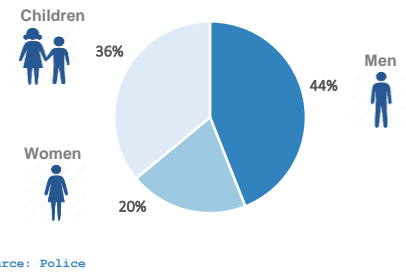

Age and Gender breakdown (1st - 11th Jan.)