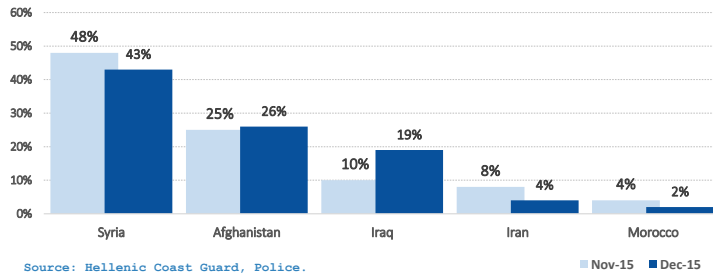

% of arrivals in Chios compared to total:

**21%**

Estimated residual population staying on the island:

(Based on estimations by UNHCR and partners' field activities)

**661**

Estimated departures to mainland:

(Based on estimations provided by authorities)

**245**

**Estimated # of arrivals during the last seven days**

(Based on UNHCR's/Partners field activities)

21-01-2016	▼	<b>471</b>
22-01-2016	▲	<b>655</b>
23-01-2016	▼	<b>0</b>
24-01-2016	▬	<b>0</b>
25-01-2016	▬	<b>0</b>
26-01-2016	▲	<b>832</b>
27-01-2016	▼	<b>268</b>

**Chios Arrivals per month**

**Top nationalities of arrivals in Chios**

**Age and Gender breakdown (1st - 11th Jan.)**

**Estimated daily arrivals and weekly average**

Daily arrivals are estimates based on the most reliable information available provided by the authorities or based on UNHCR's/Partners activities. Daily estimates cannot be considered final and might change based on consolidated figures provided by authorities on a regular basis.