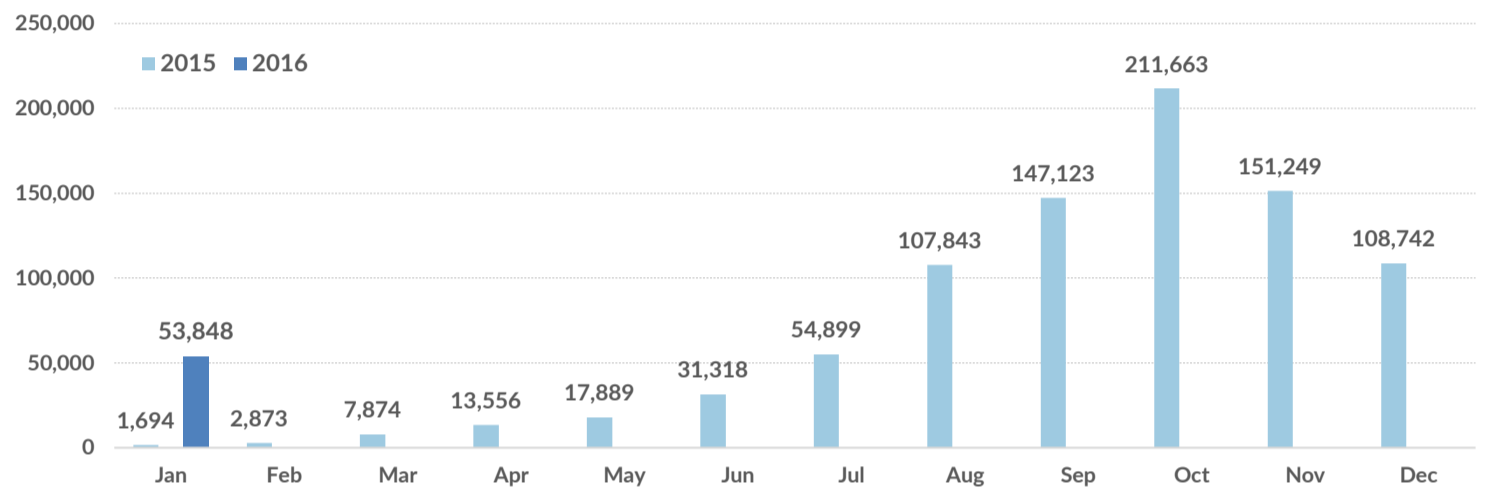

Arrivals per month