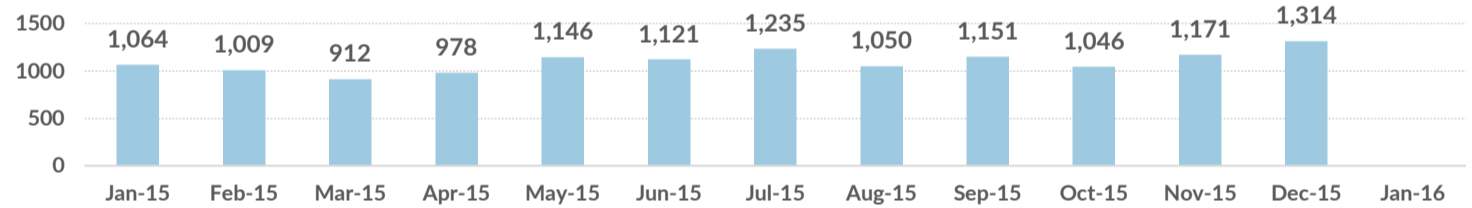

Asylum applications

(Applications are not necessarily made by new arrivals)