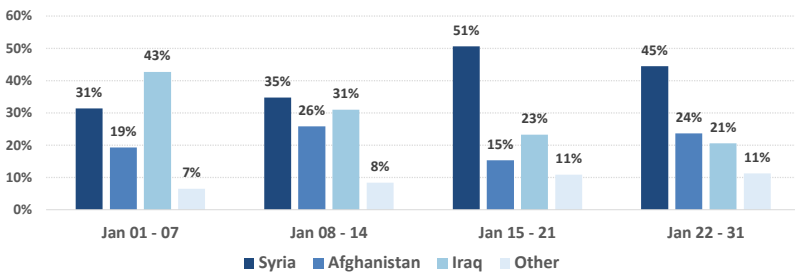

% of arrivals in Samos compared to total in Greece (2016) :

8%

Estimated residual population staying on the island:

(Based on UNHCR estimations)

1,100

Estimated departures to mainland:

(Based on estimations provided by authorities)

0

Estimated # of arrivals during the last seven days

(Based on registration figures as provided by authorities, arrows indicating higher or lower number based on the day before)

26/01/2016	▲	187
27/01/2016	▲	234
28/01/2016	▼	183
29/01/2016	▲	272
30/01/2016	▼	245
31/01/2016	▼	185
1/02/2016	▼	122

Top nationalities of arrivals in Samos

Source: Police, First Reception Service

Age and Gender (Jan 2016)

Source: Police, First Reception Service

Estimated daily arrivals and weekly average

Daily arrivals are estimates based on the most reliable information available provided by the authorities. Daily estimates cannot be considered final and might change based on consolidated figures provided by authorities on a regular basis.