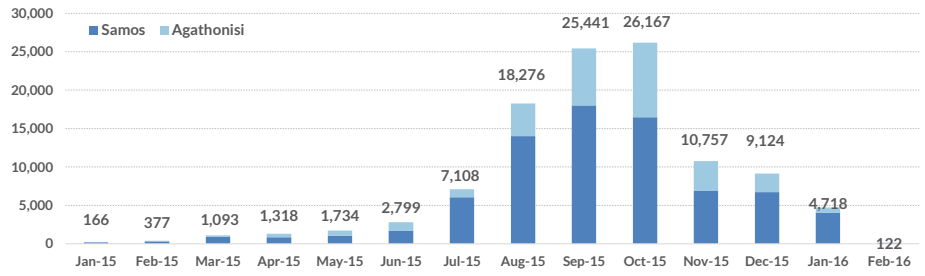

Total arrivals in Samos (Jan 2015 - 01 Feb 2016):

109,200

Total arrivals in Samos during Feb 2016:

122

Average daily arrivals during Feb 2016:

122

Average daily arrivals during Jan 2016:

152

% of arrivals in Samos compared to total in Greece (2016) :

8%

Estimated residual population staying on the island:

(Based on UNHCR estimations)

1,100

Estimated departures to mainland:

(Based on estimations provided by authorities)

0

Estimated # of arrivals during the last seven days

(Based on registration figures as provided by authorities, arrows indicating higher or lower number based on the day before)

26/01/2016	▲	187
27/01/2016	▲	234
28/01/2016	▼	183
29/01/2016	▲	272
30/01/2016	▼	245
31/01/2016	▼	185
1/02/2016	▼	122