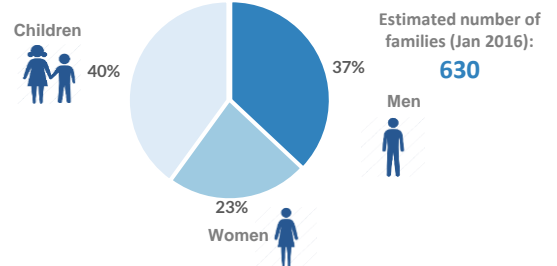

0

Estimated # of arrivals during the last seven days

(Based on registration figures as provided by authorities, arrows indicating higher or lower number based on the day before)

26/01/2016	▲	187
27/01/2016	▲	234
28/01/2016	▼	183
29/01/2016	▲	272
30/01/2016	▼	245
31/01/2016	▼	185
1/02/2016	▼	122

Top nationalities of arrivals in Samos

Source: Police, First Reception Service

Age and Gender (Jan 2016)

Source: Police, First Reception Service

Estimated daily arrivals and weekly average

Daily arrivals are estimates based on the most reliable information available provided by the authorities. Daily estimates cannot be considered final and might change based on consolidated figures provided by authorities on a regular basis.