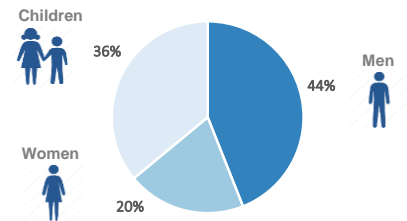

Chios Arrivals per month

Top nationalities of arrivals in Chios

Source: Hellenic Coast Guard, Police.

Age and Gender breakdown (1st - 11th Jan.)

Source: Police

Estimated daily arrivals and weekly average

Daily arrivals are estimates based on the most reliable information available provided by the authorities or based on UNHCR's/Partners activities. Daily estimates cannot be considered final and might change based on consolidated figures provided by authorities on a regular basis.