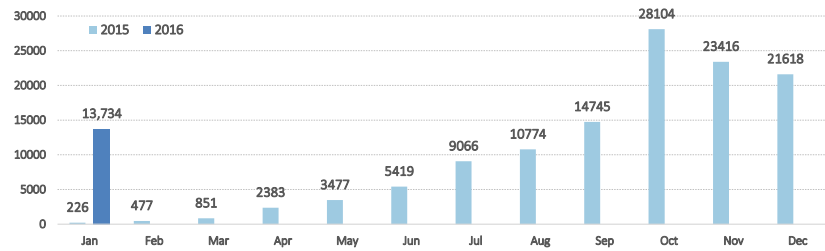

Chios Arrivals per month