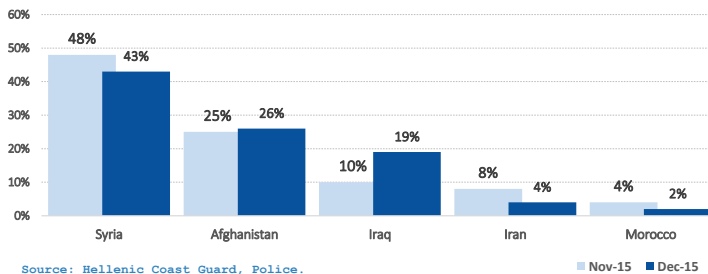

Top nationalities of arrivals in Chios