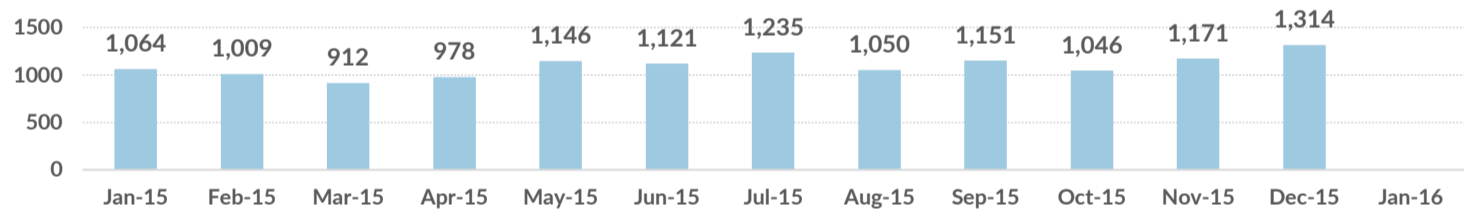

Asylum applications

(Applications are not necessarily made by new arrivals)