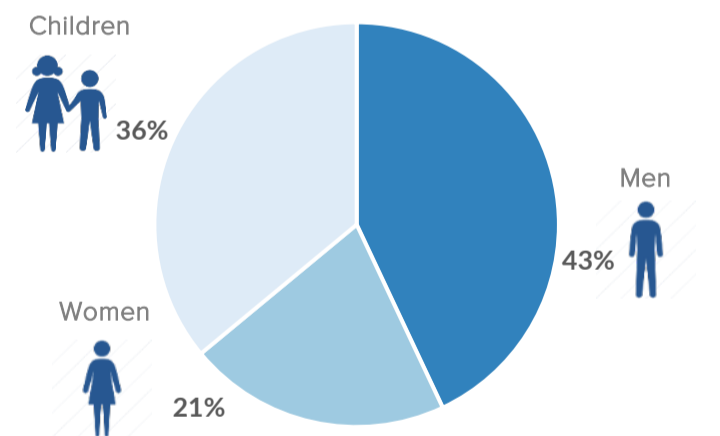

**Age and Gender (1-31 Jan.)**

Source: Hellenic Police 1-31 January

**Estimated daily arrivals and weekly average**

Daily arrivals are estimates based on the most reliable information available provided by the authorities. Daily estimates cannot be considered final and might change based on consolidated figures