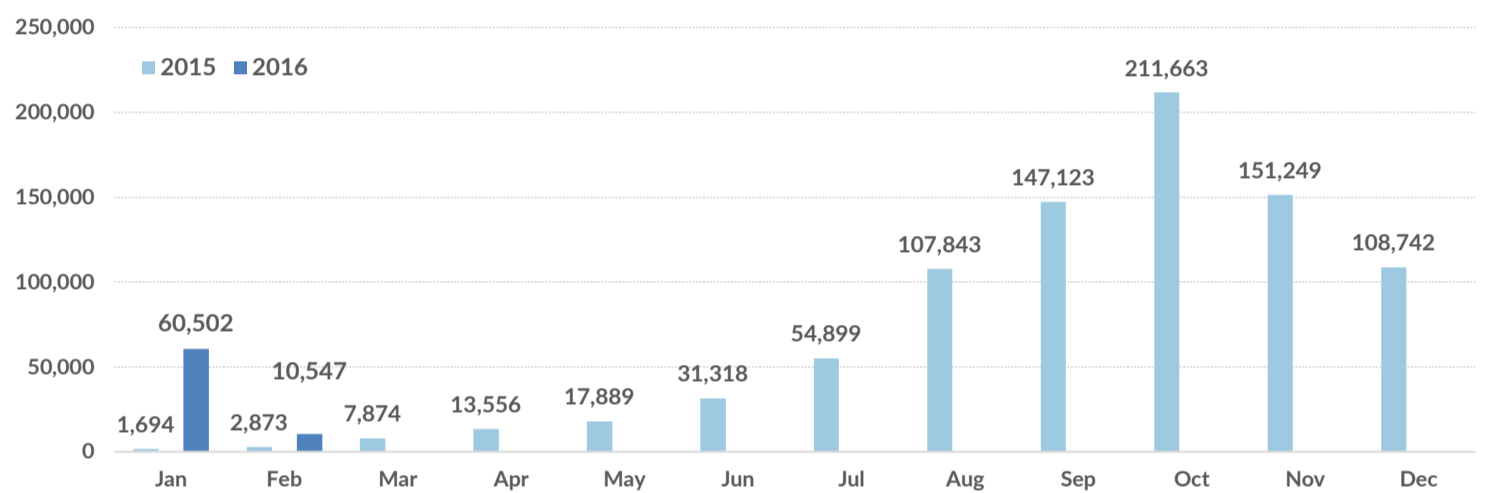

Arrivals per month