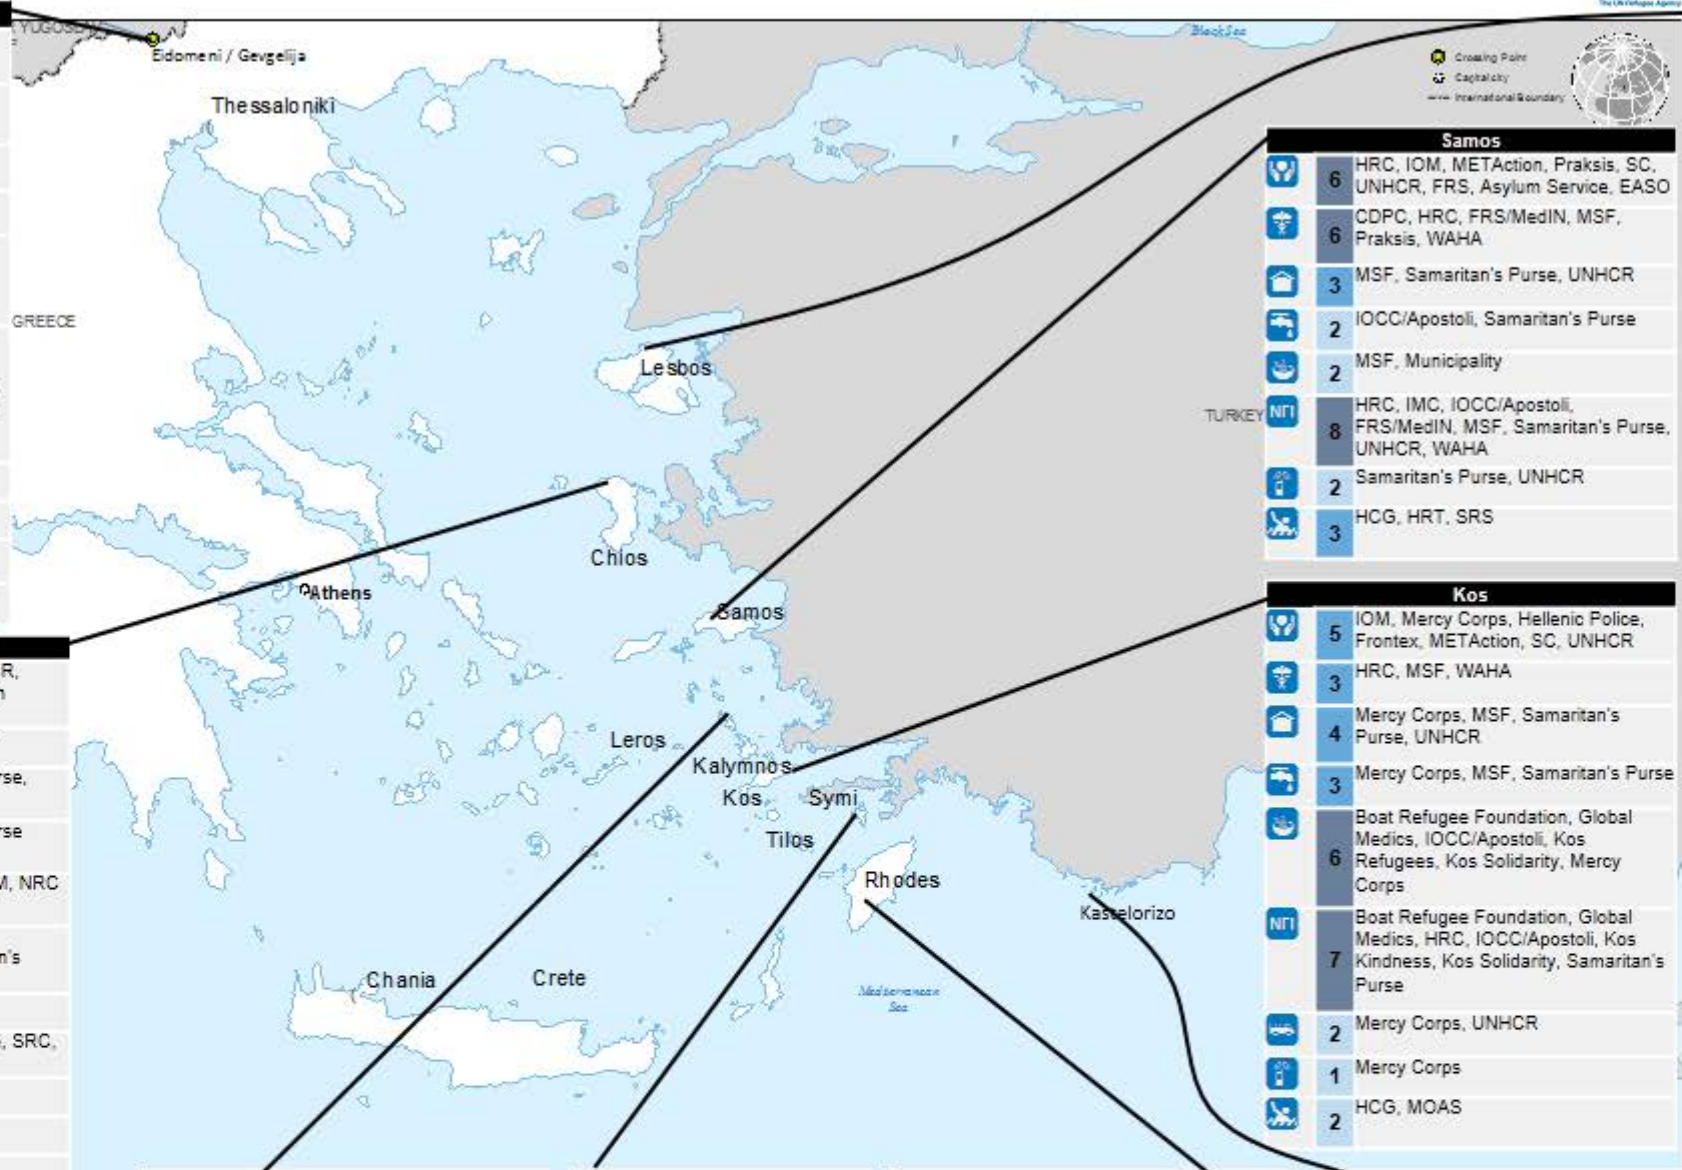

Who's Doing What Where Map - Greece

as of 23/02/2016

Idomeni	
9	A21, ARSIS, GCR, ICRC, IOM, METADRASI, Praksis, SC, UNHCR
7	ARSIS, HRC, Israaid, MdM, MSF, UNHCR/Praksis, SC
3	MSF, Samaritan's Purse, UNHCR
3	Caritas, Greek authorities, MSF
9	A21, Caritas, Chefs Club - Ecopolis, Evangelic church of Greece, HRC, Mazi Brosta, MSF, UNHCR/Praksis, Volunteers
13	A21, Caritas, Evangelic church of Greece, HRC, InterVolve, Mazi Brosta, METADRASI, MSF, UNHCR, Praksis, SC, Solidarity Now, UNHCR, Volunteers
1	IOM
3	Greek authorities, Police, UNHCR
1	MSF
2	UNHCR, Volunteers

Chios	
4	HRC/ICRC, METADRASI, SC, UNHCR, Frontex, FRS, Hellenic Police, Asylum Service
5	HRC, HRC/IFRC, MdM, SRC, WAHA
4	IOCC/Apostoli, NRC, Samaritan's Purse, UNHCR
3	IOCC/Apostoli, NRC, Samaritan's Purse
5	DiOc, HRC/BRC, IOCC/Apostoli, MdM, NRC
9	Caritas Hellas, DiOc, HRC/IFRC, IOCC/Apostoli, MdM, NRC, Samaritan's Purse, UNHCR, WAHA
2	METADRASI, NRC
5	Municipality, NRC, Samaritan's Purse, SRC, UNHCR
1	NRC
2	NRC, UNHCR/Samaritan's Purse
3	DiOc, HCG, WAHA
1	NRC

Health	Shelter	Water, Sanitation and Hygiene	Food	Basic Emergency Items	Administrative/Legal/Inf	Nutrition	Site Coordination/Management Support/Capacity building	Transportation	Connectivity	Lifeguard-SAR Operation	Logistics	Education

Leros	
3	Praksis, SC, UNHCR, FRS
2	MSF, FRS/Praksis
4	MSF, Municipality, Samaritan's Purse, UNHCR
3	MSF, Samaritan's Purse, UNHCR
5	Boat Refugee Foundation, HCG, Leros Solidarity Network, Mercy Corps, Police
3	Leros Solidarity Network, Samaritan's Purse, UNHCR
4	Boat Refugee Foundation, Municipality, Praksis, UNHCR
2	NH, Samaritan's Purse
1	HCG

Simi	
1	UNHCR
2	Local Health Center, Solidarity Symi Network
2	Solidarity Symi Network, UNHCR
2	Police, Solidarity Symi Network
2	Solidarity Symi Network, UNHCR
1	Solidarity Symi Network
1	HCG
1	Solidarity Symi Network

Rhodes	
5	HHR, HRC, Municipality-Regional Authority, OASIS, UNHCR, Asylum Service
2	HRC, Volunteer doctors
2	Municipality-Regional Authority, UNHCR
1	Municipality-Regional Authority
6	HCG, HRC, Municipality-Regional Authority, OASIS, Police, UNHCR
5	HHR, HRC, Municipality-Regional Authority, OASIS, UNHCR
2	HHR, Municipality-Regional Authority
1	HCG
1	OASIS

Kastelorizo	
1	UNHCR
3	Kas/Kastelorizo International Platform, Local Health Center, Shanti refugees
2	Municipality, Shanti refugees
2	Municipality, Shanti refugees
3	Local Health Center, Shanti refugees, UNHCR
4	Kas/Kastelorizo International Platform, Local Health Center, Shanti refugees, UNHCR
1	Municipality
2	HCG, Shanti refugees
1	Shanti refugees

Samos	
6	HRC, IOM, METAction, Praksis, SC, UNHCR, FRS, Asylum Service, EASO
6	CDPC, HRC, FRS/MedIN, MSF, Praksis, WAHA
3	MSF, Samaritan's Purse, UNHCR
2	IOCC/Apostoli, Samaritan's Purse
2	MSF, Municipality
8	HRC, IMC, IOCC/Apostoli, FRS/MedIN, MSF, Samaritan's Purse, UNHCR, WAHA
2	Samaritan's Purse, UNHCR
3	HCG, HRT, SRS

Kos	
5	IOM, Mercy Corps, Hellenic Police, Frontex, METAction, SC, UNHCR
3	HRC, MSF, WAHA
4	Mercy Corps, MSF, Samaritan's Purse, UNHCR
3	Mercy Corps, MSF, Samaritan's Purse
6	Boat Refugee Foundation, Global Medics, IOCC/Apostoli, Kos Refugees, Kos Solidarity, Mercy Corps
7	Boat Refugee Foundation, Global Medics, HRC, IOCC/Apostoli, Kos Kindness, Kos Solidarity, Samaritan's Purse
2	Mercy Corps, UNHCR
1	Mercy Corps
2	HCG, MOAS