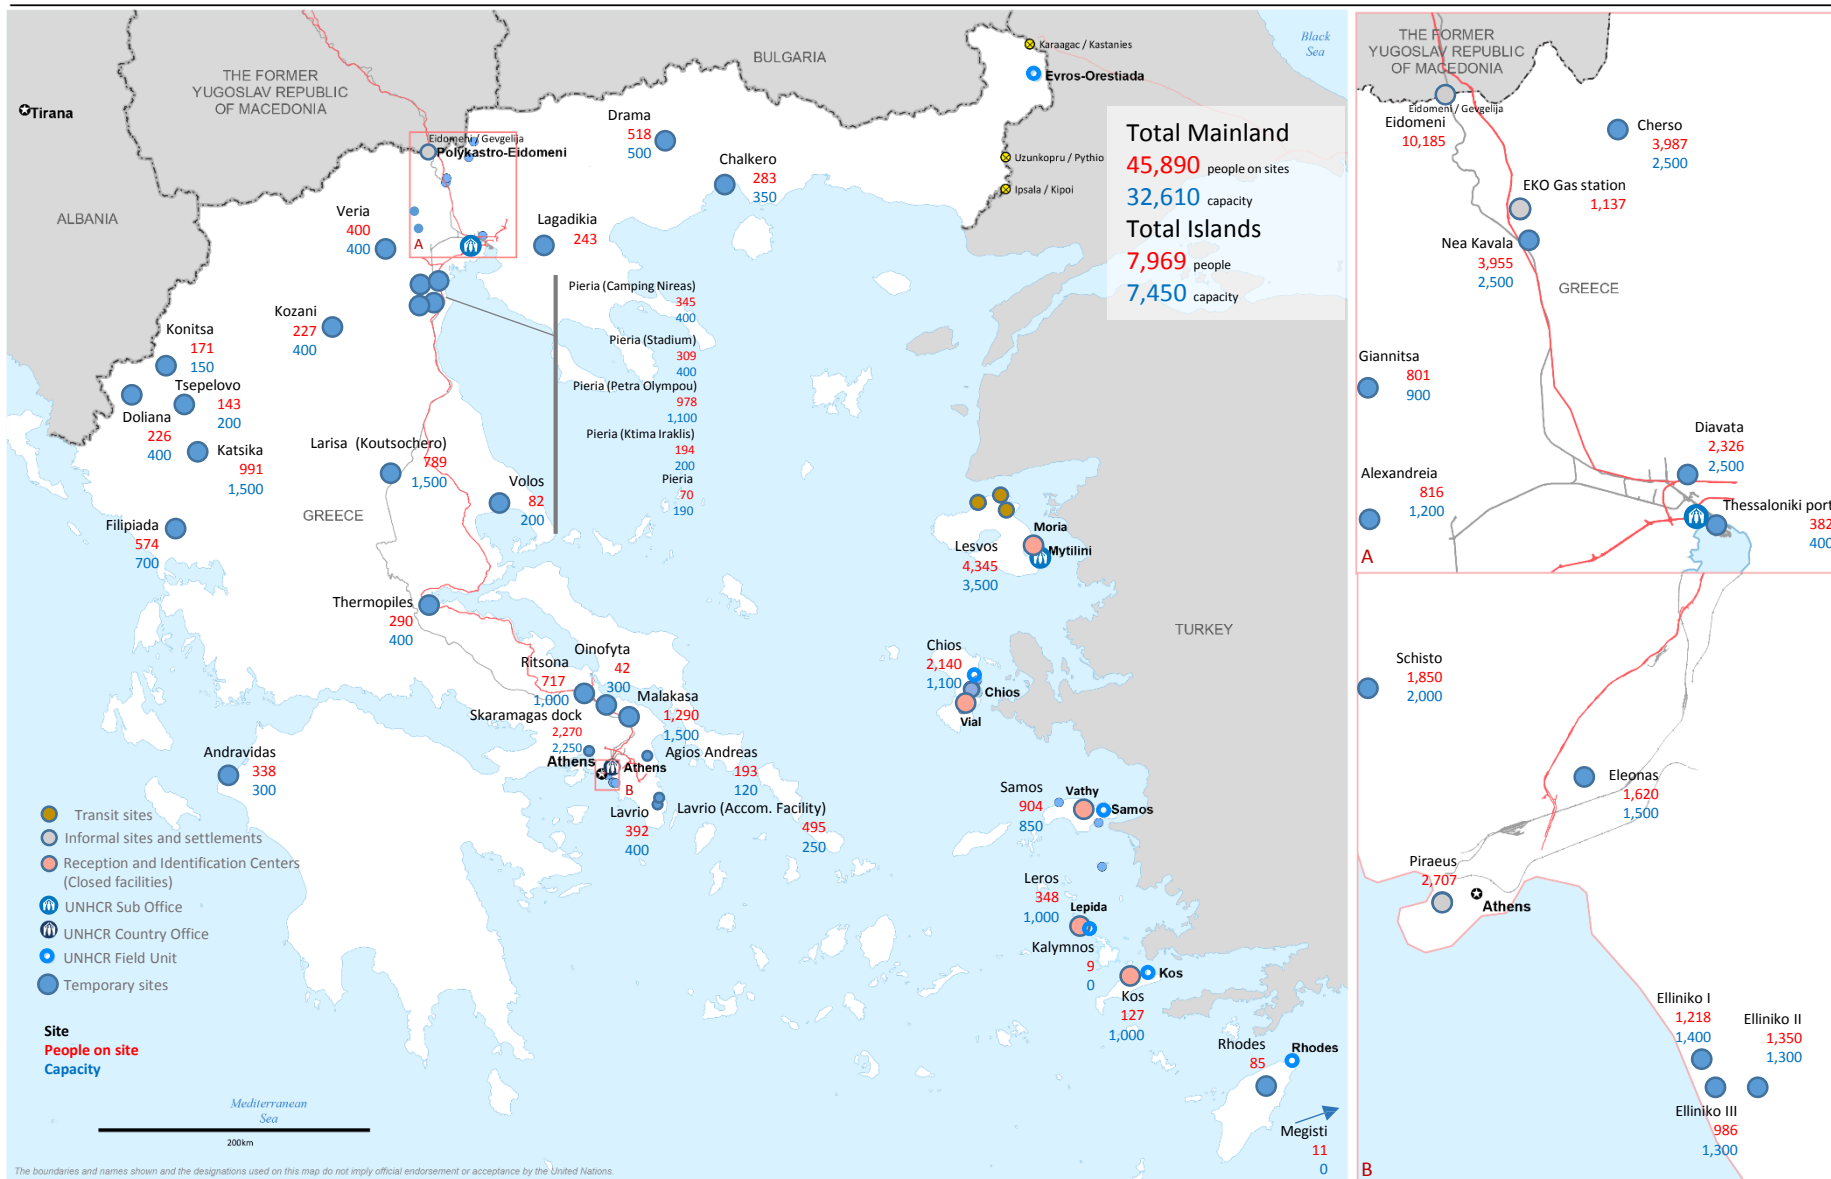

Europe Refugee Emergency

Daily map indicating capacity and occupancy (Governmental figures)

As of 27 April 2016 08:00 a.m. EET

Presence and capacity are based on Governmental figures from the Coordination Centre for the Management of the Refugee Crisis, as of 27/04/2016 08:00 a.m. Eastern European Time.
 Online map with additional information: <http://www.unhcr.gr/sites>