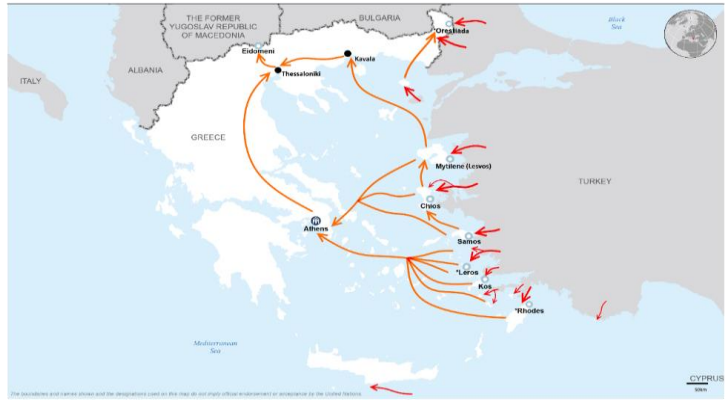

**Total arrivals in Greece (Jan - 26 Apr 2016):** **154,553**

**Total arrivals in Greece during Apr 2016:** **3,101**

**Average daily arrivals during Apr 2016:** **119**

**Average daily arrivals during Mar 2016:** **870**

**Estimated departures from islands to Mainland:** **17**

**Dead and missing**  
**272 dead - 152 missing (2015)**  
**132 dead - 24 missing (9 April, 2016)**  
(Source: Hellenic Coast Guard, Greek territorial waters)