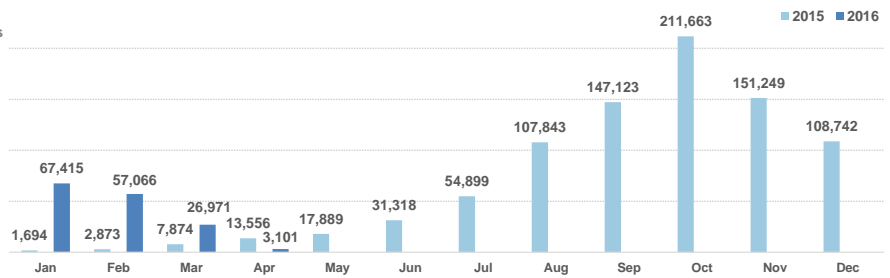

Arrivals per month

Estimated # of arrivals during the last seven days

(Based on arrivals or registration figures as provided by authorities, arrows indicating higher or lower number based on the day before)

20/04/2016	▲	233
21/04/2016	▼	41
22/04/2016	▼	34
23/04/2016	▲	137
24/04/2016	▼	52
25/04/2016	▼	0
26/04/2016	▲	62