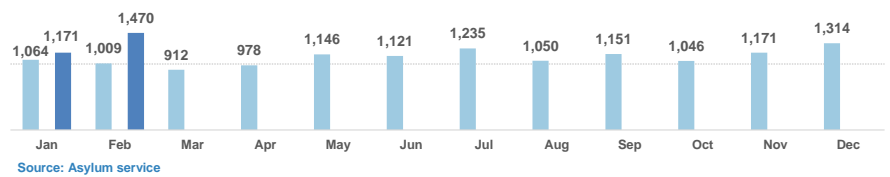

**Total arrivals in Greece (Jan - 26 Apr 2016):** **154,553**

**Total arrivals in Greece during Apr 2016:** **3,101**

**Average daily arrivals during Apr 2016:** **119**

**Average daily arrivals during Mar 2016:** **870**

**Arrivals per month**

**Estimated # of arrivals during the last seven days**

(Based on arrivals or registration figures as provided by authorities, arrows indicating higher or lower number based on the day before)

20/04/2016	▲	233
21/04/2016	▼	41
22/04/2016	▼	34
23/04/2016	▲	137
24/04/2016	▼	52
25/04/2016	▼	0
26/04/2016	▲	62

**Asylum applications**

(Applications are not necessarily made by new arrivals)

**Relocation Procedures (up to 10th Apr.)**