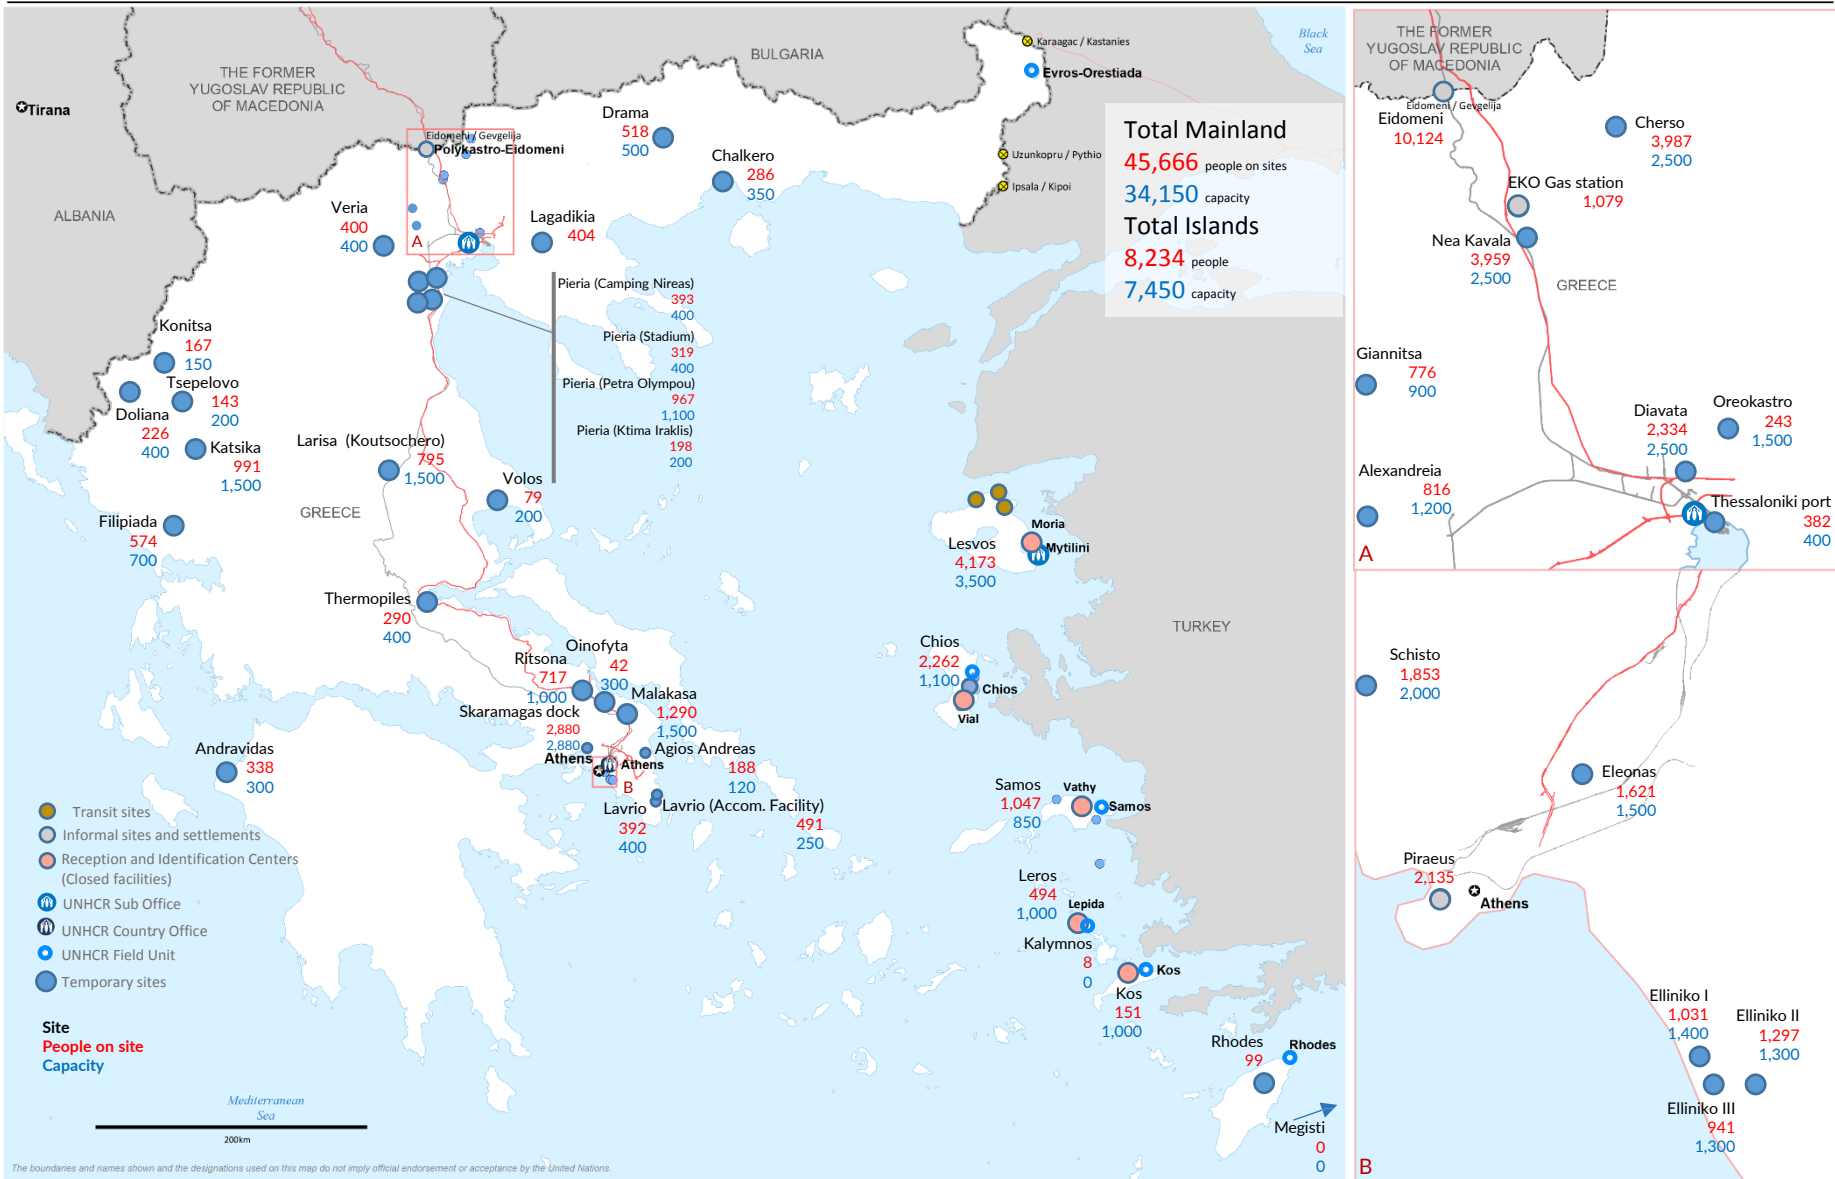

Europe Refugee Emergency

Daily map indicating capacity and occupancy (Governmental figures)

As of 5 May 2016 08:00 a.m. EET

Presence and capacity are based on Governmental figures from the Coordination Centre for the Management of the Refugee Crisis, as of 05/05/2016 08:00 a.m. Eastern European Time. Online map with additional information: <http://www.unhcr.gr/sites>