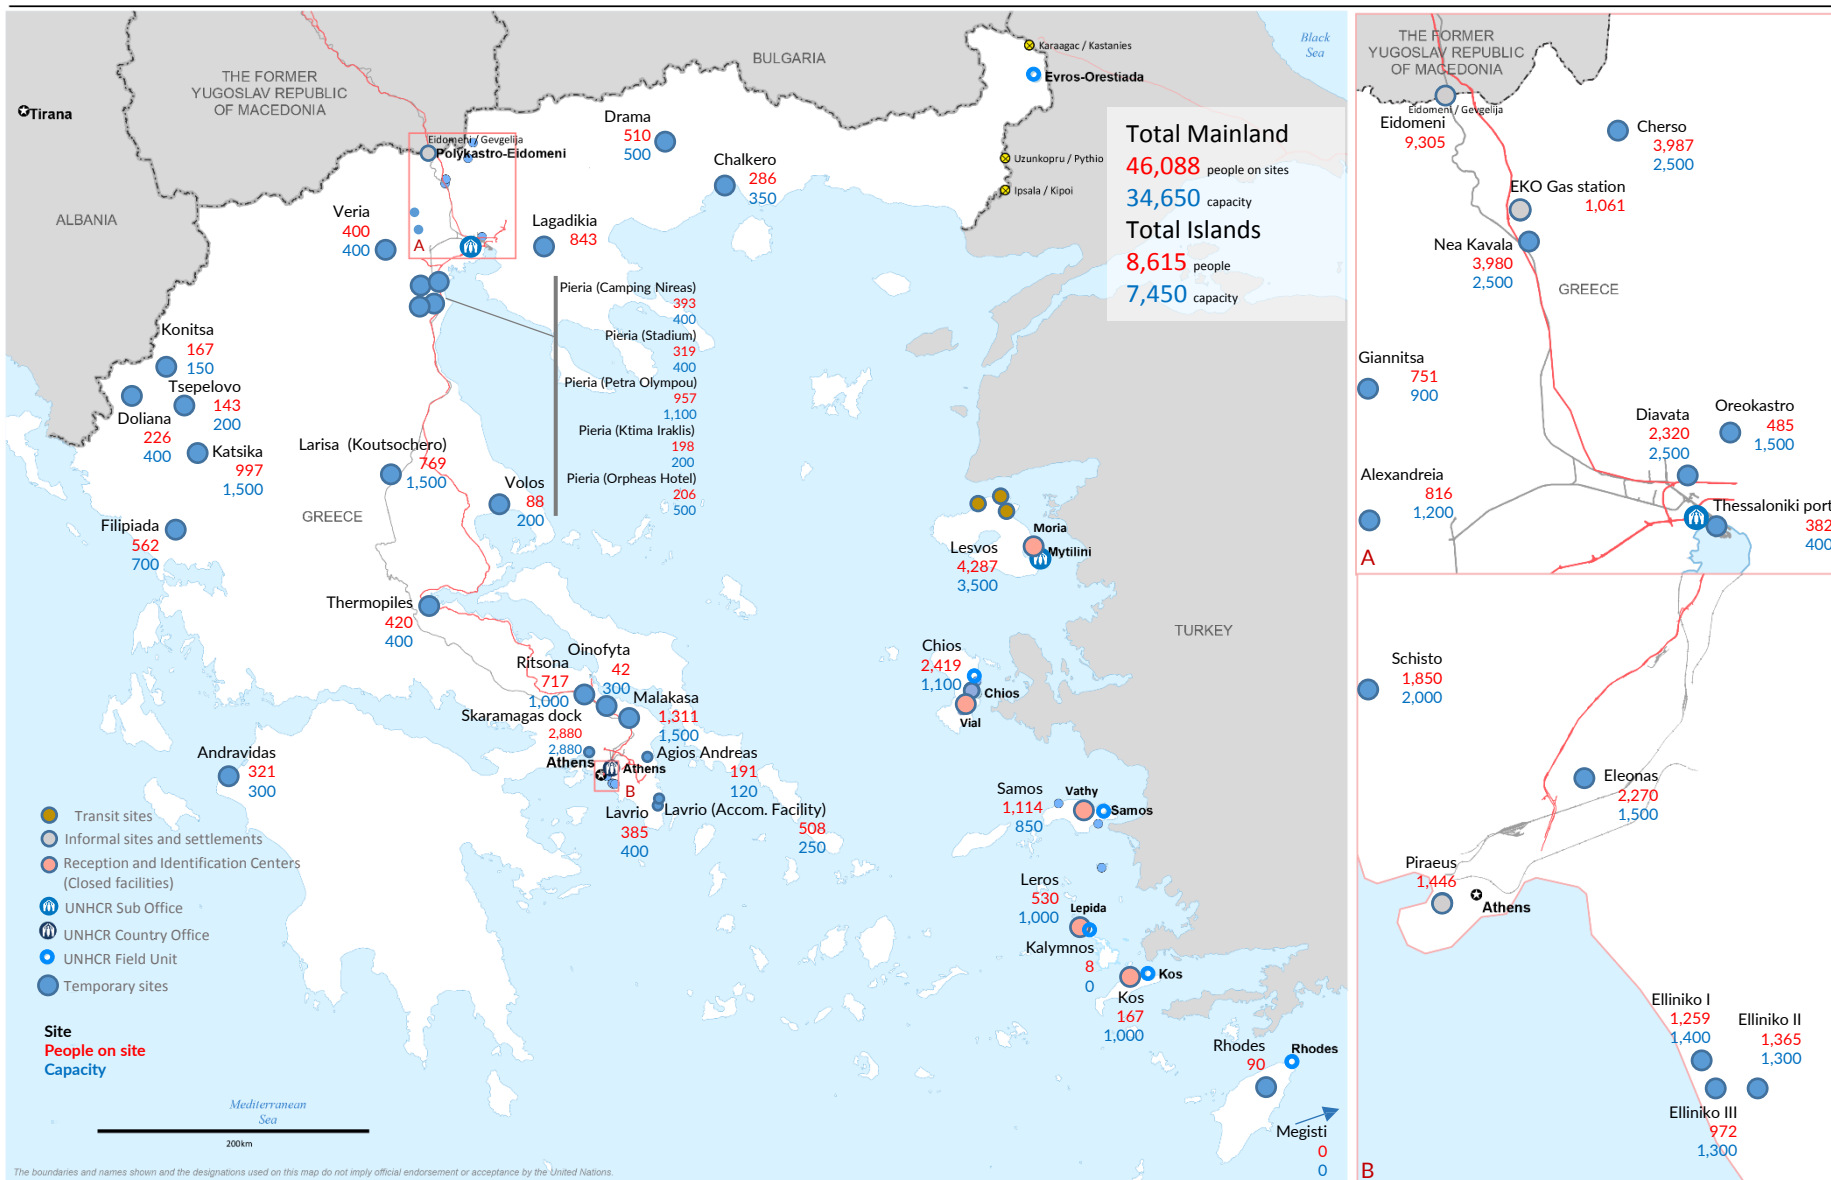

Europe Refugee Emergency

Daily map indicating capacity and occupancy (Governmental figures)

As of 13 May 2016 08:00 a.m. EET

Presence and capacity are based on Governmental figures from the Coordination Centre for the Management of the Refugee Crisis, as of 13/05/2016 08:00 a.m. Eastern European Time. Online map with additional information: <http://www.unhcr.gr/sites>

Funded by
 European Union
 Humanitarian Aid