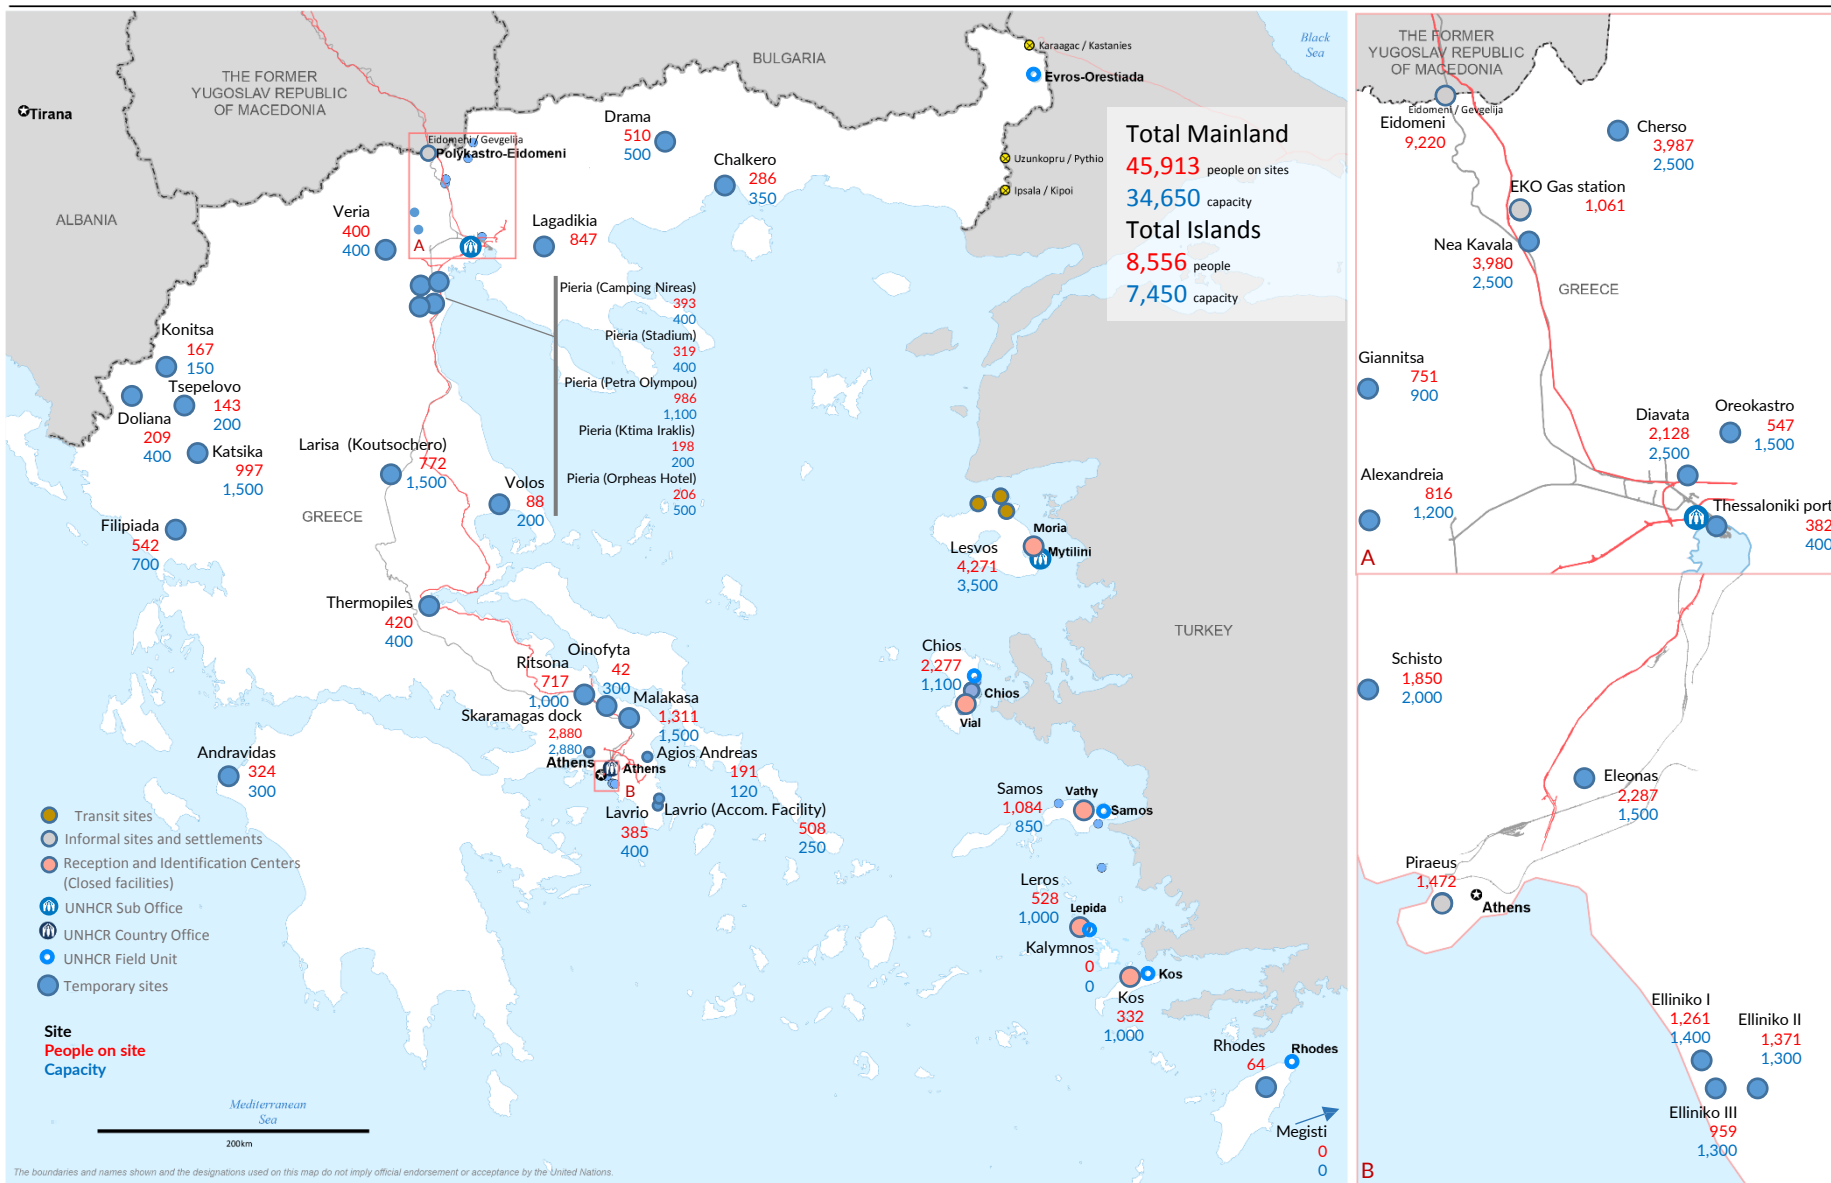

# Europe Refugee Emergency

Daily map indicating capacity and occupancy (Governmental figures)

As of 16 May 2016 08:00 a.m. EET

Presence and capacity are based on Governmental figures from the Coordination Centre for the Management of the Refugee Crisis, as of 16/05/2016 08:00 a.m. Eastern European Time. Online map with additional information: <http://www.unhcr.gr/sites>

Funded by European Union Humanitarian Aid