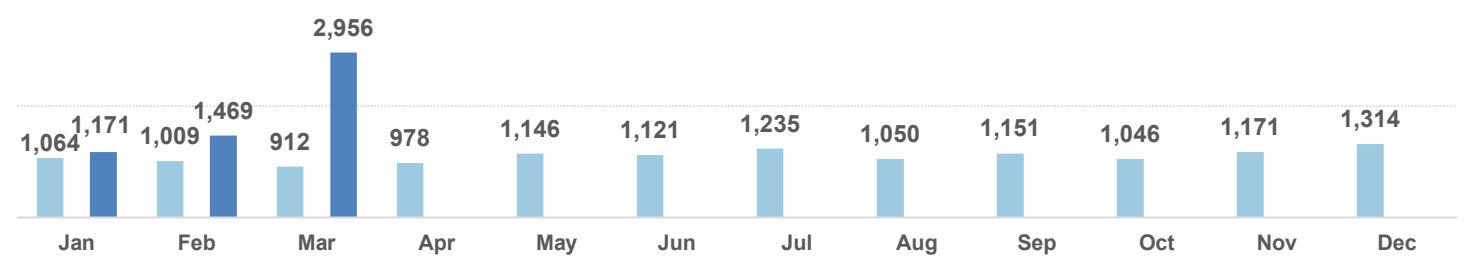

**Total arrivals in Greece (Jan - 15 May 2016): 155,837**

**Total arrivals in Greece during May 2016: 735**

**Average daily arrivals during May 2016: 49**

**Average daily arrivals during Apr 2016: 122**

**Estimated departures from islands to Mainland: 75**

**Dead and missing**  
272 dead - 152 missing (2015)  
138 dead - 24 missing (5 May 2016)

(Source: Hellenic Coast Guard, Greek territorial waters)

**Estimated # of arrivals during the last seven days**

(Based on arrivals or registration figures as provided by authorities, arrows indicating higher or lower number based on the day before)

9-05-2016	▲	42
10-05-2016	▲	63
11-05-2016	▲	73
12-05-2016	▼	11
13-05-2016	▲	14
14-05-2016	▼	0
15-05-2016	▲	47

**Arrivals per month**

**Asylum applications**

(Applications are not necessarily made by new arrivals)