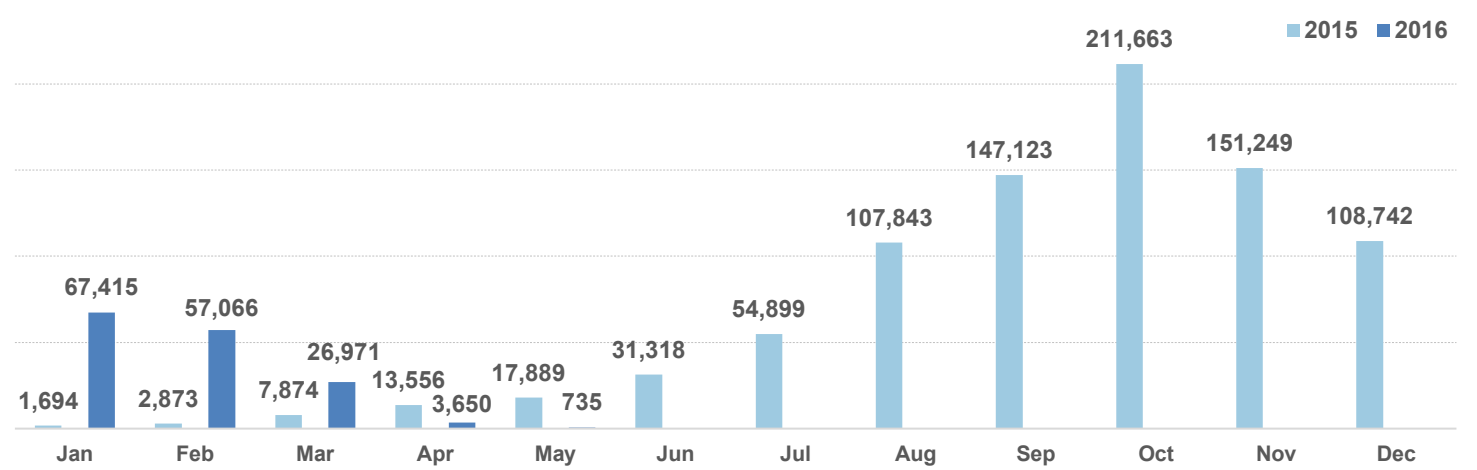

**Total arrivals in Greece (Jan - 15 May 2016): 155,837**

**Total arrivals in Greece during May 2016: 735**

**Average daily arrivals during May 2016: 49**

**Average daily arrivals during Apr 2016: 122**

**Estimated departures from islands to Mainland: 75**

**Dead and missing**  
272 dead - 152 missing (2015)  
138 dead - 24 missing (5 May 2016)

(Source: Hellenic Coast Guard, Greek territorial waters)

**Estimated # of arrivals during the last seven days**

(Based on arrivals or registration figures as provided by authorities, arrows indicating higher or lower number based on the day before)

9-05-2016	▲	42
10-05-2016	▲	63
11-05-2016	▲	73
12-05-2016	▼	11
13-05-2016	▲	14
14-05-2016	▼	0
15-05-2016	▲	47

**Arrivals per month**

**Asylum applications**

(Applications are not necessarily made by new arrivals)