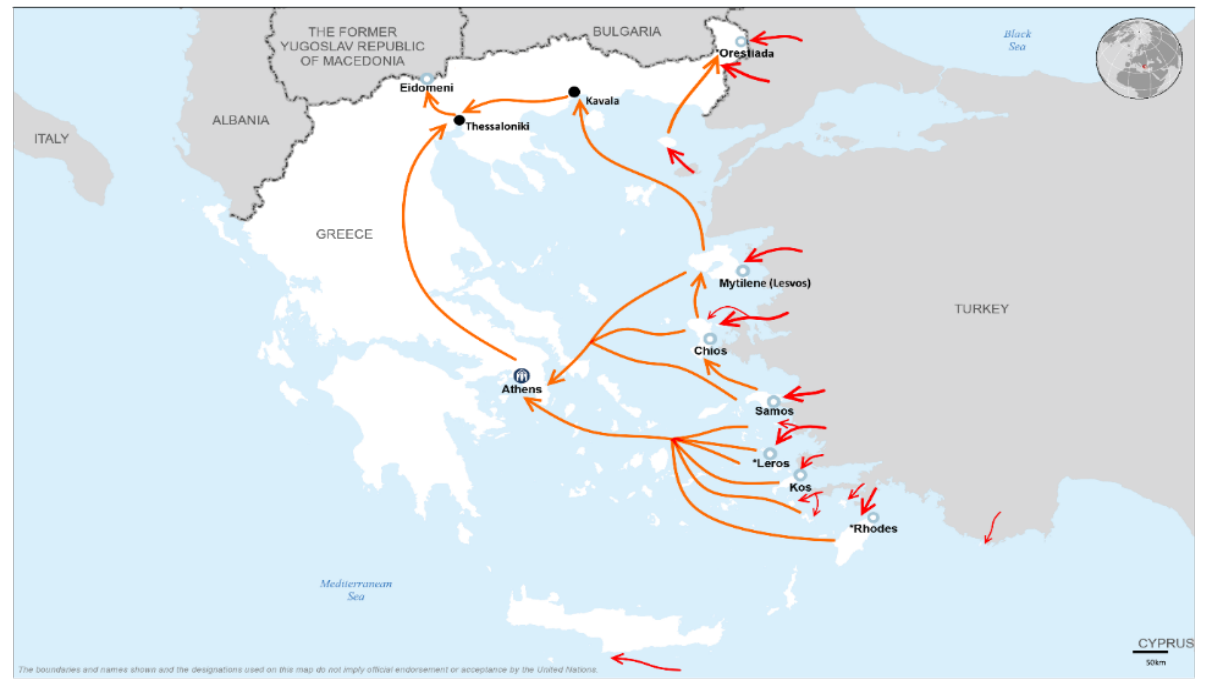

**Total arrivals in Greece (Jan - 15 May 2016): 155,837**

**Total arrivals in Greece during May 2016: 735**

**Average daily arrivals during May 2016: 49**

**Average daily arrivals during Apr 2016: 122**

**Estimated departures from islands to Mainland: 75**

**Dead and missing**  
272 dead - 152 missing (2015)  
138 dead - 24 missing (5 May 2016)

(Source: Hellenic Coast Guard, Greek territorial waters)

**Estimated # of arrivals during the last seven days**

(Based on arrivals or registration figures as provided by authorities, arrows indicating higher or lower number based on the day before)