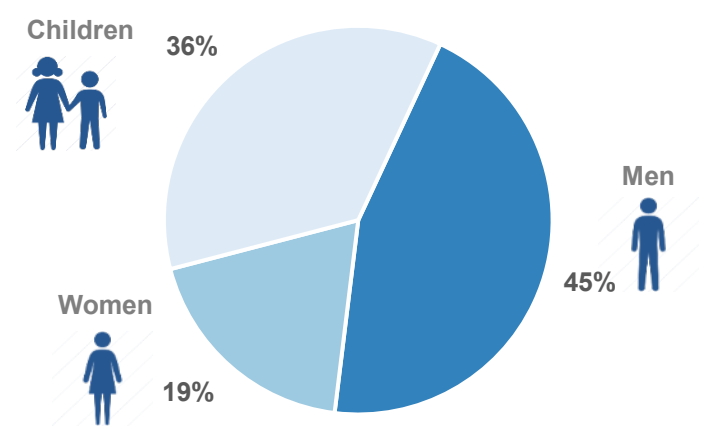

Age and Gender (1-30 April)