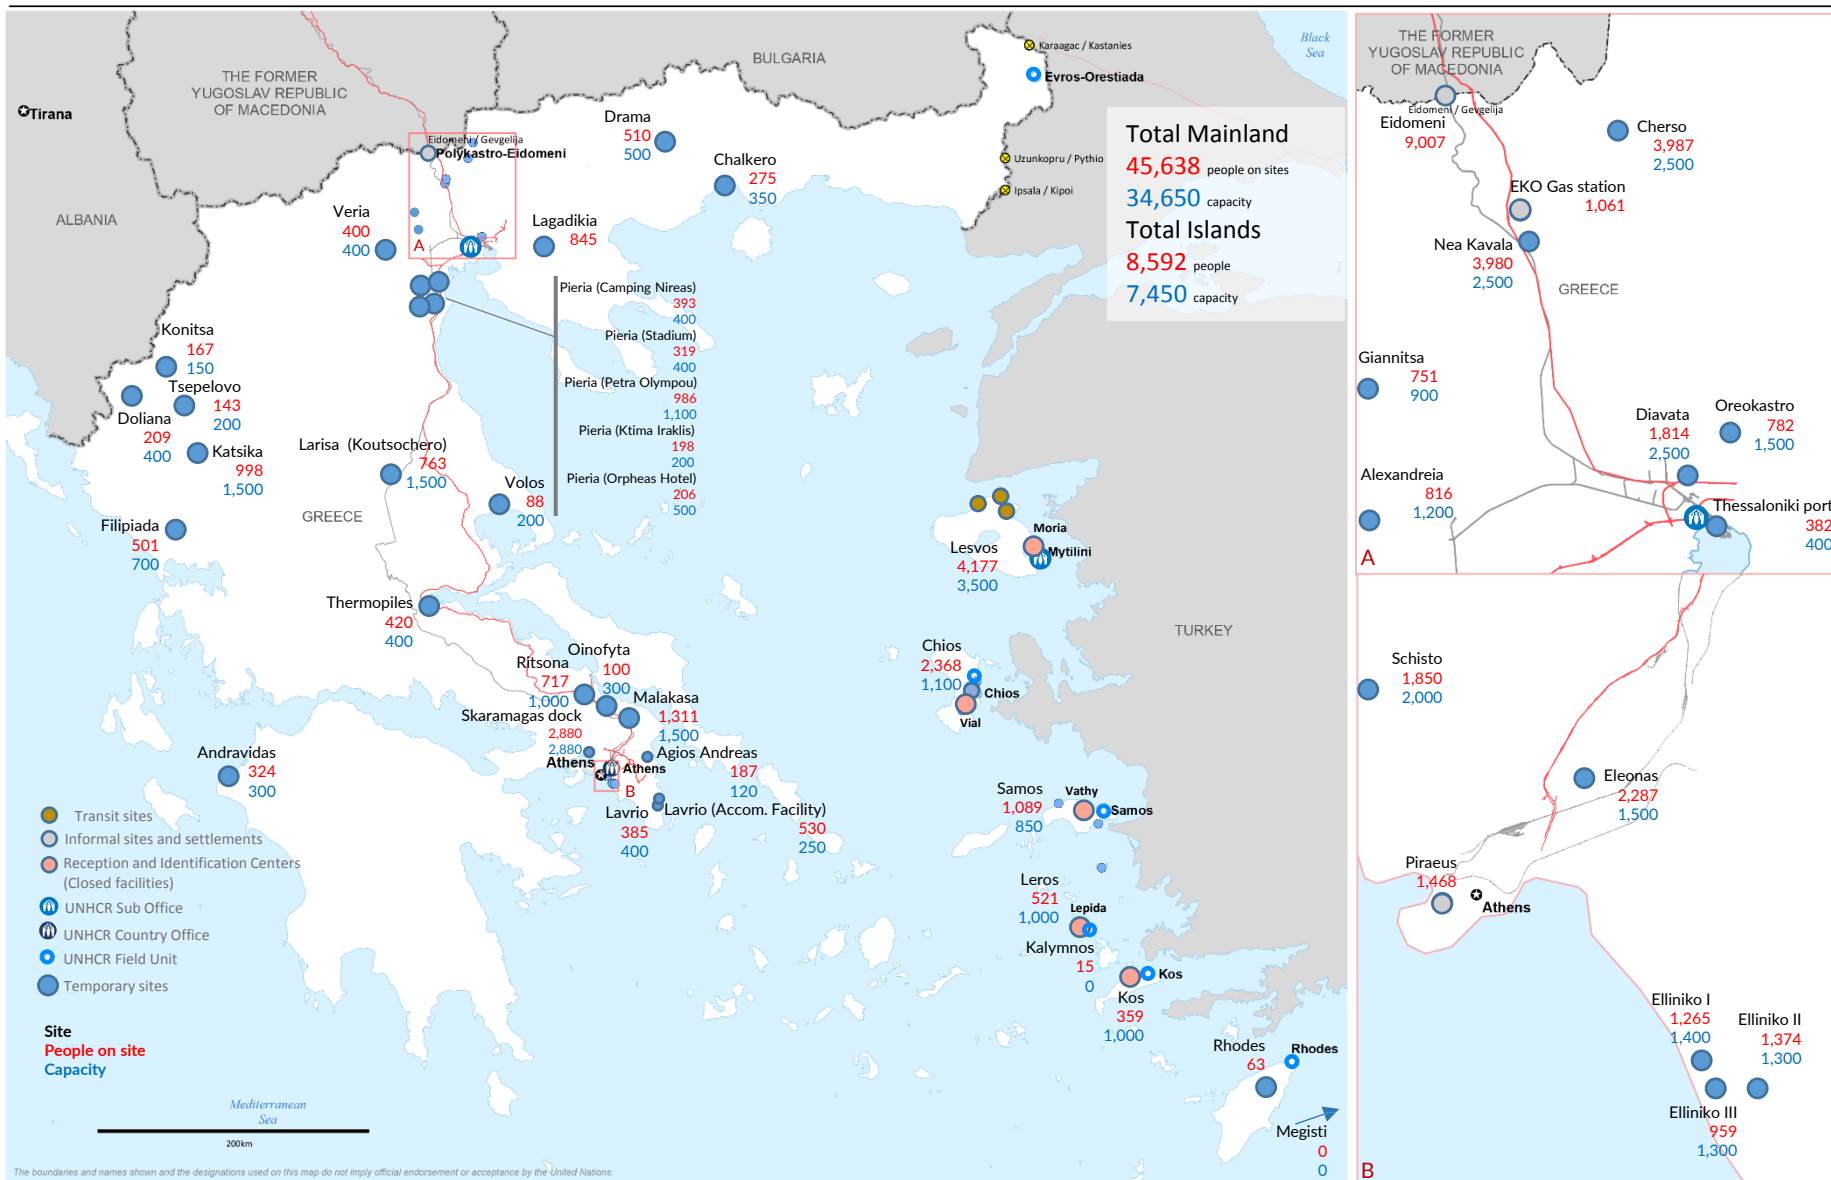

# Europe Refugee Emergency

Daily map indicating capacity and occupancy (Governmental figures)

As of 20 May 2016 08:00 a.m. EET

Presence and capacity are based on Governmental figures from the Coordination Centre for the Management of the Refugee Crisis, as of 20/05/2016 08:00 a.m. Eastern European Time. Online map with additional information: <http://www.unhcr.gr/sites>

Funded by European Union Humanitarian Aid