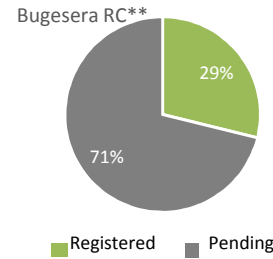

Daily Statistics

Registered on 25 April 2015 

Bugesera	-
Nyanza	-
Nyagatare	-
Total	-

Camp / Reception Centre Population 

Bugesera*	10,564	3957
Nyanza*	2,309	813
Nyagatare	206	94
Mahama	1,961	561
Total	15,040	5,425

	15,040	Total
	5,883	Registered
	9,157	Pending

Area of Origin 

Area of Origin	Count
Bubanza	4
Bujumbura Mairie	37
Cankuzo	2
Cibitoke	7
Karuzi	14
Kayanza	34
Kirundo	5280
Muyinga	201
Ngozi	279
Others	25
Total	5,883