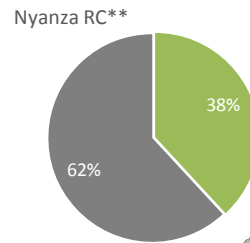

Daily Statistics

Registered on 25 April 2015 

Bugesera	-
Nyanza	-
Nyagatare	-
Total	-

Camp / Reception Centre Population 

Bugesera*	10,564	3957
Nyanza*	2,309	813
Nyagatare	206	94
Mahama	1,961	561
Total	15,040	5,425

	15,040	Total
	5,883	Registered
	9,157	Pending

Area of Origin 

Area of Origin	Count
Bubanza	4
Bujumbura Mairie	37
Cankuzo	2
Cibitoke	7
Karuzi	14
Kayanza	34
Kirundo	5280
Muyinga	201
Ngozi	279
Others	25
Total	5,883