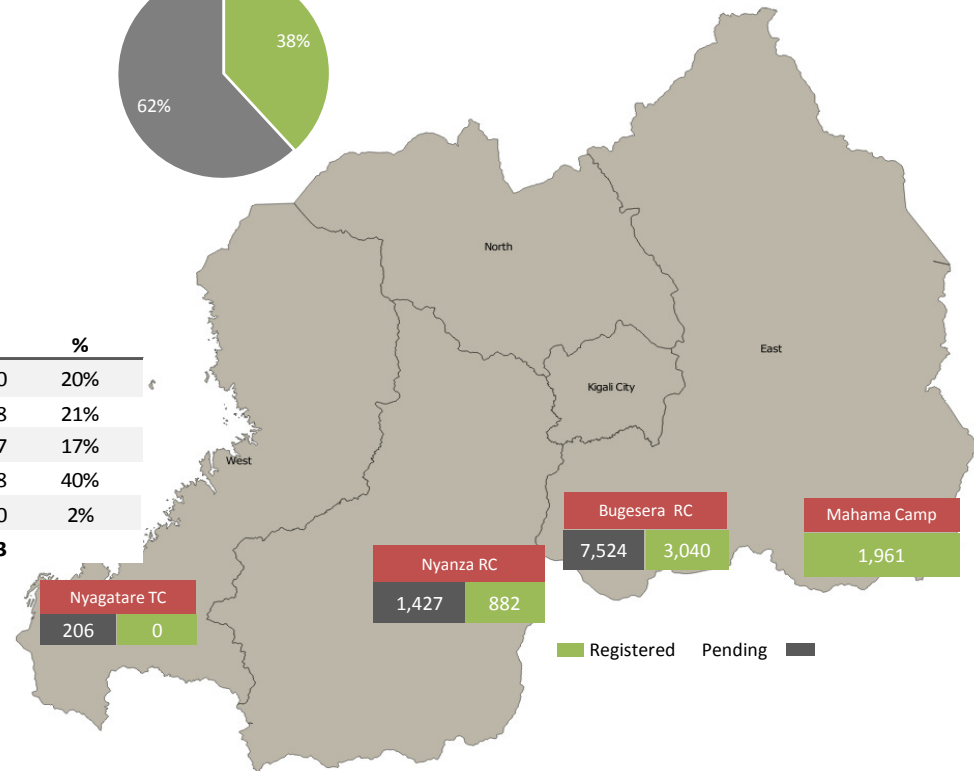

Daily Statistics

Registered on 25 April 2015 

Bugesera	-
Nyanza	-
Nyagatare	-
Total	-

Camp / Reception Centre Population 

Bugesera*	10,564	3957
Nyanza*	2,309	813
Nyagatare	206	94
Mahama	1,961	561
Total	15,040	5,425

	15,040	Total
	5,883	Registered
	9,157	Pending

Area of Origin 

Area of Origin	Count
Bubanza	4
Bujumbura Mairie	37
Cankuzo	2
Cibitoke	7
Karuzi	14
Kayanza	34
Kirundo	5280
Muyinga	201
Ngozi	279
Others	25
Total	5,883

Age Cohort	Female	Male	Total	%
0 - 4 years	585	605	1,190	20%
5 - 11 years	617	611	1,228	21%
12 - 17 years	486	511	997	17%
18 - 59 years	1392	946	2,338	40%
60 + years	90	40	130	2%
Total	3,170	2,713	5,883	