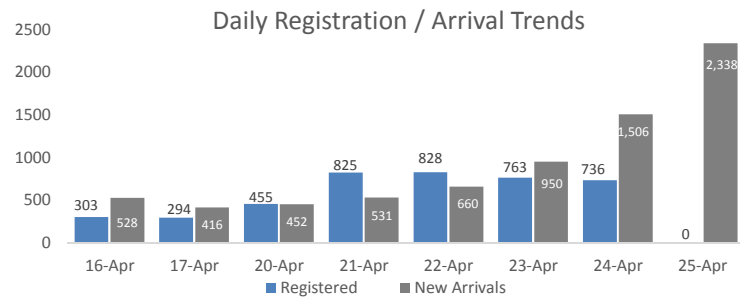

Daily Statistics

Registered on 25 April 2015

Bugesera	-
Nyanza	-
Nyagatare	-
Total	-

Camp / Reception Centre Population

Bugesera*	10,564	3957
Nyanza*	2,309	813
Nyagatare	206	94
Mahama	1,961	561
Total	15,040	5,425

	15,040	Total
	5,883	Registered
	9,157	Pending

Area of Origin

Area of Origin	Count
Bubanza	4
Bujumbura Mairie	37
Cankuzo	2
Cibitoke	7
Karuzi	14
Kayanza	34
Kirundo	5280
Muyinga	201
Ngozi	279
Others	25
Total	5,883

Age Cohort	Female	Male	Total	%
0 - 4 years	585	605	1,190	20%
5 - 11 years	617	611	1,228	21%
12 - 17 years	486	511	997	17%
18 - 59 years	1392	946	2,338	40%
60 + years	90	40	130	2%
Total	3,170	2,713	5,883	

*Source: MIDIMAR Camp Manager

**Percentage covers the current population in the reception center

For inquiries, please email kibui@unhcr.org or visit our web portal <http://data.unhcr.org/drc/country.php?id=182>