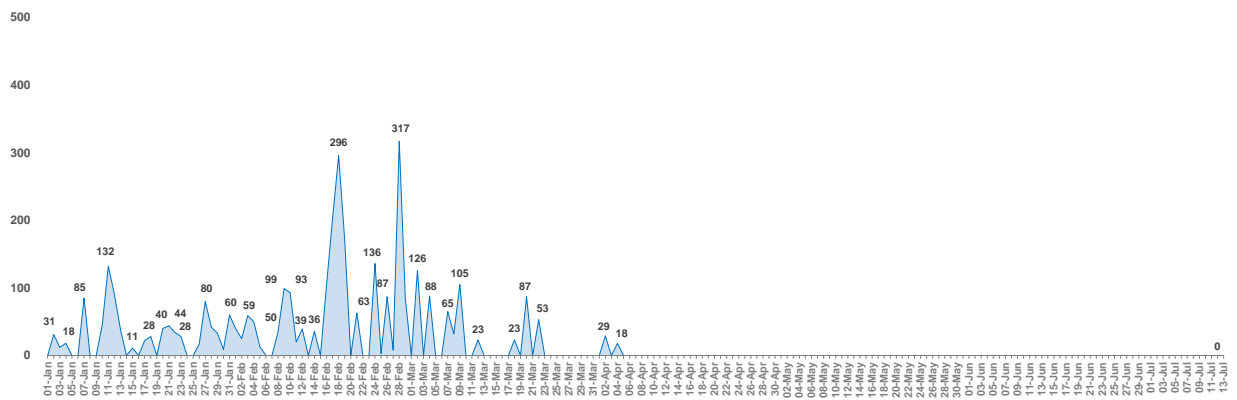

Kastelorizo

Daily arrivals are estimates based on the most reliable information available provided by the authorities. Daily estimates cannot be considered final and might change based on consolidated figures provided by authorities on a regular basis.