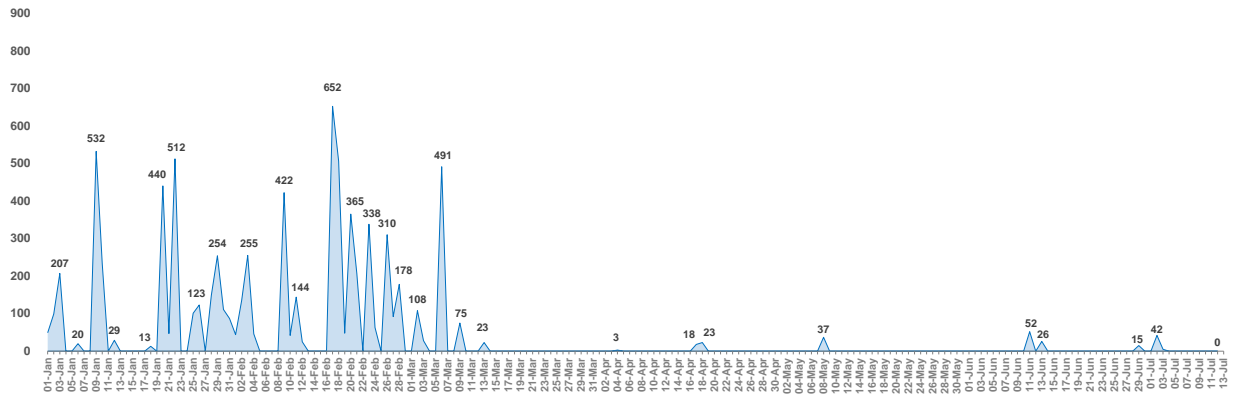

Leros

Kastelorizo

Daily arrivals are estimates based on the most reliable information available provided by the authorities. Daily estimates cannot be considered final and might change based on consolidated figures provided by authorities on a regular basis.