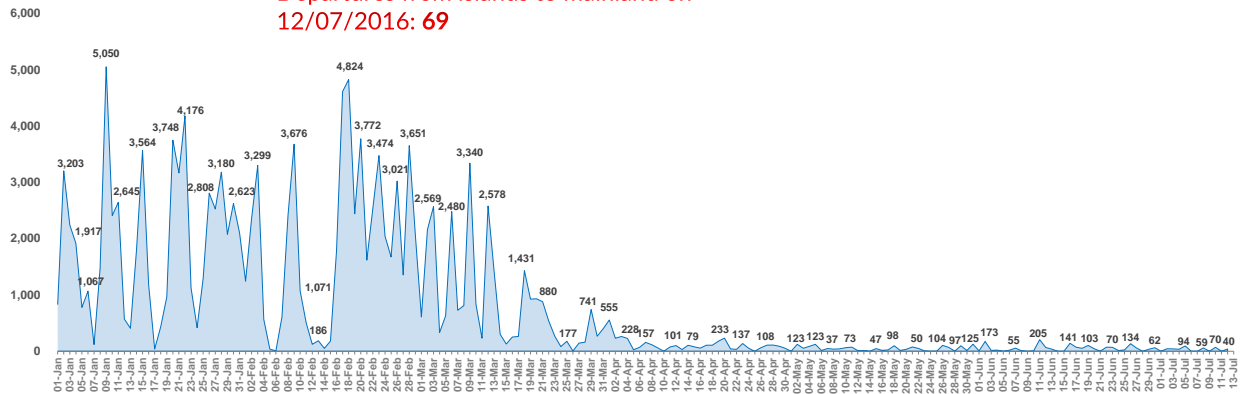

Daily estimates – arrivals per location (01 Jan 2016 – 12 July 2016)

Greece

Departures from islands to mainland on
12/07/2016: 69

Lesvos

Daily arrivals are estimates based on the most reliable information available provided by the authorities. Daily estimates cannot be considered final and might change based on consolidated figures provided by authorities on a regular basis.

Chios

Samos

Kos

Daily arrivals are estimates based on the most reliable information available provided by the authorities. Daily estimates cannot be considered final and might change based on consolidated figures provided by authorities on a regular basis.

Leros

Kastelorizo

Daily arrivals are estimates based on the most reliable information available provided by the authorities. Daily estimates cannot be considered final and might change based on consolidated figures provided by authorities on a regular basis.