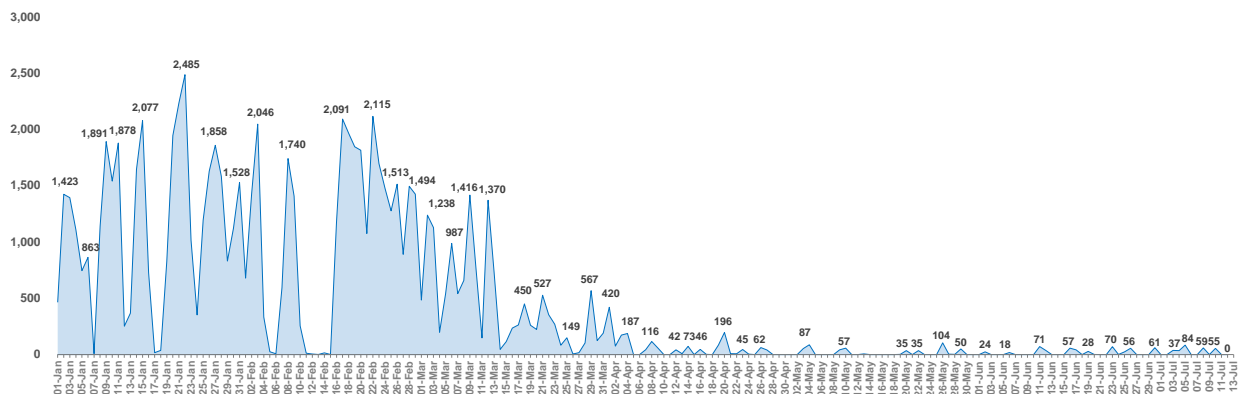

Daily estimates – arrivals per location (01 Jan 2016 – 12 July 2016)

Greece

Departures from islands to mainland on
12/07/2016: 69

Lesvos

Daily arrivals are estimates based on the most reliable information available provided by the authorities. Daily estimates cannot be considered final and might change based on consolidated figures provided by authorities on a regular basis.

Chios

Samos

Kos

Daily arrivals are estimates based on the most reliable information available provided by the authorities. Daily estimates cannot be considered final and might change based on consolidated figures provided by authorities on a regular basis.