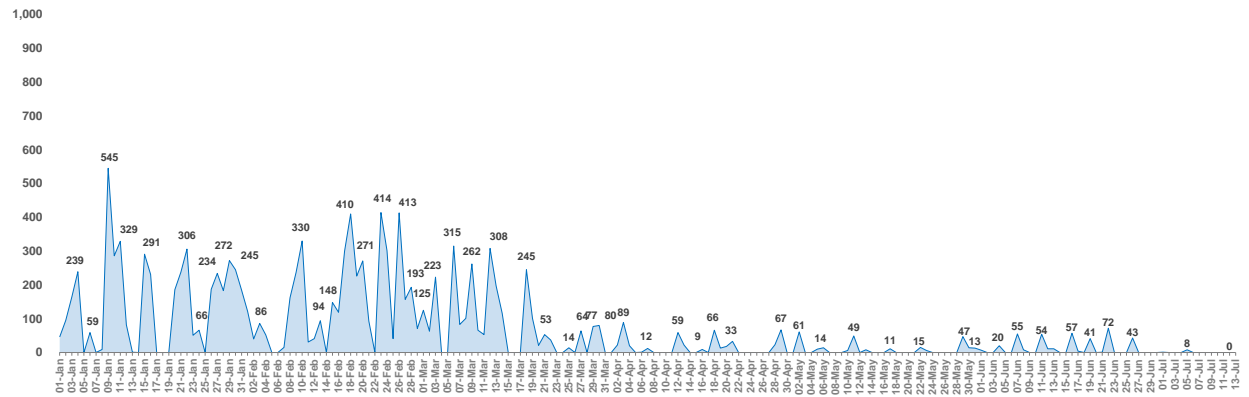

Daily estimates – arrivals per location (01 Jan 2016 – 12 July 2016)

Greece

Departures from islands to mainland on
12/07/2016: 69

Lesvos

Daily arrivals are estimates based on the most reliable information available provided by the authorities. Daily estimates cannot be considered final and might change based on consolidated figures provided by authorities on a regular basis.

Chios

Samos

Kos

Daily arrivals are estimates based on the most reliable information available provided by the authorities. Daily estimates cannot be considered final and might change based on consolidated figures provided by authorities on a regular basis.

Leros

Kastelorizo

Daily arrivals are estimates based on the most reliable information available provided by the authorities. Daily estimates cannot be considered final and might change based on consolidated figures provided by authorities on a regular basis.