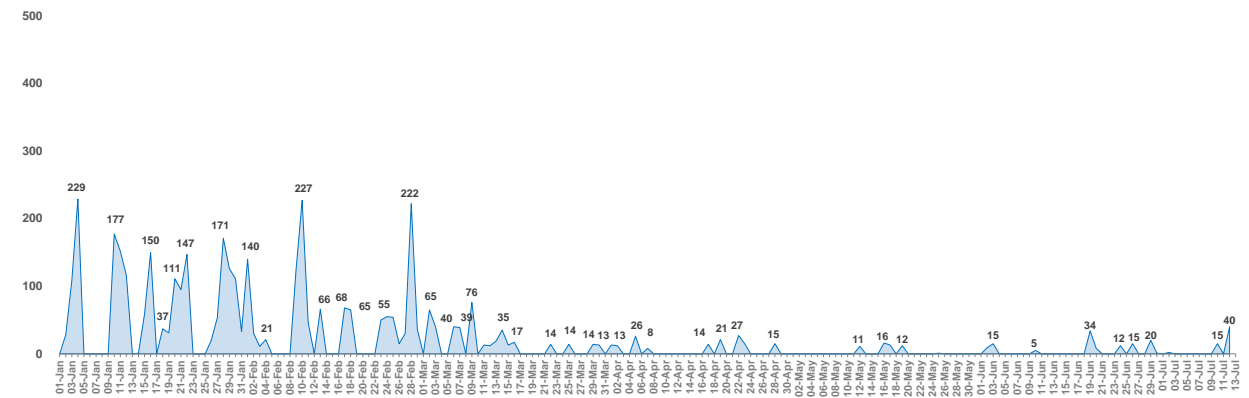

Daily estimates – arrivals per location (01 Jan 2016 – 12 July 2016)

Greece

Departures from islands to mainland on
12/07/2016: 69

Lesvos

Daily arrivals are estimates based on the most reliable information available provided by the authorities. Daily estimates cannot be considered final and might change based on consolidated figures provided by authorities on a regular basis.

Chios

Samos

Kos

Daily arrivals are estimates based on the most reliable information available provided by the authorities. Daily estimates cannot be considered final and might change based on consolidated figures provided by authorities on a regular basis.

Leros

Kastelorizo

Daily arrivals are estimates based on the most reliable information available provided by the authorities. Daily estimates cannot be considered final and might change based on consolidated figures provided by authorities on a regular basis.