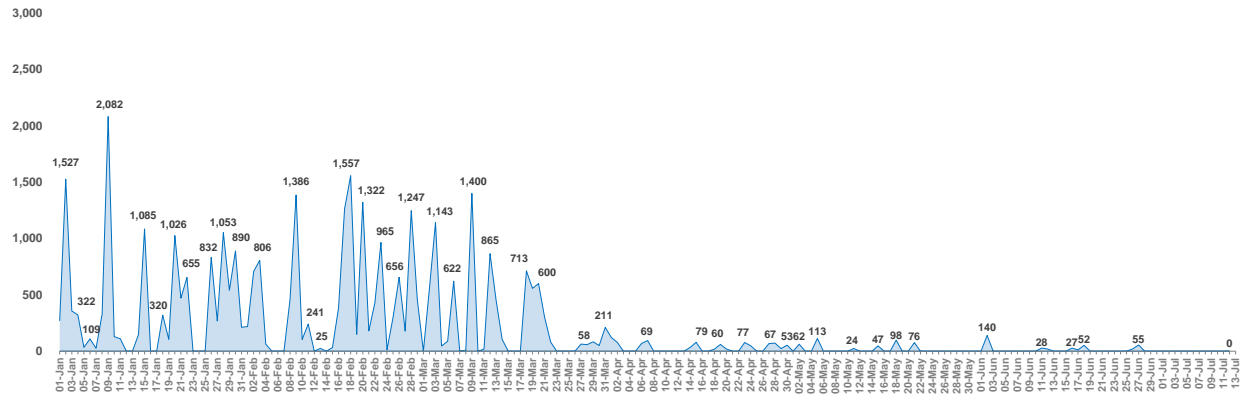

Daily estimates – arrivals per location (01 Jan 2016 – 12 July 2016)

Greece

Departures from islands to mainland on
12/07/2016: 69

Lesvos

Daily arrivals are estimates based on the most reliable information available provided by the authorities. Daily estimates cannot be considered final and might change based on consolidated figures provided by authorities on a regular basis.

Chios

Samos

Kos

Daily arrivals are estimates based on the most reliable information available provided by the authorities. Daily estimates cannot be considered final and might change based on consolidated figures provided by authorities on a regular basis.

Leros

Kastelorizo

Daily arrivals are estimates based on the most reliable information available provided by the authorities. Daily estimates cannot be considered final and might change based on consolidated figures provided by authorities on a regular basis.