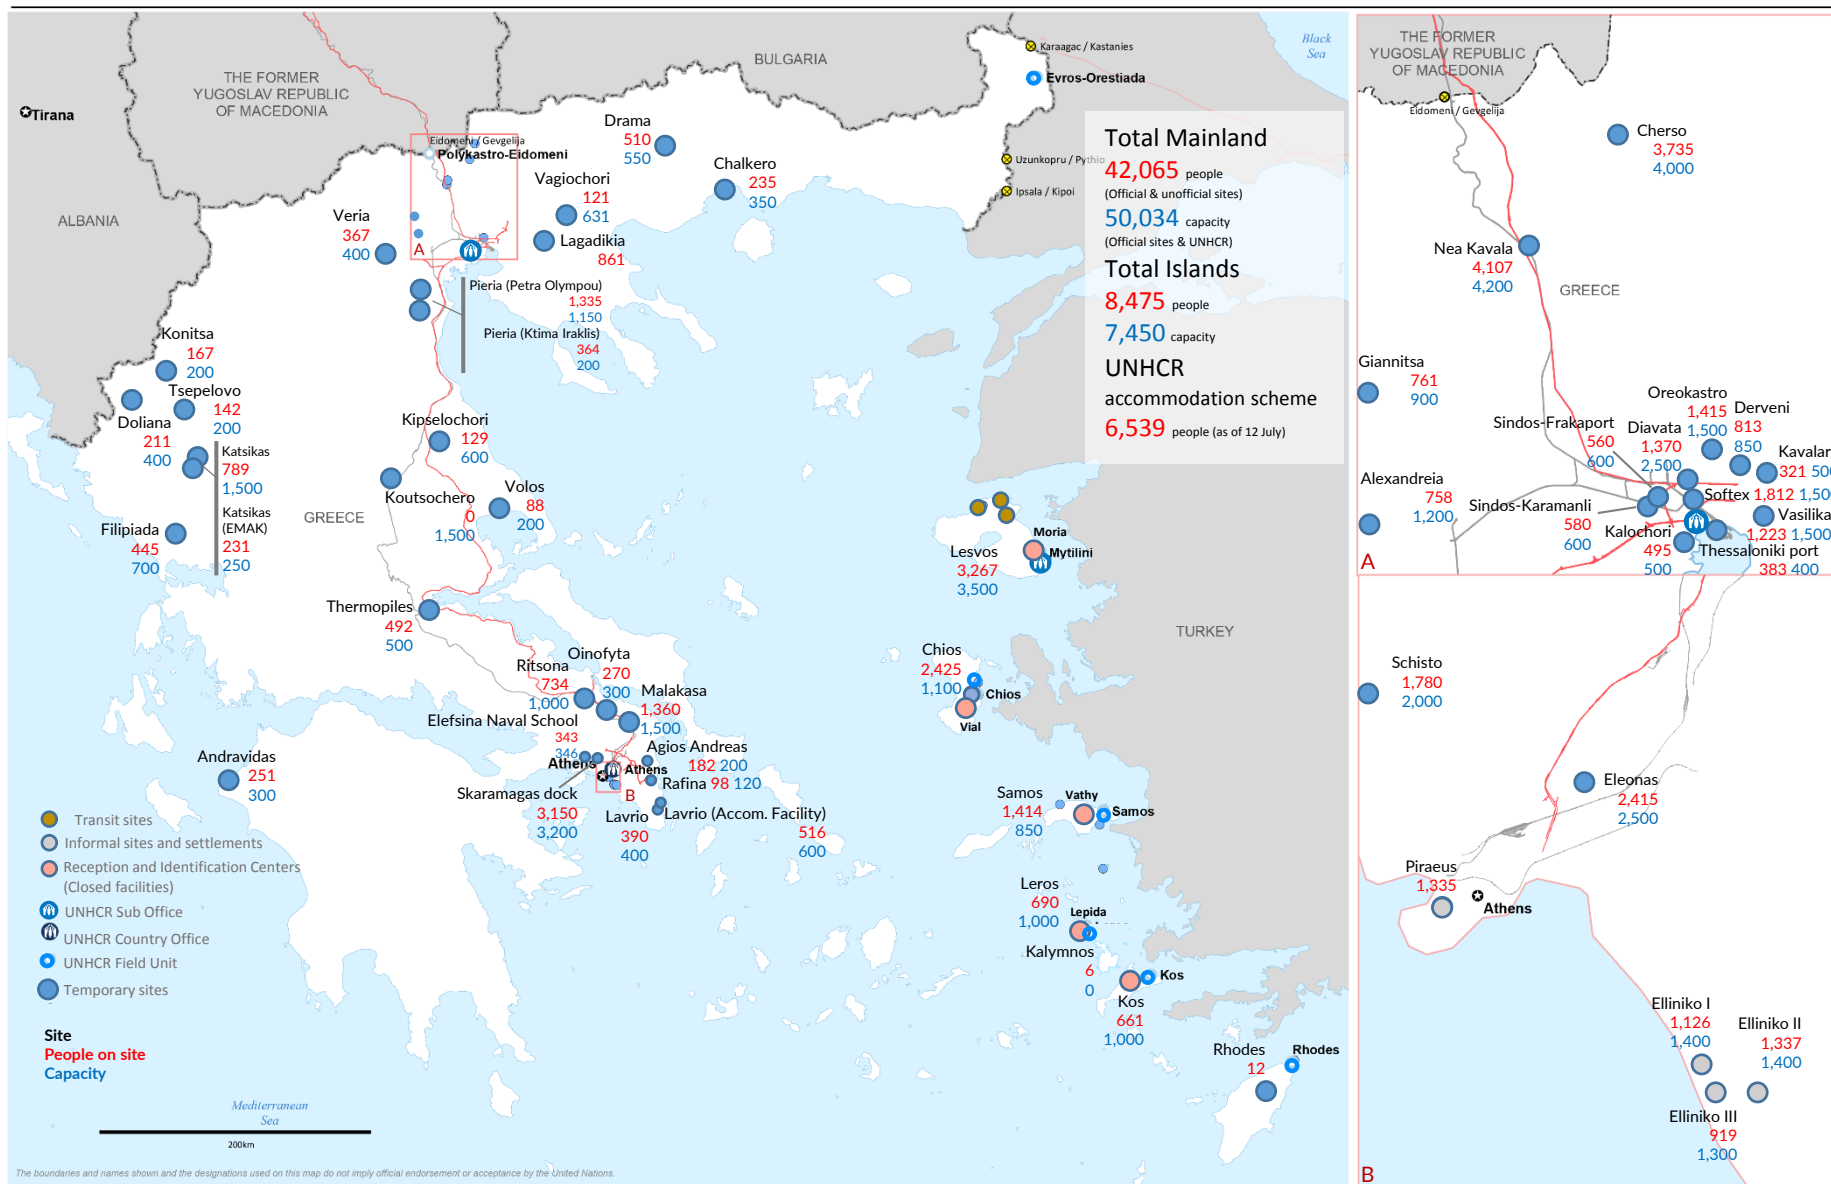

Europe Refugee Emergency

Daily map indicating capacity and occupancy (Governmental figures)

As of 13 July 2016 08:00 a.m. EET

Presence and capacity are based on Governmental figures from the Coordination Centre for the Management of the Refugee Crisis, as of 13/07/2016 08:00 a.m. Eastern European Time. Online map with additional information: <http://www.unhcr.gr/sites>