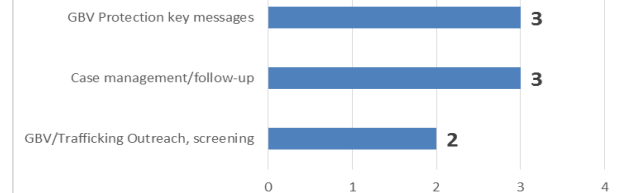

Gender Based Violence (top activities)

Agencies