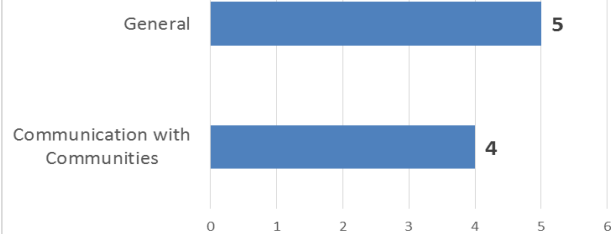

Information to Refugees

Agencies