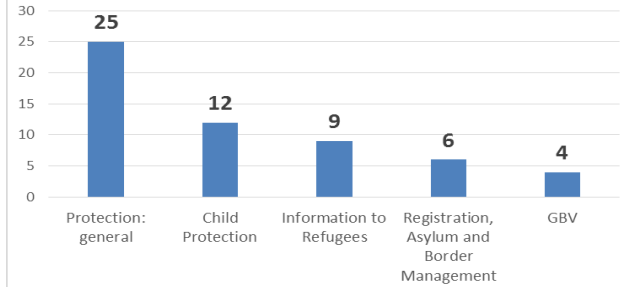

All Sub-Working Groups

Agencies