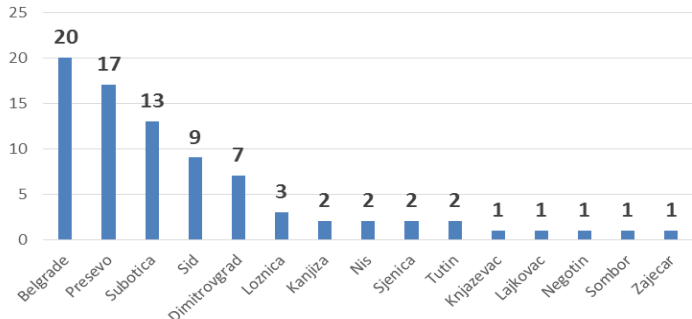

Serbia: 4W Dashboard - Protection

30 # Agencies with ongoing activities

548 # Ongoing protection activities

10 INGO **16** NGO **1** Govern. **2** UN Agency **1** Red Cross

Agencies per Location

Protection: General (top activities)