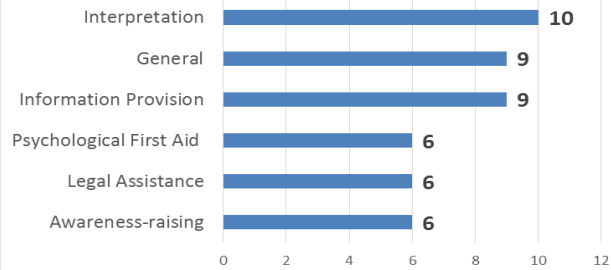

Protection: General (top activities)

Agencies