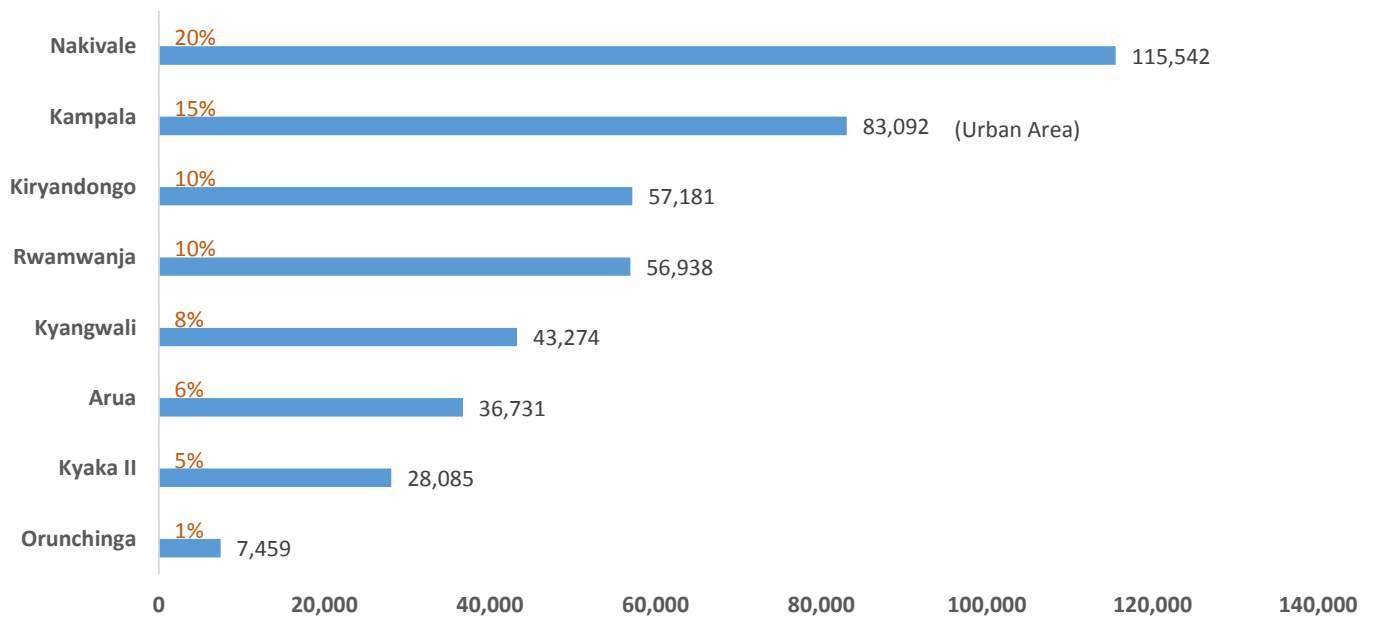

## 2016 Influx Trend

## Total Refugee Population in Uganda

## Refugees and Asylum Seekers

	Urban Refugee	Refugee in Settlements	Total
Refugees	56,590	472,779	529,369
Asylum-Seekers	26,502	12,543	39,045
Total	83,092	485,322	568,414

## Refugee Population per Location (Settlements)