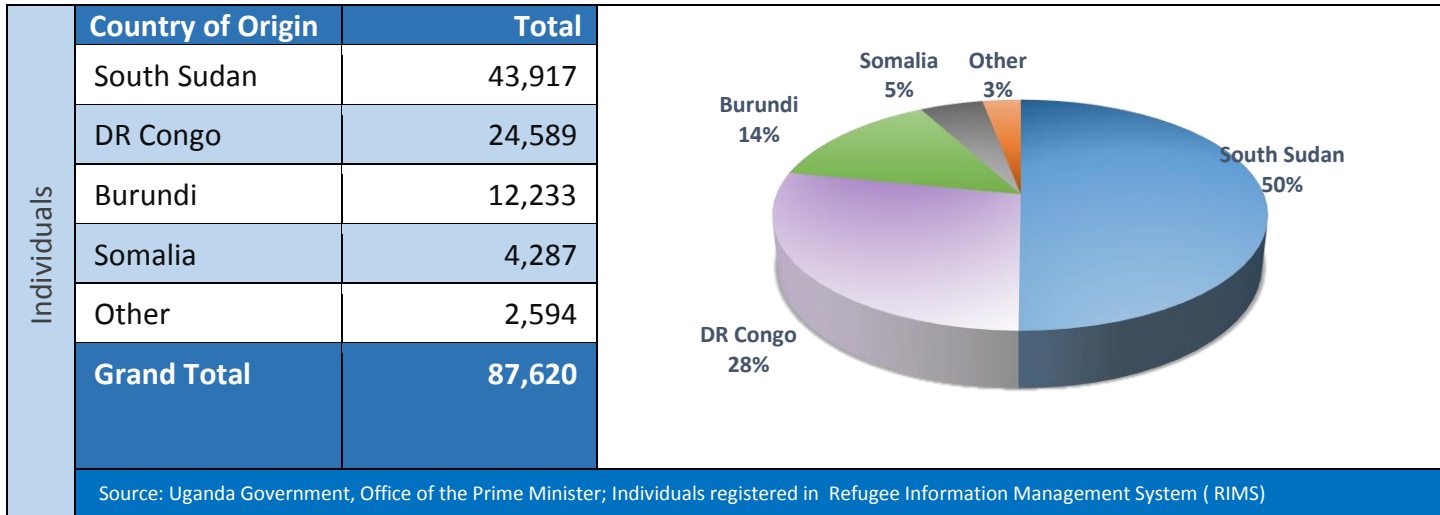

# Uganda- Monthly Refugee Statistics Update [31 July 2016]

## 2016 Refugee Influx