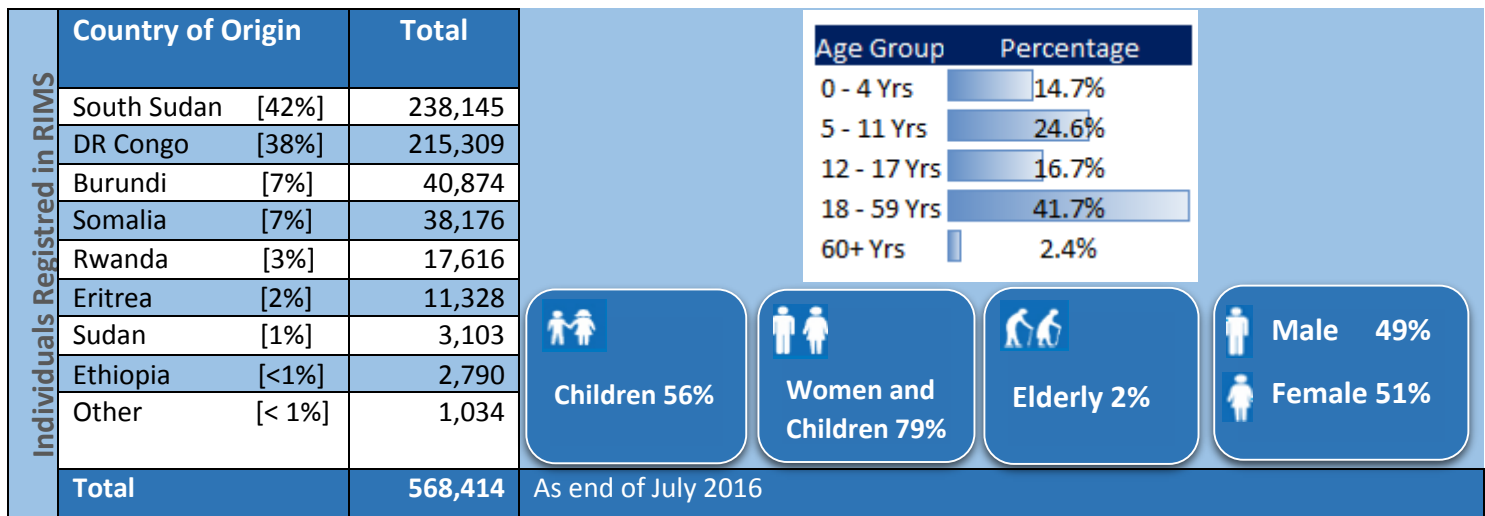

Total Refugee Population in Uganda