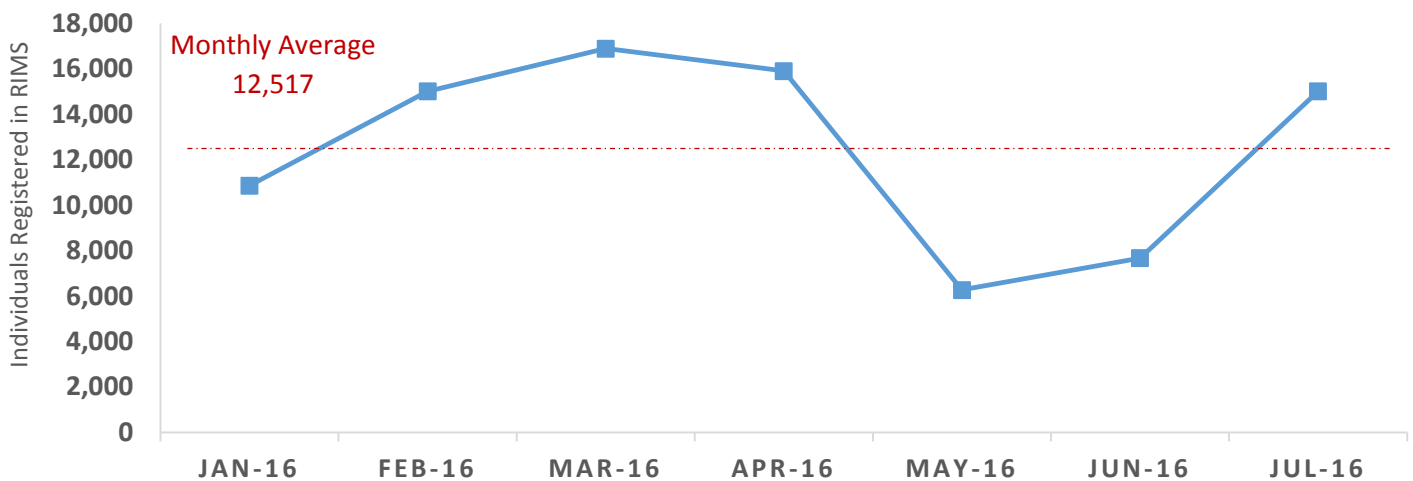

# Uganda- Monthly Refugee Statistics Update [31 July 2016]

## 2016 Refugee Influx

## 2016 Influx Trend