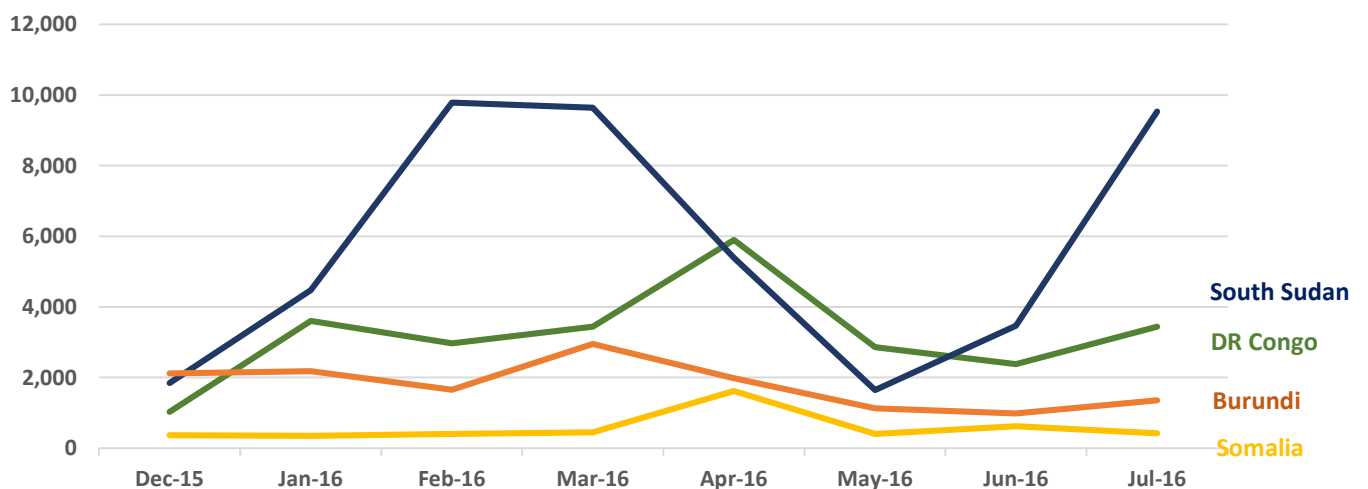

Emergencies Trend