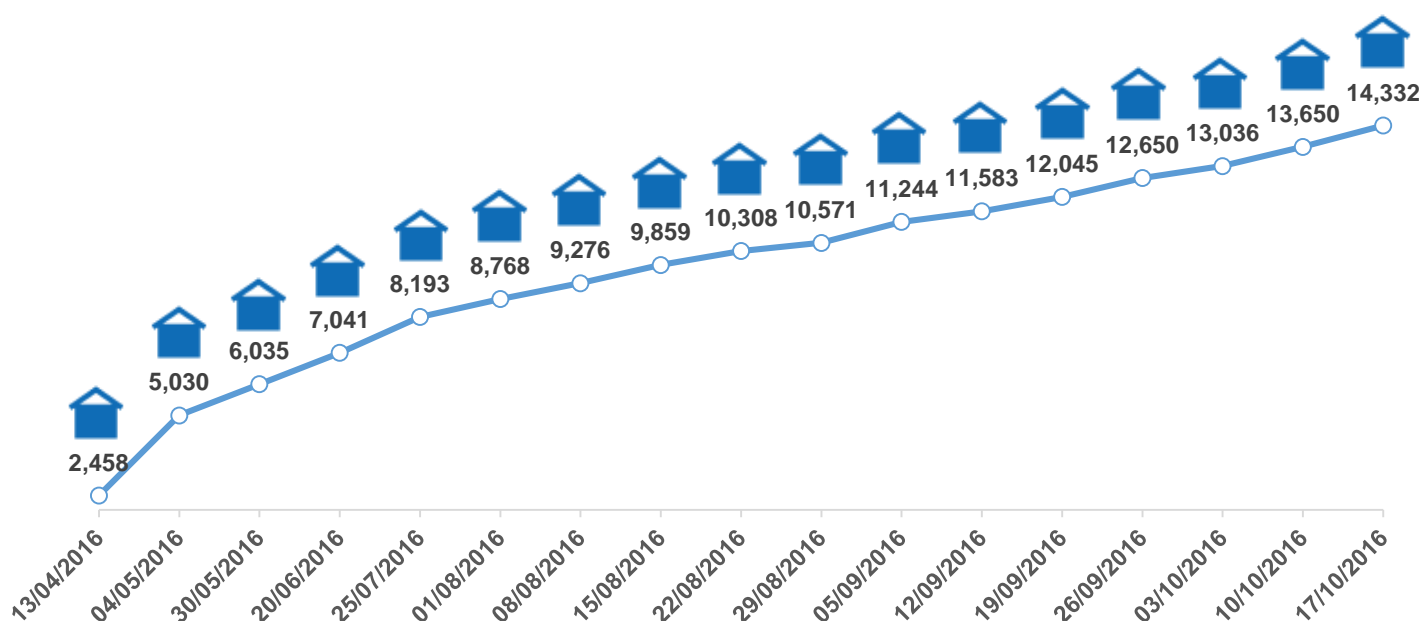

WEEKLY ACCOMMODATION & RELOCATION UPDATE

October 17, 2016

SUMMARY STATISTICS

Total number of places:	14,332
--------------------------------	---------------

STATISTICS IN DETAILS

	Total number of places
Total number of places in <u>apartments</u> :	7,880
Total number of places in <u>host families</u> :	466
Total number of places in <u>hotels/buildings</u> :	4,246
Total number of places in <u>relocation sites</u> :	1,190
Total number of places for <u>unaccompanied children</u> :	550

TRENDS FROM APRIL TO OCTOBER 2016 (TOTAL NUMBER OF PLACES)

Cumulative total number of <u>beneficiaries</u> :	14,925
---	--------