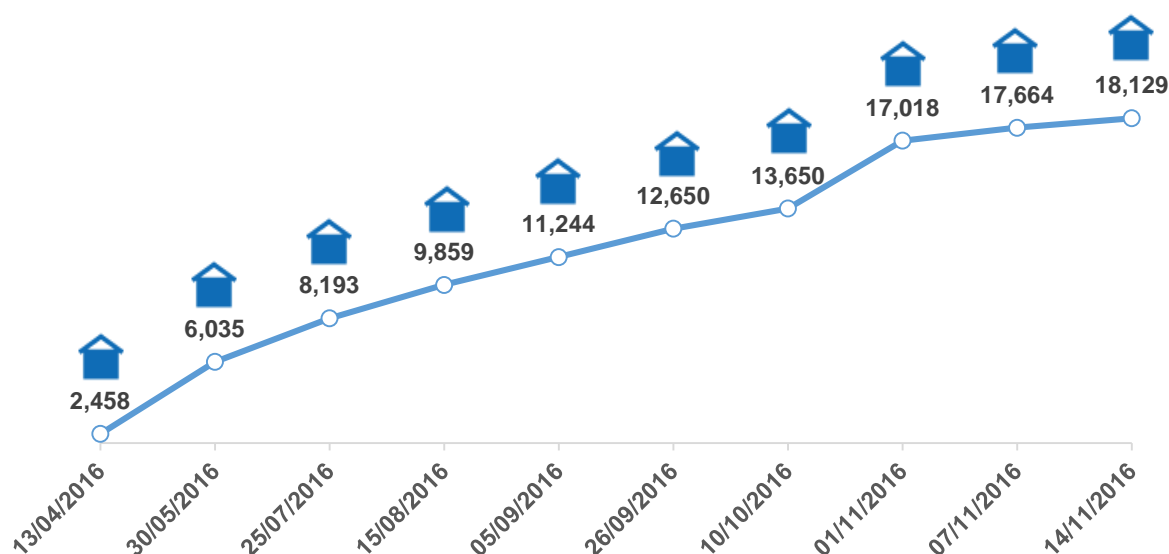

## SUMMARY STATISTICS

**Total number of places:**

**18,129**

## STATISTICS IN DETAILS

	Total number of places
Total number of places in <u>apartments</u> :	10,554
Total number of places in <u>host families</u> :	484
Total number of places in <u>hotels/buildings</u> :	5,485
Total number of places in <u>relocation sites</u> :	960
Total number of places for <u>unaccompanied children</u> :	646

## TRENDS FROM APRIL TO OCTOBER 2016 (TOTAL NUMBER OF PLACES)

Cumulative total number of beneficiaries:

17,352