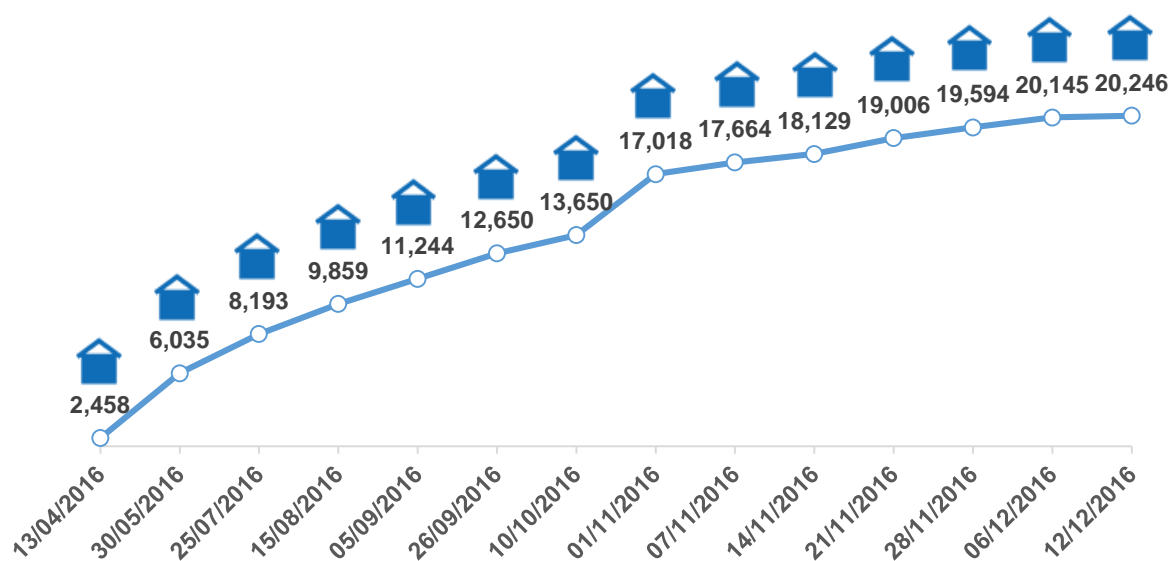

WEEKLY ACCOMMODATION & RELOCATION UPDATE

December 12, 2016

SUMMARY STATISTICS

Total number of places:	20,246
--------------------------------	---------------

STATISTICS IN DETAILS

	Total number of places
Total number of places in <u>apartments</u> :	11,749
Total number of places in <u>host families</u> :	483
Total number of places in <u>hotels/buildings</u> :	6,380
Total number of places in <u>relocation sites</u> :	960
Total number of places for <u>unaccompanied children</u> :	674

TRENDS FROM APRIL TO OCTOBER 2016 (TOTAL NUMBER OF PLACES)

Cumulative total number of <u>beneficiaries</u> :	21,997
---	--------