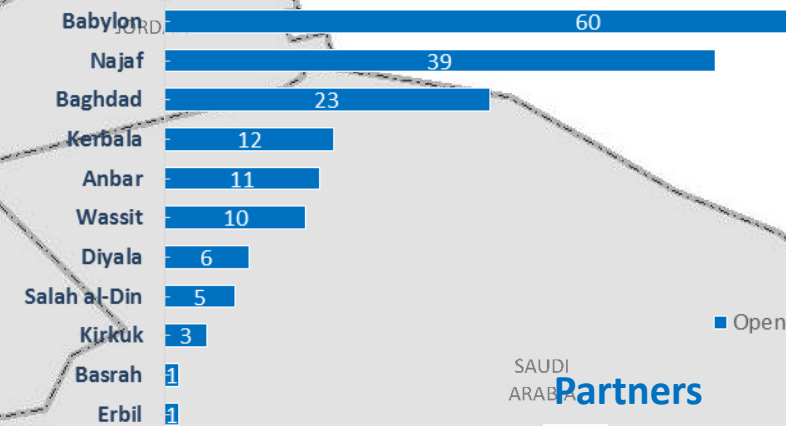

IDP camps distribution

IDP collective centres & dispersed transit centres distribution

Key figures

- 3.35 million total estimated IDPs
- 496,132 individuals in settlements in Iraq
- 6.1% IDP increase during last month in camps
- 228,120 individuals in formal settlements in KR-I
- 231 IDP open settlements
- 6 IDP settlements under construction
- 376,570 planned capacity in camps