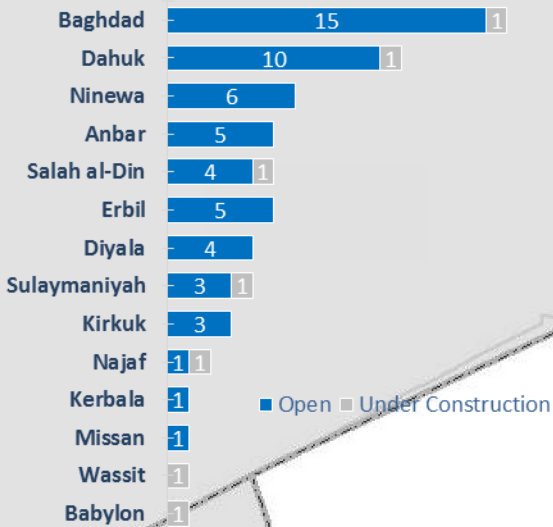

IDP camps distribution

IDP collective centres & dispersed transit centres distribution

Key figures

- 3.35 million total estimated IDPs
- 496,132 individuals in settlements in Iraq
- 6.1% IDP increase during last month in camps
- 228,120 individuals in formal settlements in KR-I
- 231 IDP open settlements
- 6 IDP settlements under construction
- 376,570 planned capacity in camps

77% of the total planned capacities are filled, but 3,229 plots are available in open settlements, representing 4.1% of total camp capacity.

Camps

- Open
- Under Construction
- Collective Centre
- Dispersed Transit Centres
- Transit Centre Camp
- KR-I