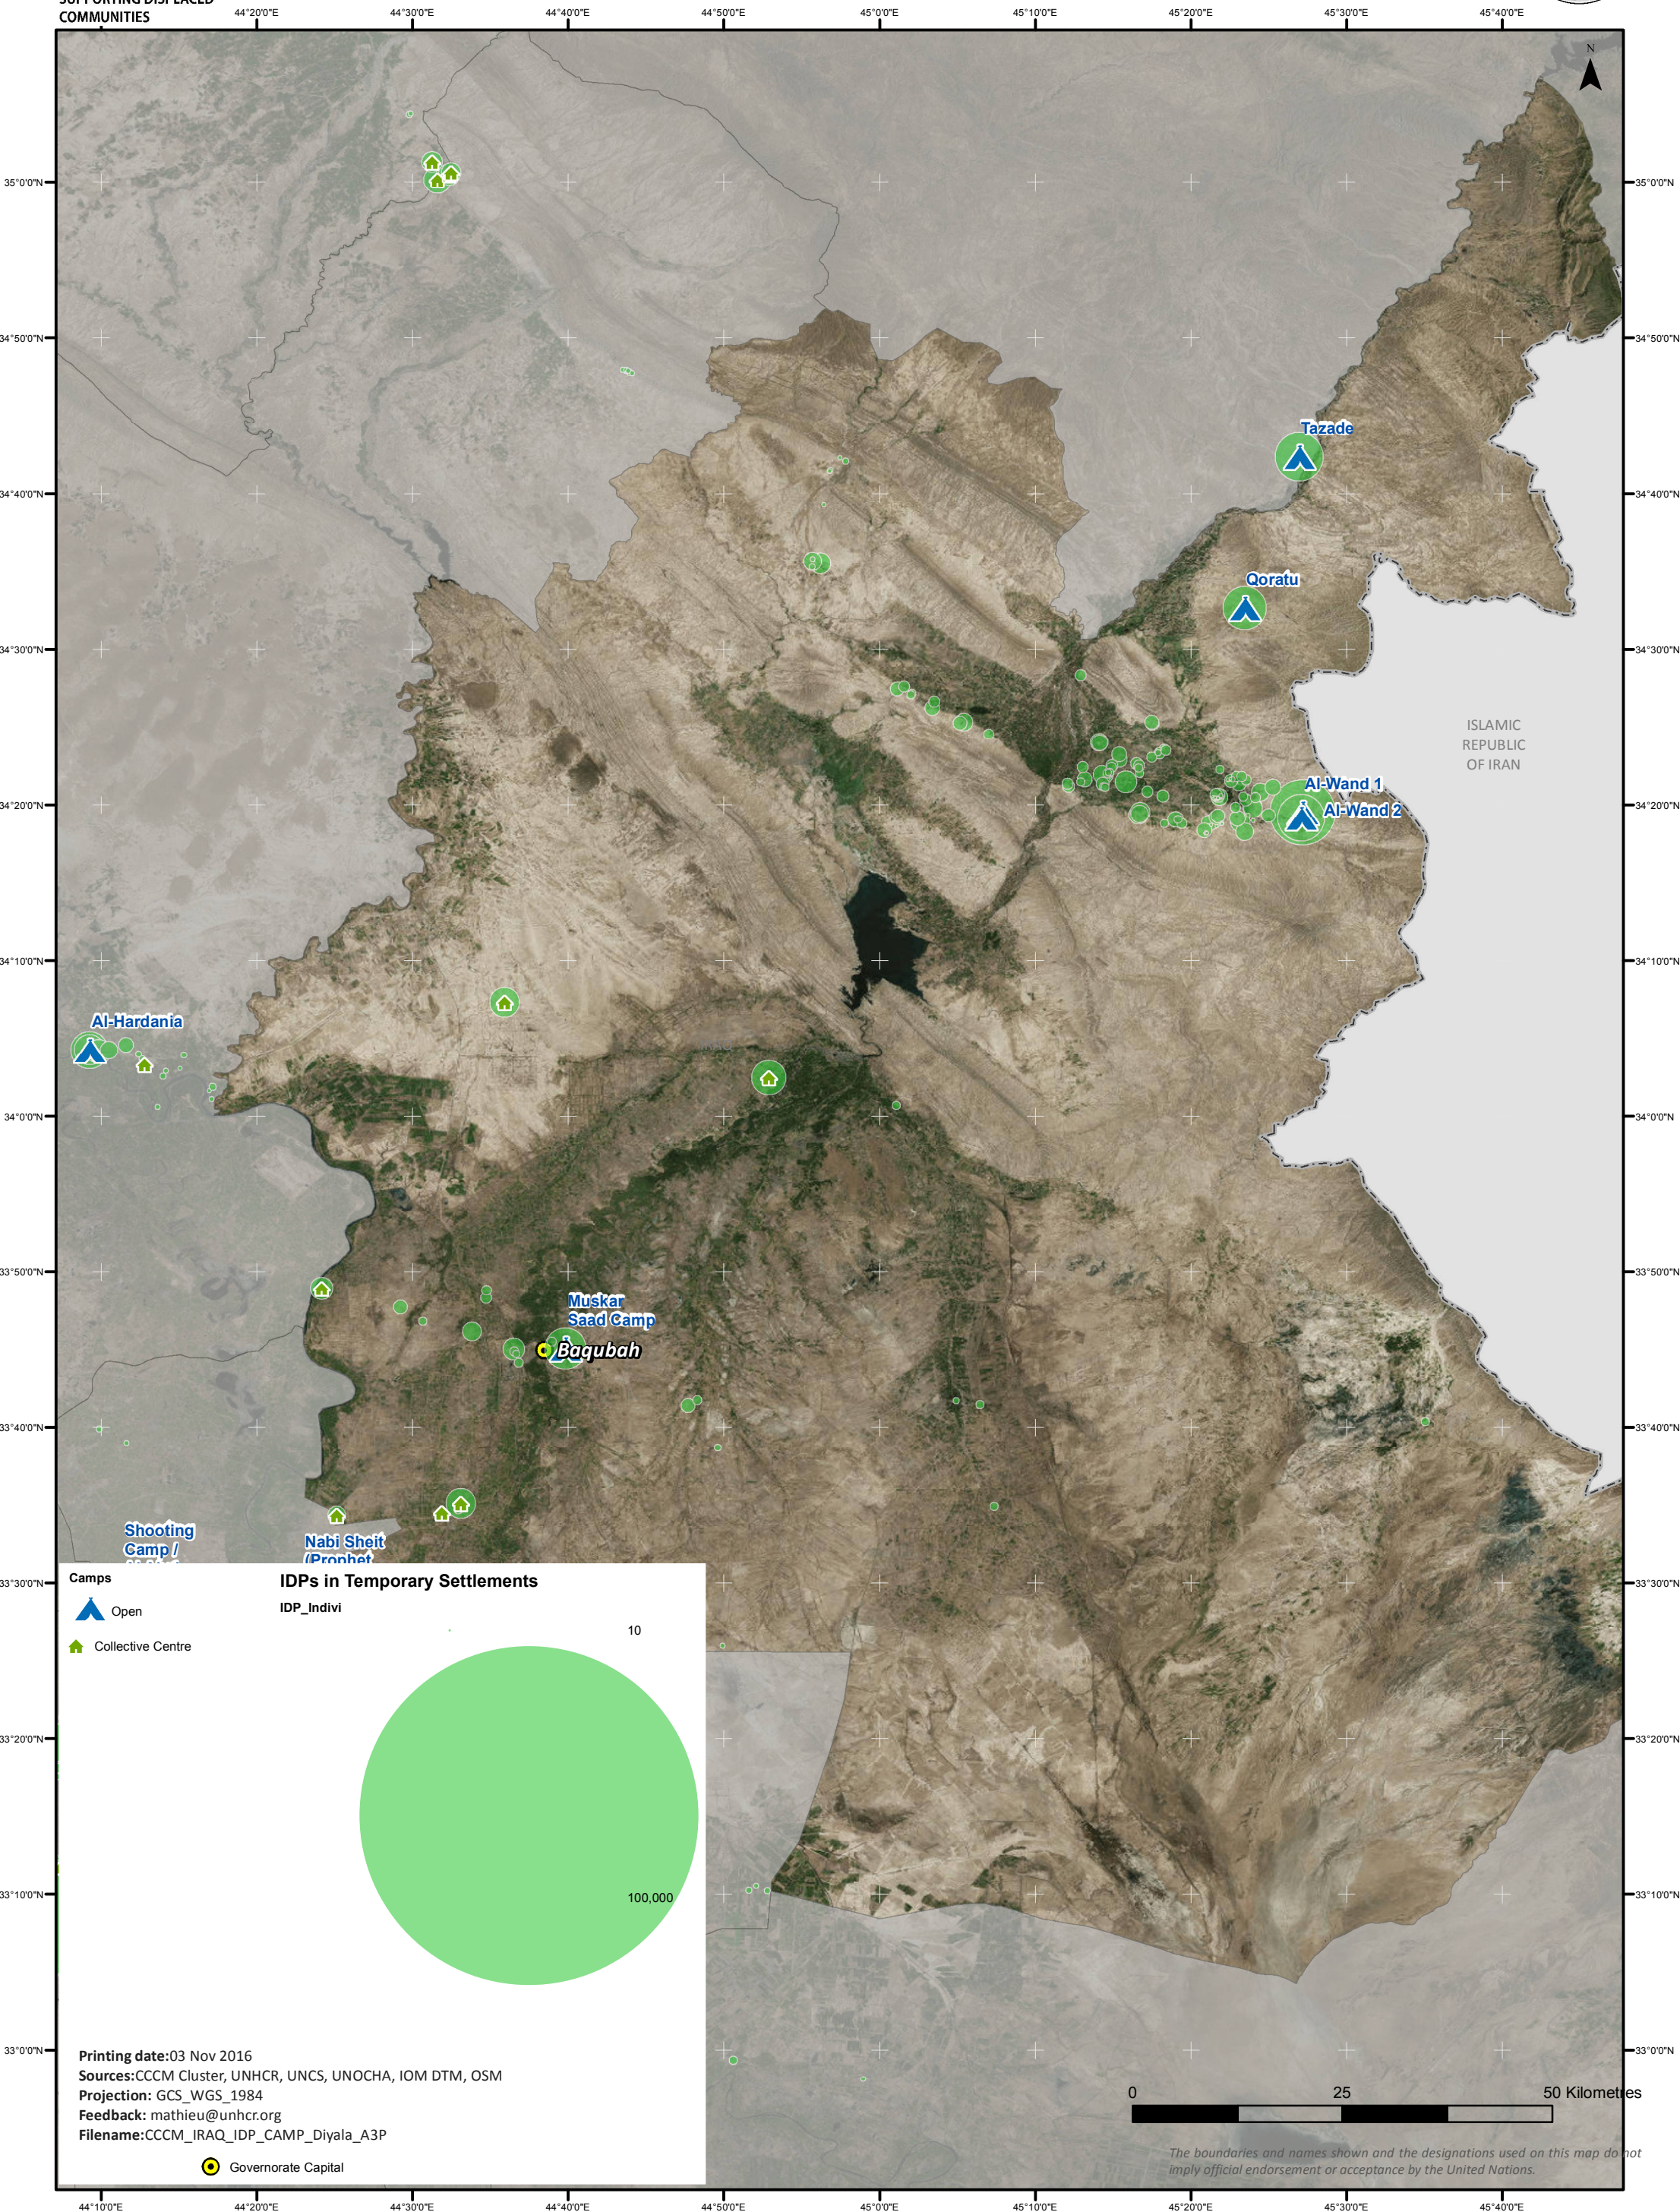

IRAQ: CCCM Settlement Status Map - Diyala

03 Nov 2016

SUPPORTING DISPLACED COMMUNITIES

CCCM Cluster - IRAQ
IM

Printing date: 03 Nov 2016
 Sources: CCCM Cluster, UNHCR, UNCS, UNOCHA, IOM DTM, OSM
 Projection: GCS_WGS_1984
 Feedback: mathieu@unhcr.org
 Filename: CCCM_IRAQ_IDP_CAMP_Diyala_A3P

0 25 50 Kilometres

The boundaries and names shown and the designations used on this map do not imply official endorsement or acceptance by the United Nations.