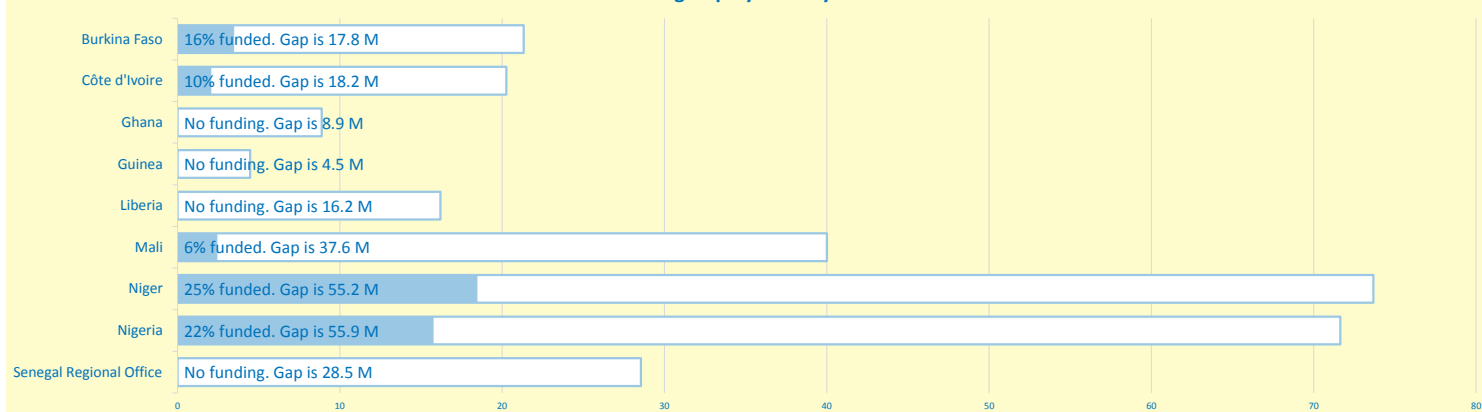

285.0 M required for 2017
51.2 M contributions received, representing 18% of requirements
233.8 M funding gap for West Africa

Overall funding gap

Funding Gap by country office

Details of contributions for West Africa