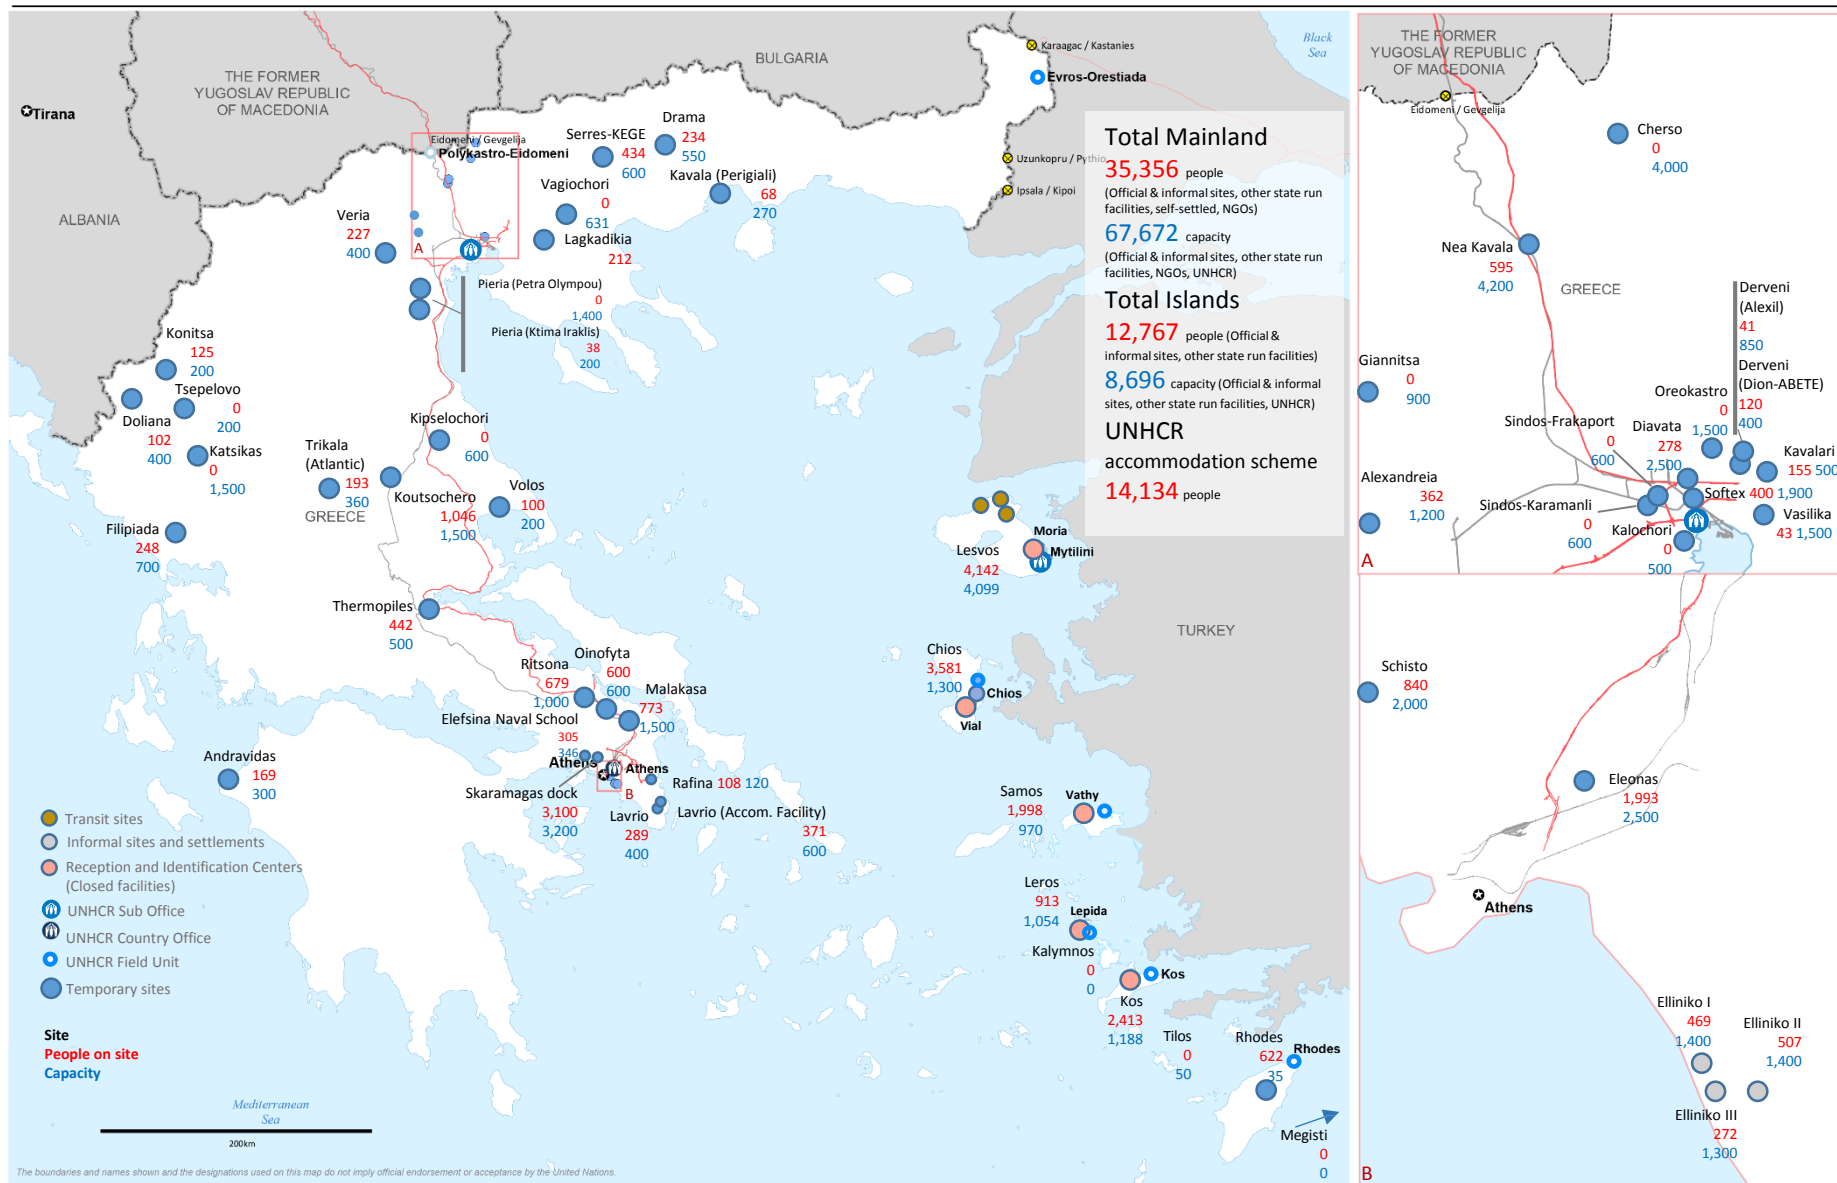

# Europe Refugee Emergency

Daily map indicating capacity and occupancy (Governmental figures)

As of 11 April 2017 08:00 a.m. EET

Presence and capacity are based on Governmental figures from the Coordination Centre for the Management of the Refugee Crisis, as of 11/04/2017 10:00 a.m. Eastern European Time. Online map with additional information: <http://www.unhcr.gr/sites>

Funded by European Union Humanitarian Aid