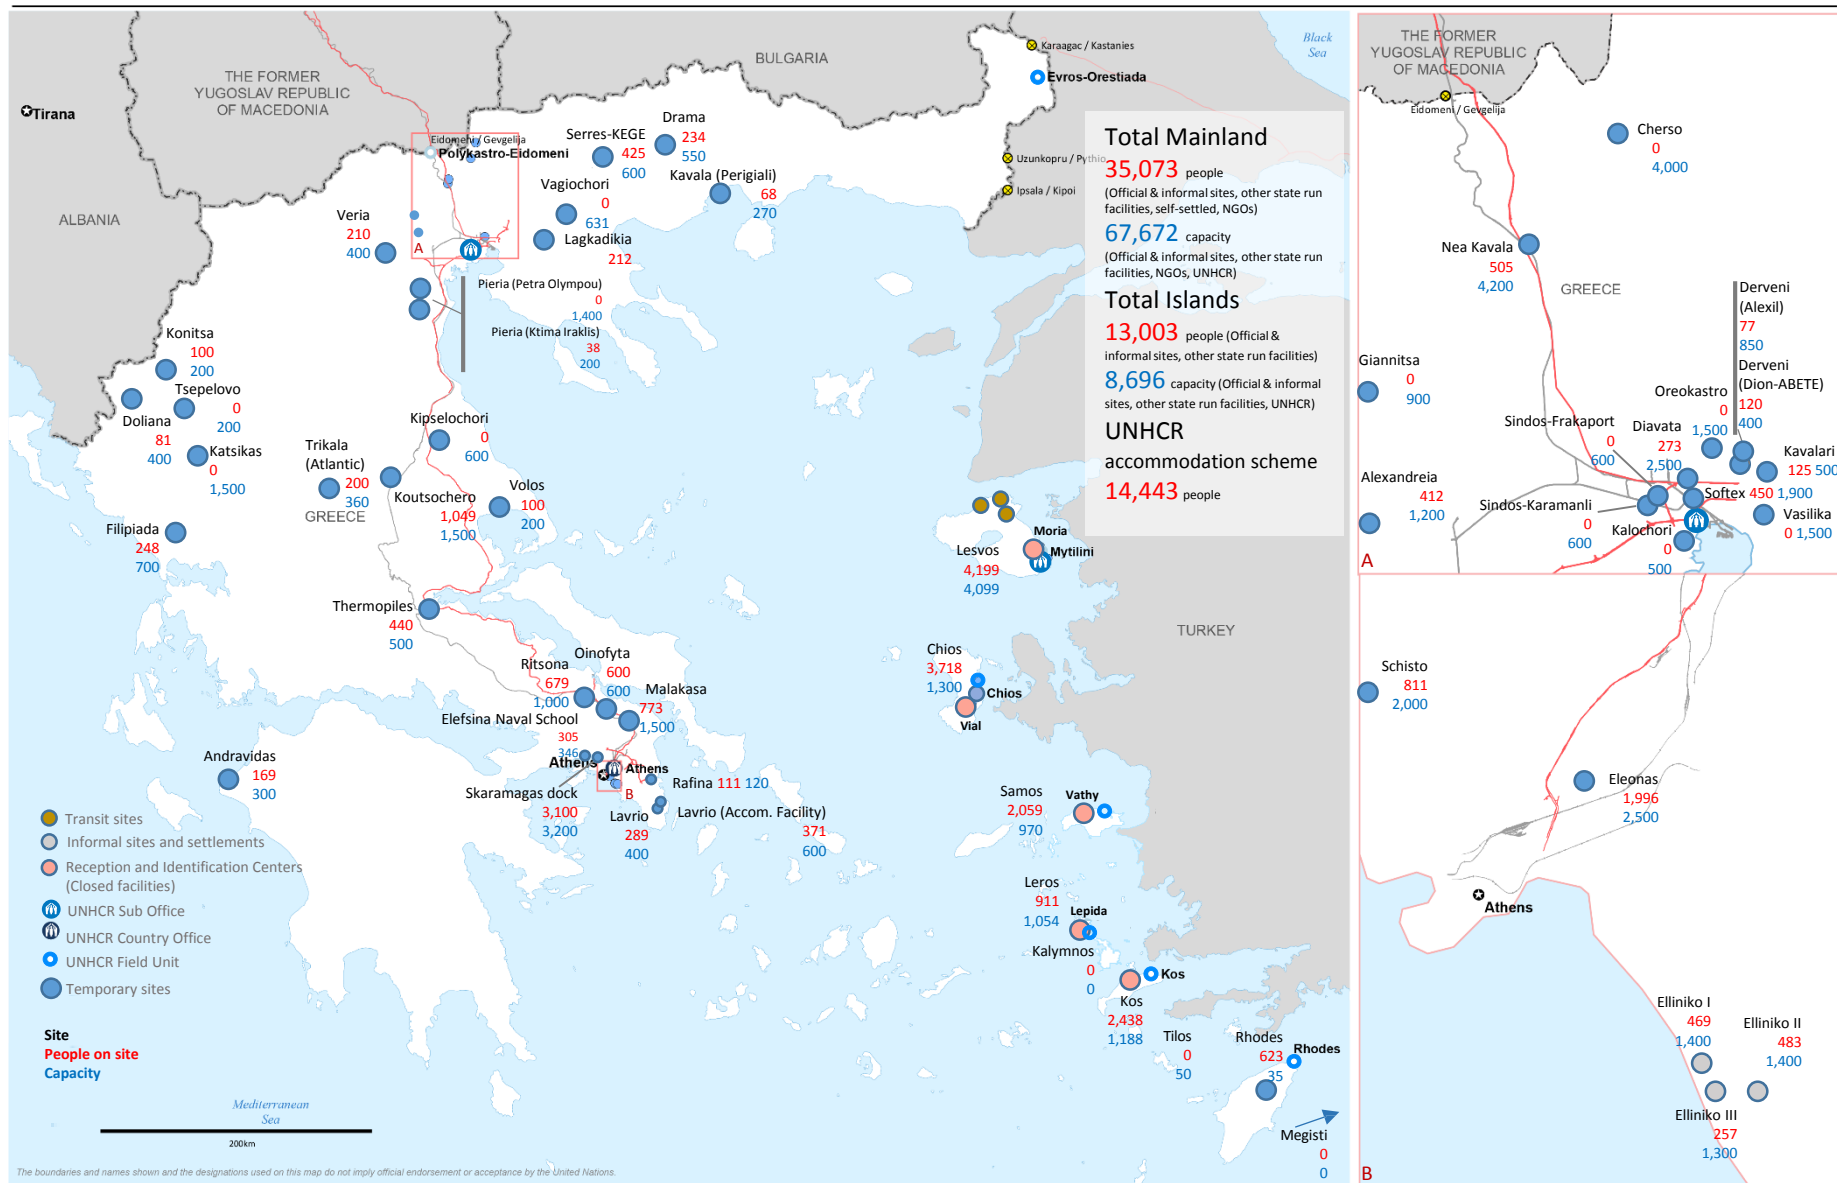

# Europe Refugee Emergency

Daily map indicating capacity and occupancy (Governmental figures)

As of 18 April 2017 08:00 a.m. EET

Presence and capacity are based on Governmental figures from the Coordination Centre for the Management of the Refugee Crisis, as of 18/04/2017 10:00 a.m. Eastern European Time. Online map with additional information: <http://www.unhcr.gr/sites>

Funded by European Union Humanitarian Aid