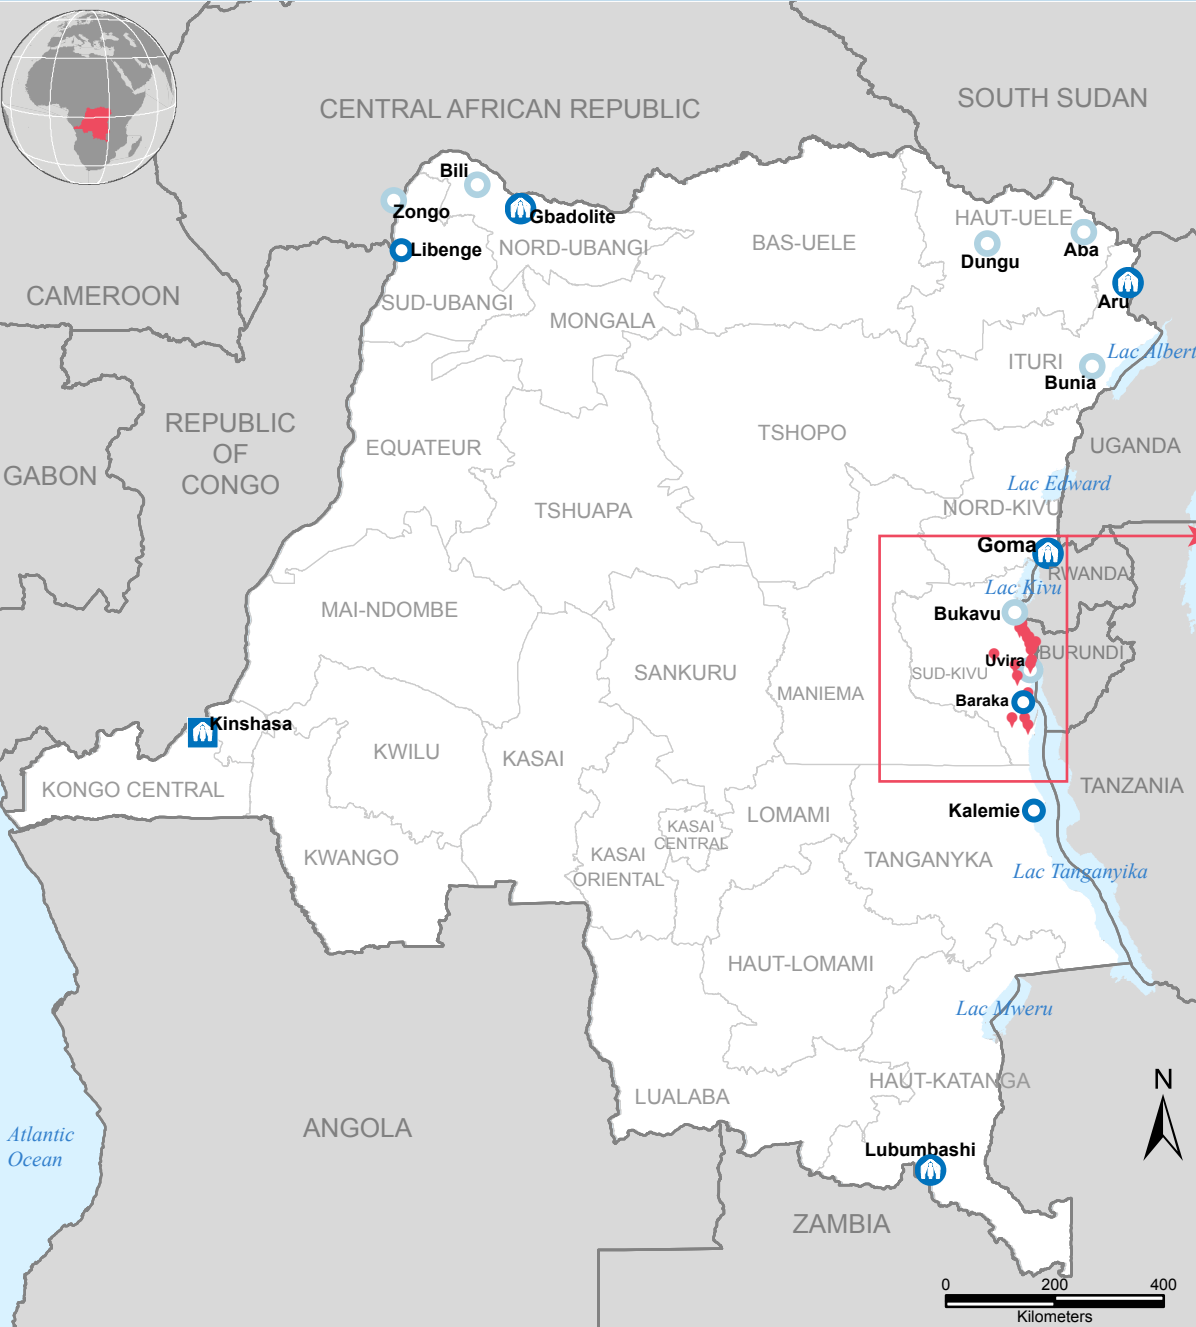

DEMOCRATIC REPUBLIC OF THE CONGO

Burundian Refugees

Situation as of April 30, 2017

 41,073 Refugees from Burundi to DRC

-  UNHCR Regional Office
-  UNHCR Sub-Office
-  UNHCR Field Office
-  UNHCR Field Unit
-  Refugee location
-  Refugee Camp
-  Province Boundary
-  Territory Boundary
-  Hydrography

Sources: UNHCR
The boundaries and names shown and the designations used on this map do not imply official endorsement or acceptance by the United Nations.

For more information, please contact DRCIM@unhcr.org. Please also visit <http://data.unhcr.org/drc/regional.php>