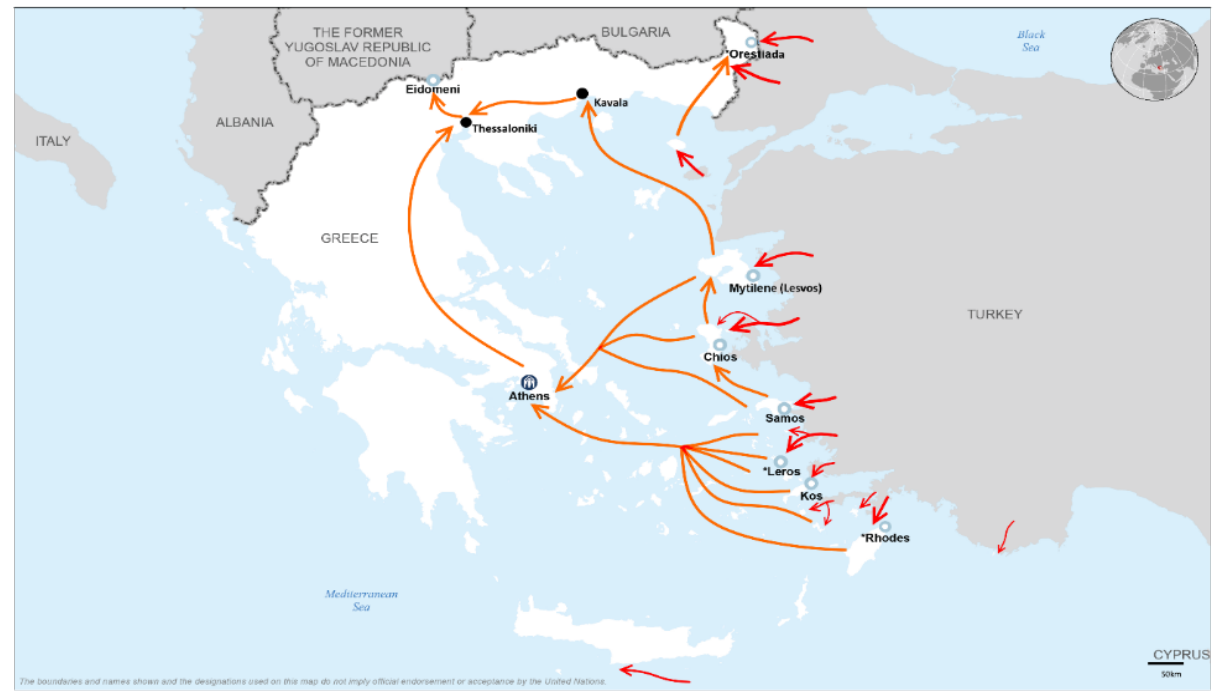

Total arrivals in Greece (Jan - May 2017): **6,421**

Total arrivals in Greece during May 2017: **1,257**

Average daily arrivals during May 2017: **60**

Average daily arrivals during Apr 2017: **39**

Daily estimated departures from islands to Mainland: **7**

Estimated departures from islands to Mainland during May 2017: **807**

Dead and missing

146 dead - 51 missing (Dec. 2016)

9 dead - 0 missing (Apr. 2017)

(Source: Hellenic Coast Guard, Greek territorial waters, provisional data)

Estimated # of arrivals during the last seven days
(Based on arrivals or registration figures as provided by authorities, arrows indicating higher or lower number based on the day before)

15-05-2017	▼	149
16-05-2017	▼	0
17-05-2017	▲	18
18-05-2017	▲	83
19-05-2017	▼	0
20-05-2017	▶	0
21-05-2017	▲	50

Relocation Procedures (up to 14 May)

Total Relocation Requests: **22,394**

Implemented Transfers (Departures): **12,707**

Source: Asylum service

Arrivals per month

Asylum applications

Most common nationalities of sea arrivals