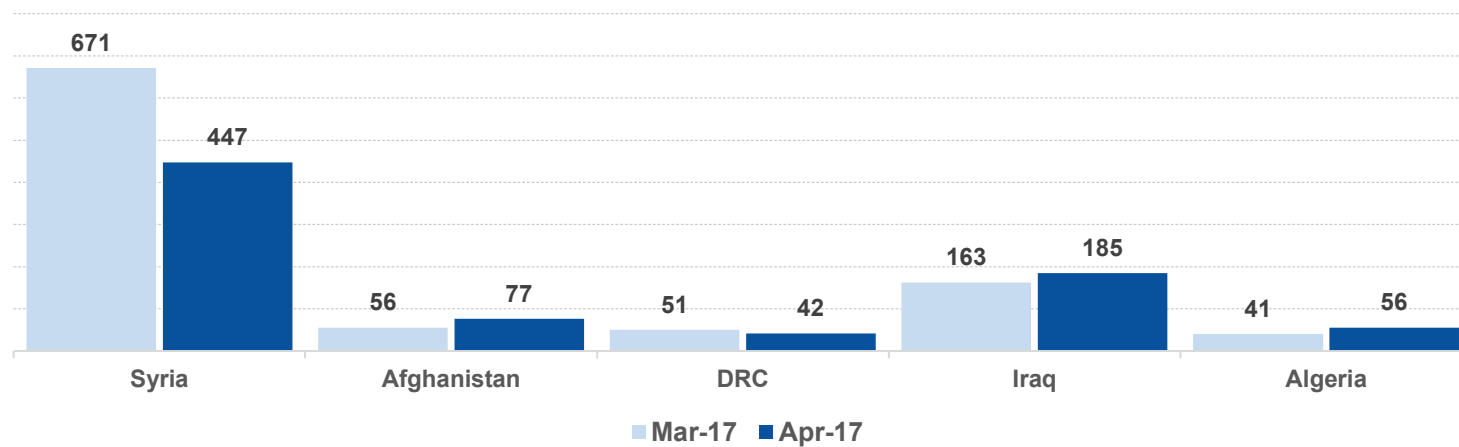

Estimated departures from islands to Mainland during May 2017: **807**

Dead and missing

146 dead - 51 missing (Dec. 2016)

9 dead - 0 missing (Apr. 2017)

(Source: Hellenic Coast Guard, Greek territorial waters, provisional data)

Estimated # of arrivals during the last seven days
(Based on arrivals or registration figures as provided by authorities, arrows indicating higher or lower number based on the day before)

15-05-2017	▼	149
16-05-2017	▼	0
17-05-2017	▲	18
18-05-2017	▲	83
19-05-2017	▼	0
20-05-2017	▶	0
21-05-2017	▲	50

Relocation Procedures (up to 14 May)

Total Relocation Requests: **22,394**

Implemented Transfers (Departures): **12,707**

Source: Asylum service

Arrivals per month

Asylum applications

Most common nationalities of sea arrivals