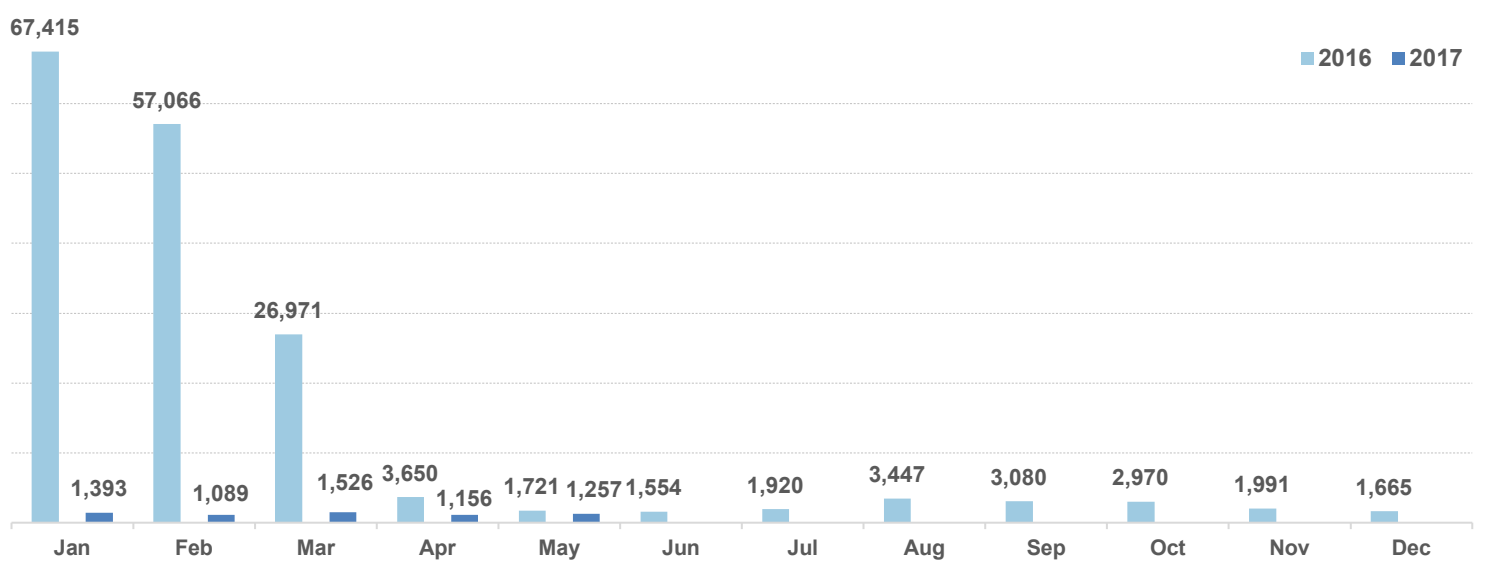

Estimated departures from islands to Mainland during May 2017: **807**

Dead and missing

146 dead - 51 missing (Dec. 2016)

9 dead - 0 missing (Apr. 2017)

(Source: Hellenic Coast Guard, Greek territorial waters, provisional data)

Estimated # of arrivals during the last seven days
(Based on arrivals or registration figures as provided by authorities, arrows indicating higher or lower number based on the day before)

15-05-2017	▼	149
16-05-2017	▼	0
17-05-2017	▲	18
18-05-2017	▲	83
19-05-2017	▼	0
20-05-2017	▶	0
21-05-2017	▲	50

Relocation Procedures (up to 14 May)

Total Relocation Requests: **22,394**

Implemented Transfers (Departures): **12,707**

Source: Asylum service

Arrivals per month

Asylum applications

Most common nationalities of sea arrivals