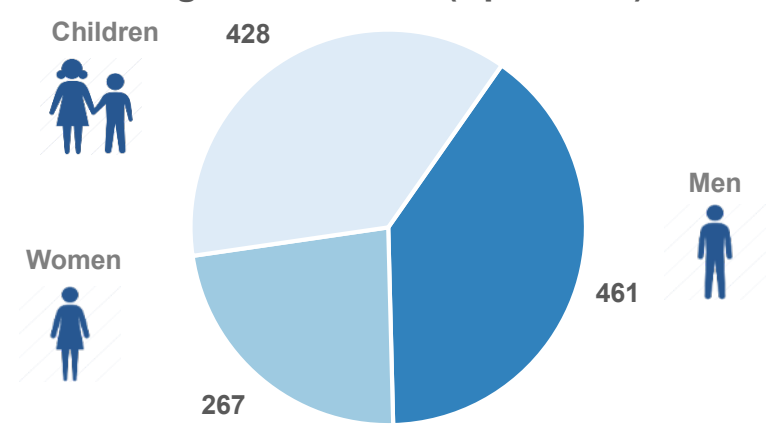

Age and Gender (April 2017)