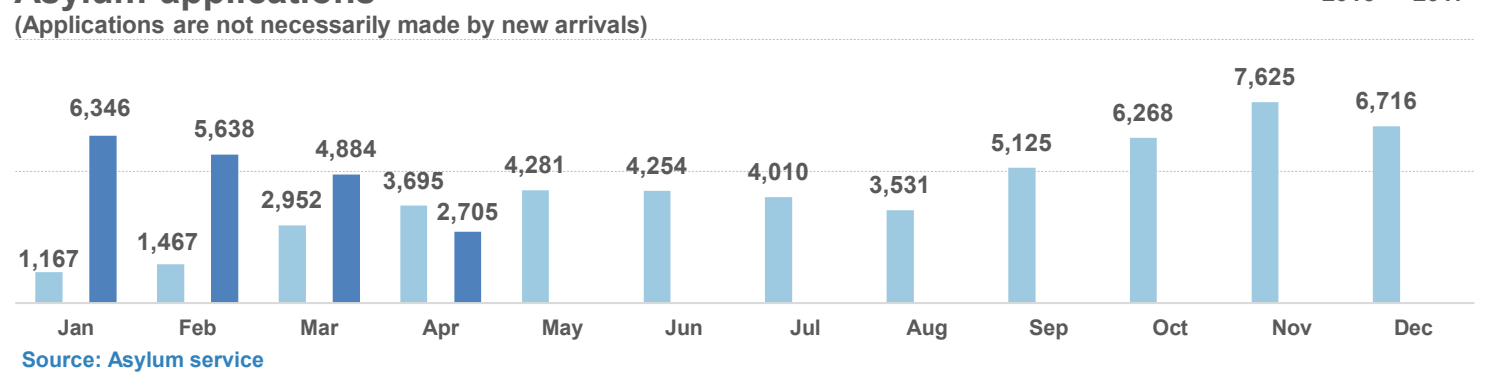

Estimated # of arrivals during the last seven days
(Based on arrivals or registration figures as provided by authorities, arrows indicating higher or lower number based on the day before)

15-05-2017	▼	149
16-05-2017	▼	0
17-05-2017	▲	18
18-05-2017	▲	83
19-05-2017	▼	0
20-05-2017	▶	0
21-05-2017	▲	50

Relocation Procedures (up to 14 May)

Total Relocation Requests: **22,394**

Implemented Transfers (Departures): **12,707**

Source: Asylum service

Arrivals per month

Asylum applications

Most common nationalities of sea arrivals

Age and Gender (April 2017)

Estimated daily arrivals

Daily arrivals are estimates based on the most reliable information available provided by the authorities. Daily estimates cannot be considered final and might change based on consolidated figures provided by authorities on a regular basis.