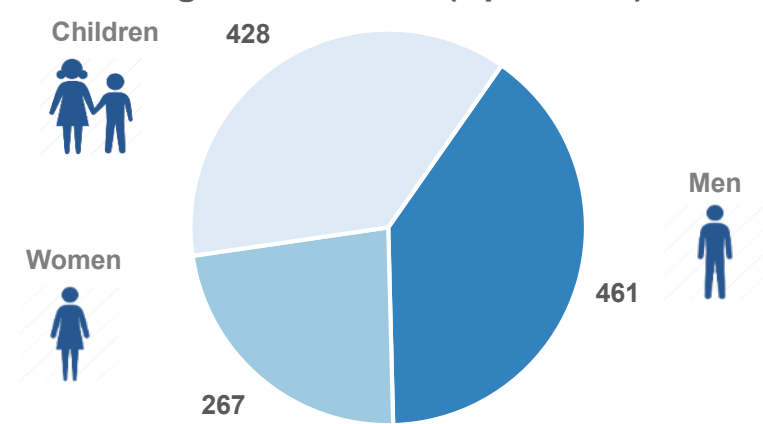

Age and Gender (April 2017)