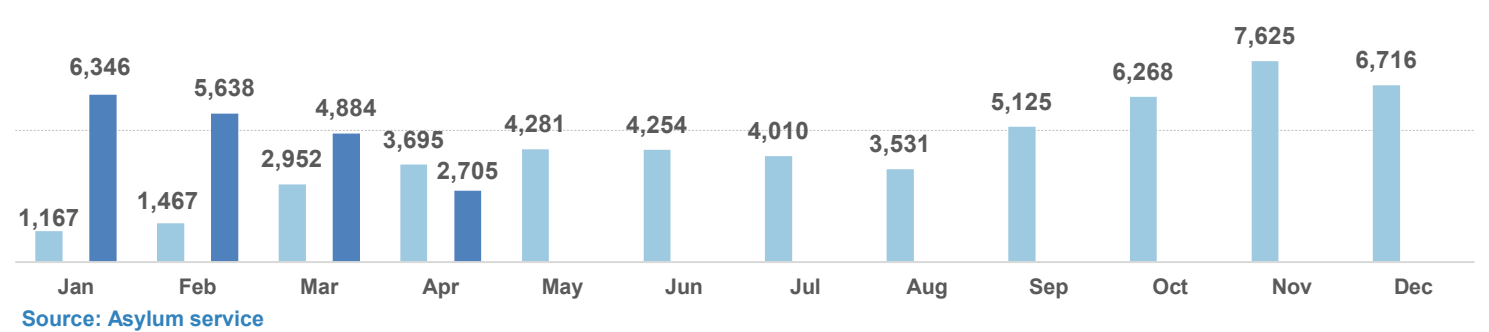

Total arrivals in Greece (Jan - June 2017): **7,484**

Total arrivals in Greece during Jun 2017: **216**

Average daily arrivals during Jun 2017: **43**

Average daily arrivals during May 2017: **68**

Daily estimated departures from islands to Mainland: **14**

Estimated departures from islands to Mainland during June 2017: **312**

Dead and missing

146 dead - 51 missing (Dec. 2016)

9 dead - 0 missing (Apr. 2017)

(Source: Hellenic Coast Guard, Greek territorial waters, provisional data)

Estimated # of arrivals during the last seven days
(Based on arrivals or registration figures as provided by authorities, arrows indicating higher or lower number based on the day before)

30-05-2017	▲	92
31-05-2017	▼	66
1-06-2017	▼	55
2-06-2017	▲	107
3-06-2017	▼	22
4-06-2017	▼	17
5-06-2017	▼	15

Arrivals per month

Asylum applications

(Applications are not necessarily made by new arrivals)

Relocation Procedures (up to 28 May)

Total Relocation Requests: **23,128**

Implemented Transfers (Departures): **13,600**