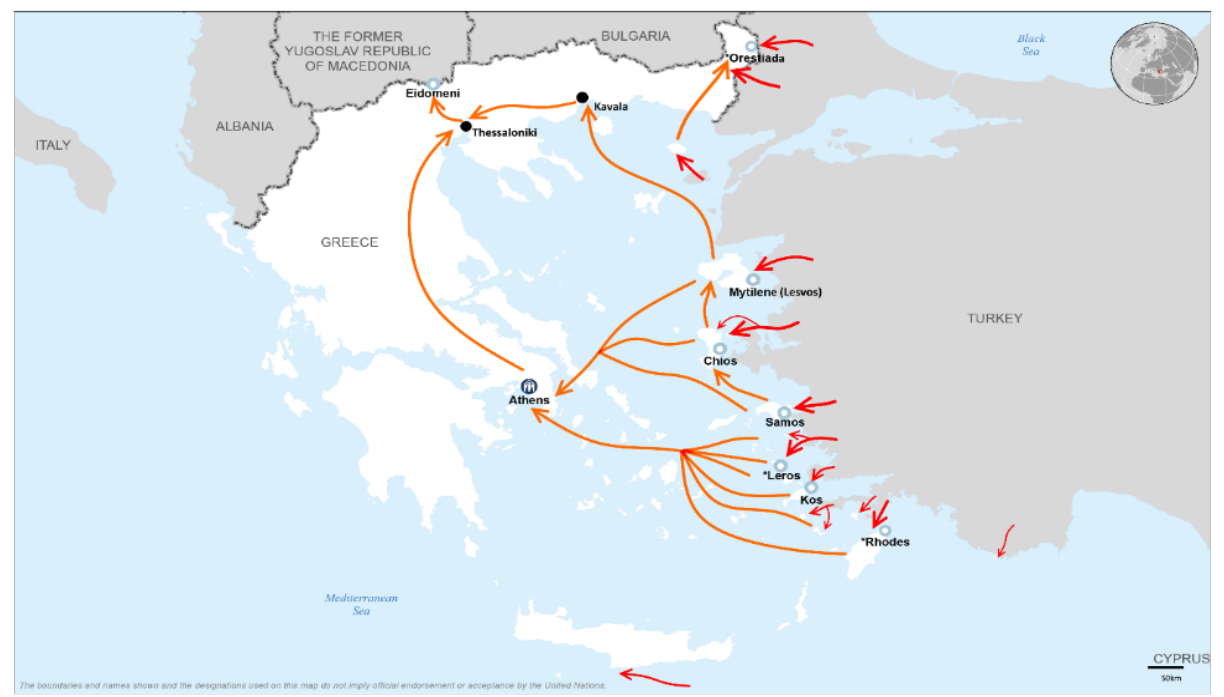

Total arrivals in Greece (Jan - June 2017): **7,484**

Total arrivals in Greece during Jun 2017: **216**

Average daily arrivals during Jun 2017: **43**

Average daily arrivals during May 2017: **68**

Daily estimated departures from islands to Mainland: **14**

Estimated departures from islands to Mainland during June 2017: **312**

Dead and missing

146 dead - 51 missing (Dec. 2016)

9 dead - 0 missing (Apr. 2017)

(Source: Hellenic Coast Guard, Greek territorial waters, provisional data)

Estimated # of arrivals during the last seven days
(Based on arrivals or registration figures as provided by authorities, arrows indicating higher or lower number based on the day before)

30-05-2017	▲	92
31-05-2017	▼	66
1-06-2017	▼	55
2-06-2017	▲	107
3-06-2017	▼	22
4-06-2017	▼	17
5-06-2017	▼	15