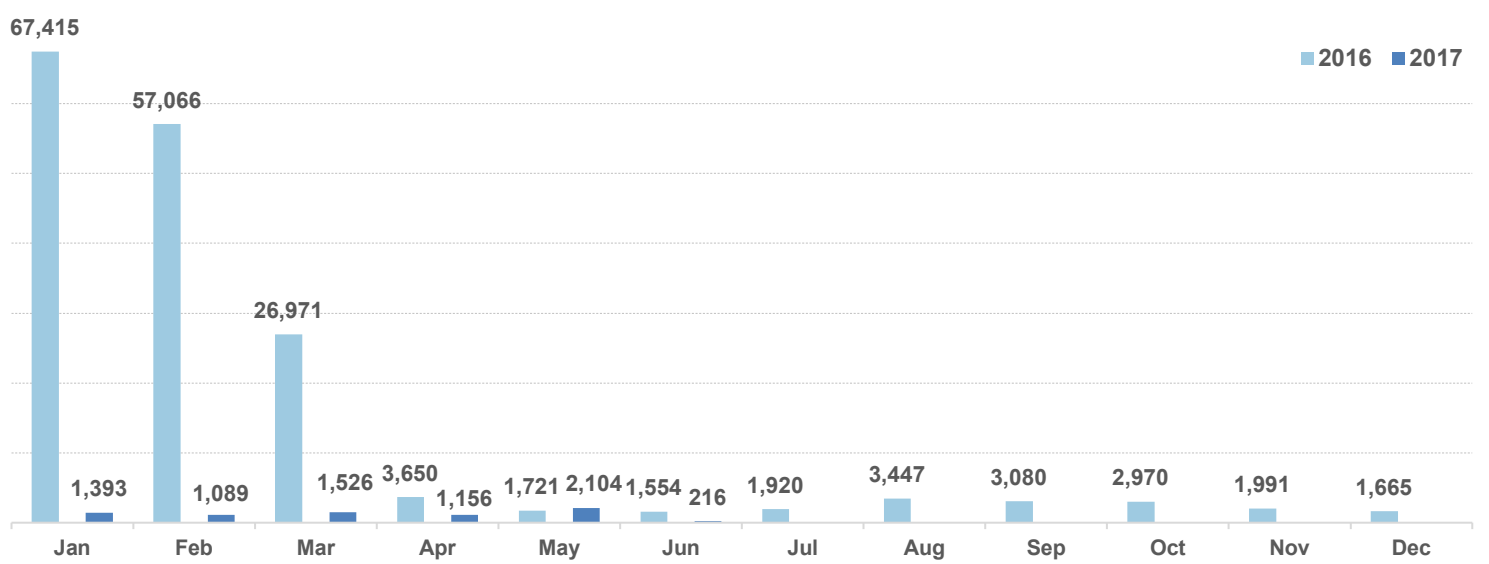

Arrivals per month