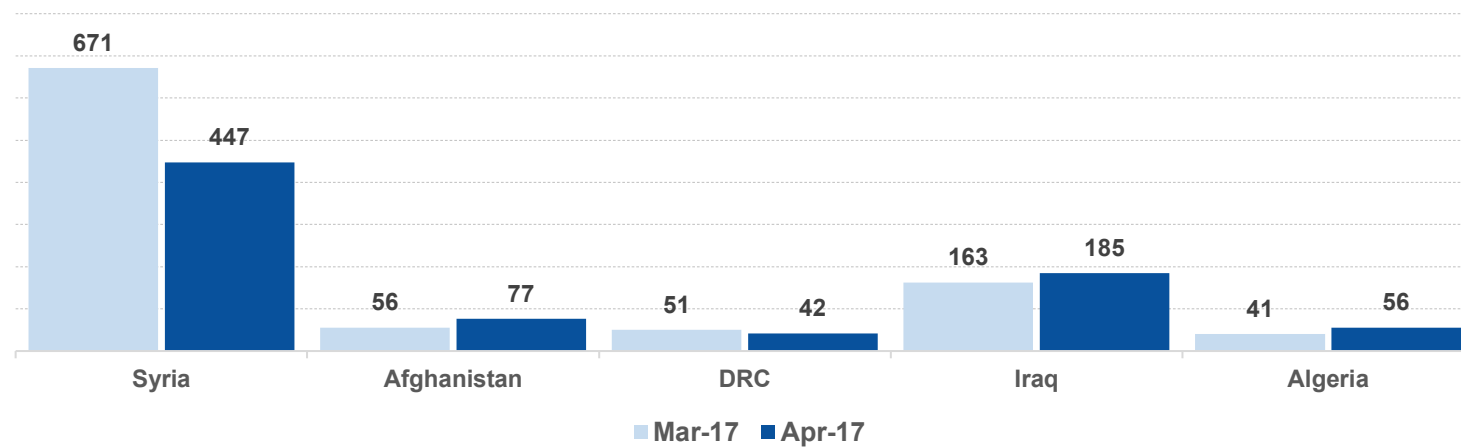

Most common nationalities of sea arrivals