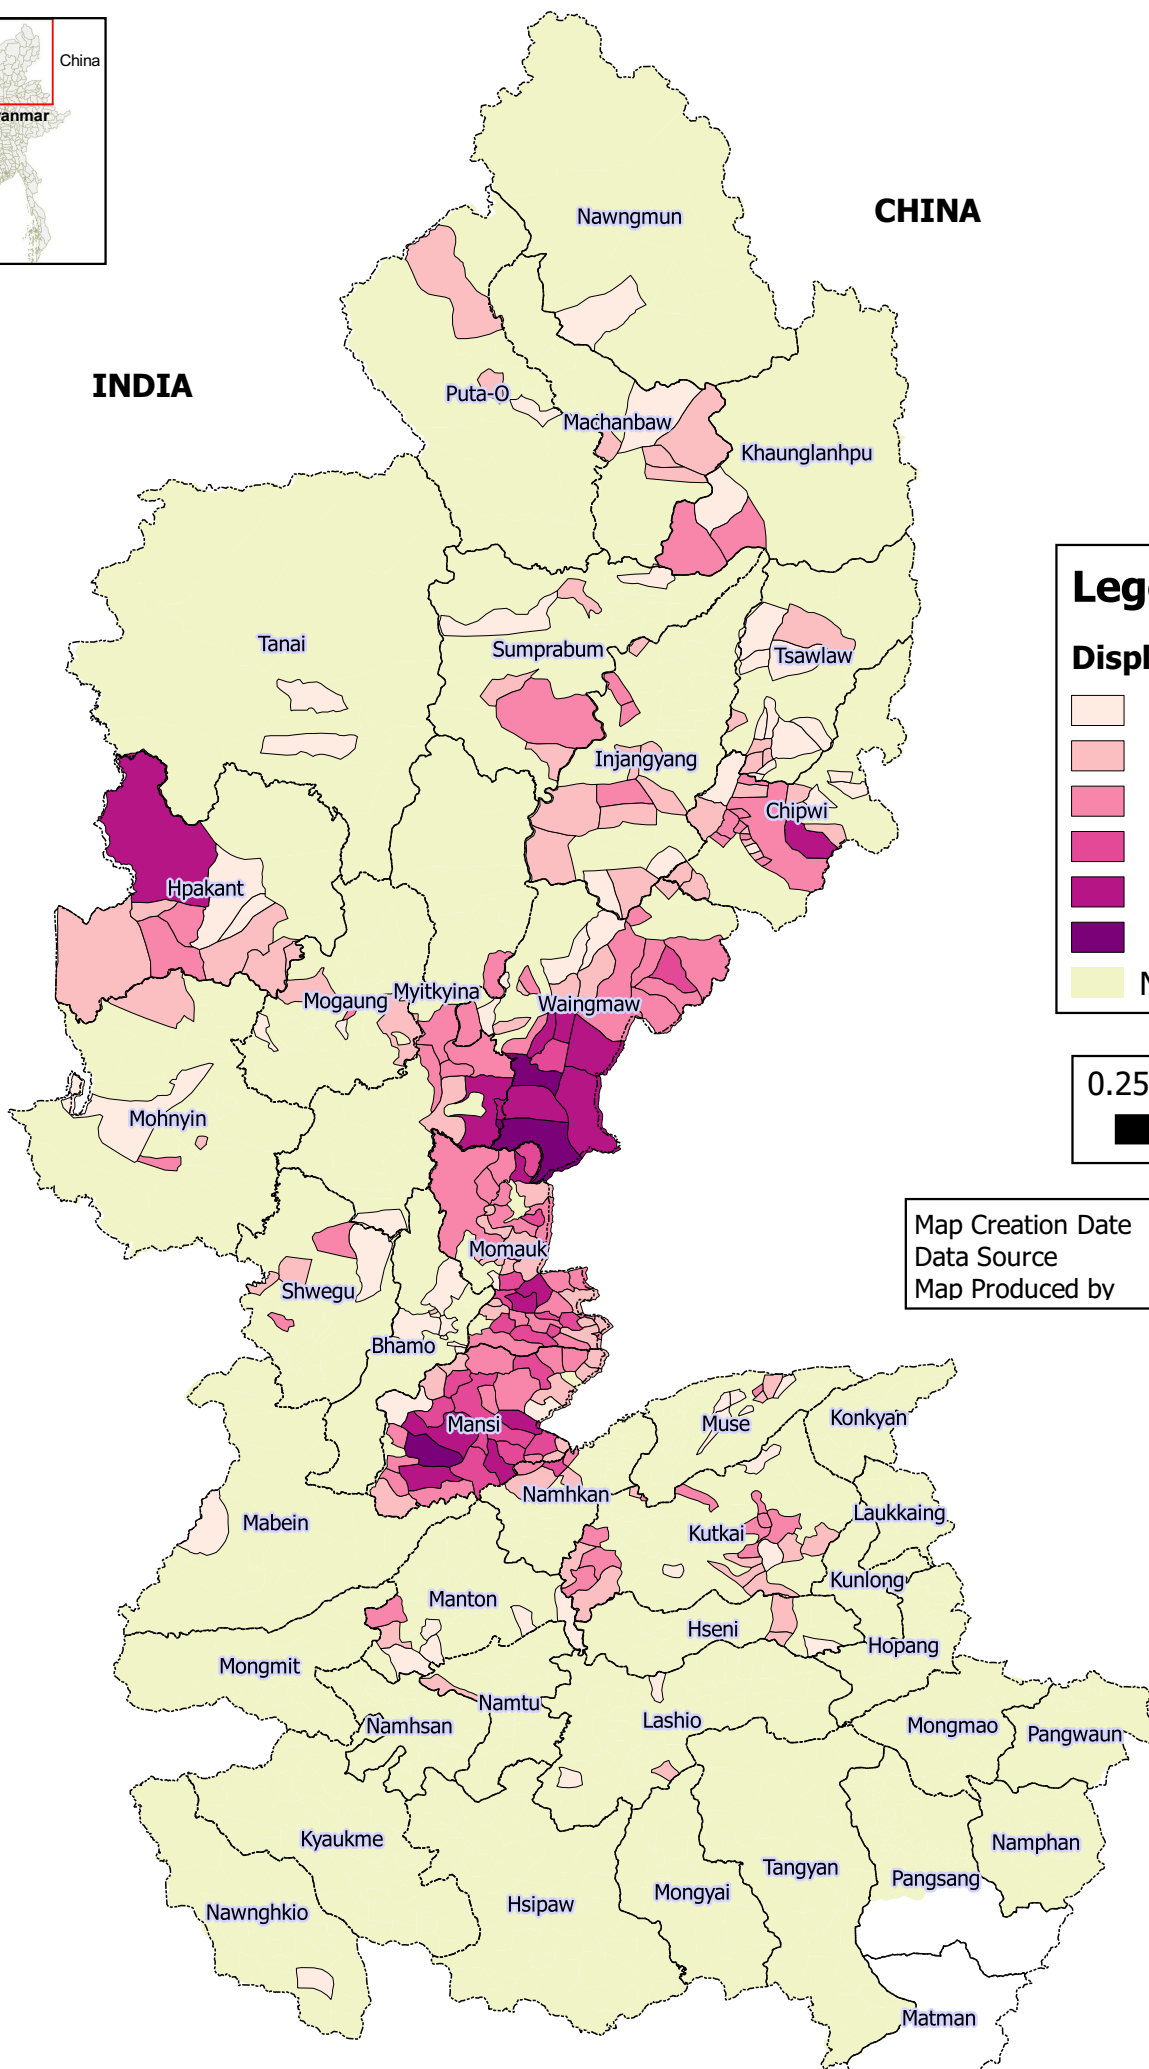

Displaced Population per Village Tract (POO_Camp Profile Round_4), Kachin and Shan (north)

CHINA

INDIA

Legend

Displaced Population

- 0 - 10
- 10 - 100
- 100 - 500
- 500 - 1000
- 1000 - 3000
- 3000 - 7251
- No Displacement

Map Creation Date : 14_Dec_2015
 Data Source : Camp Profiling Data
 Map Produced by : UNHCR