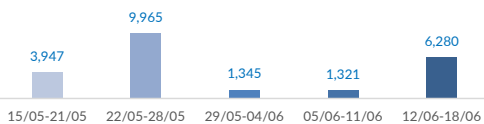

Sea arrivals of last weeks