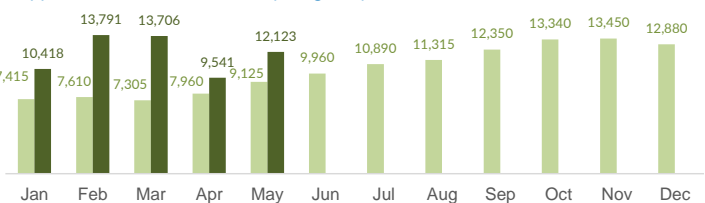

Asylum applications

(Applications are not necessarily lodged by new arrivals)