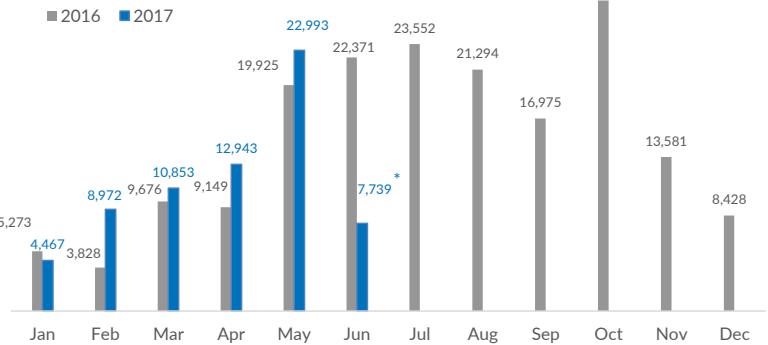

### Estimated # of arrivals during the last seven days

(Based on arrivals or registration figures collected by UNHCR staff)

Mon, 12 Jun 2017	2,211
Tue, 13 Jun 2017	1,397
Wed, 14 Jun 2017	0
Thu, 15 Jun 2017	47
Fri, 16 Jun 2017	26
Sat, 17 Jun 2017	1,325
Sun, 18 Jun 2017	1,274

### Sea arrivals of last weeks

Persons relocated (as of 18 Jun) **6,510**

### % relocated persons of the 39,600 target\*

\* Out of 39,600 originally foreseen to be relocated from Italy, 34,953 commitments have been legally foreseen in the Council Decisions.

### Arrivals per month

\* (as of 18 Jun 2017)