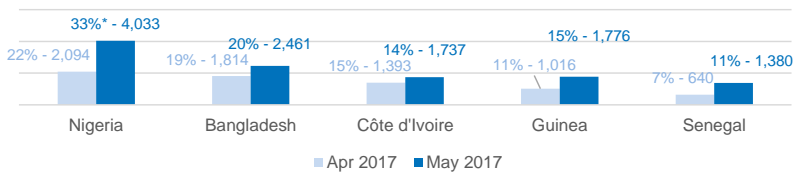

Most common sea arrival nationalities in Italy (comparison with previous month)