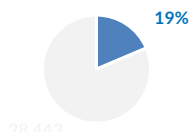

% relocated persons of the 39,600 target*