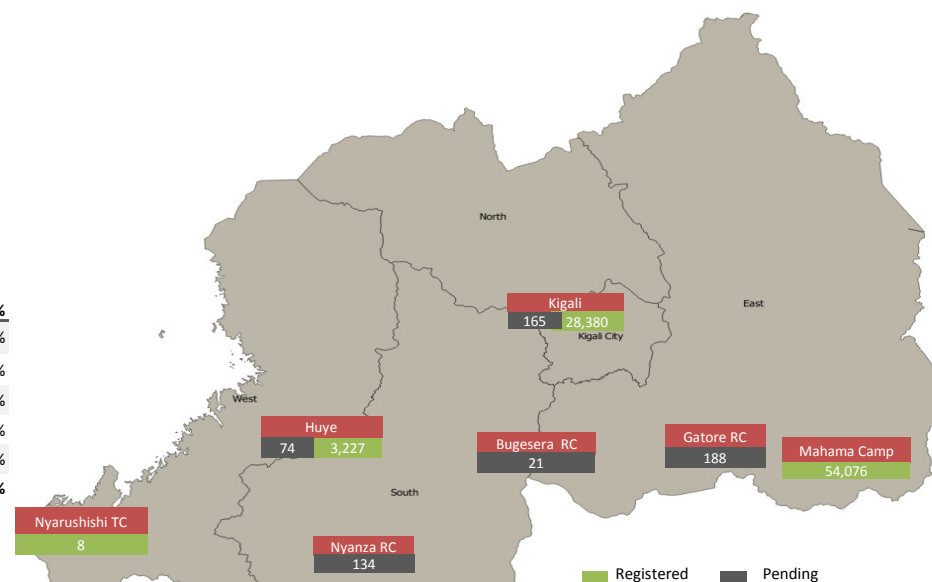

Total Arrivals

Gatore Arrivals

86,273	Total Active Refugees
85,691	Registered L2
582	Registered L1**
9,945	Temporarily Inactivated***
96,155	Active + Inactive Refugees

Kigali Arrivals: 0 Bugesera Arrivals: 1 Nyanza Arrivals: 0

Daily Registration Trends

Area of Origin

Kirundo	36,722	43%
Bujumbura Mairie	31,069	36%
Muyinga	8,098	9%
Ngozi	2,725	3%
Karuzi	1,179	1%
Kayanza	974	1%
Cibitoke	931	1%
Gitega	628	1%
Bubanza	493	1%
Ruyigi	468	1%
Others	2,404	3%
Total	85,691	

Age Cohort

Age Cohort	Female	Male	Total	%
0 - 4 years	6,393	6,610	13,003	15%
5 - 11 years	7,811	7,931	15,742	18%
12 - 17 years	5,395	5,679	11,074	13%
18 - 59 years	21,683	22,366	44,049	51%
60 + years	1,169	654	1,823	2%
Total	42,451	43,240	85,691	100%

Dependants of Burundian Refugees - Other Nationalities

Origin	Female	Male	Total
Rwanda	268	24	292
Tanzania	2	1	3
Belgium	1	-	1
Kenya	1	-	1
Uganda	1	-	1
Total	273	25	298

* Source: MIDIMAR. All other sources are UNHCR