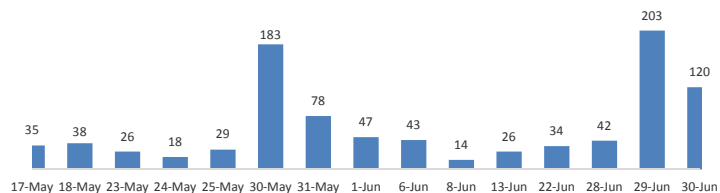

Total Arrivals

Gatore Arrivals

86,273	Total Active Refugees
85,691	Registered L2
582	Registered L1**
9,945	Temporarily Inactivated***
96,155	Active + Inactive Refugees

Kigali Arrivals: 0 Bugesera Arrivals: 1 Nyanza Arrivals: 0

Daily Registration Trends

Area of Origin

Kirundo	36,722	43%
Bujumbura Mairie	31,069	36%
Muyinga	8,098	9%
Ngozi	2,725	3%
Karuzi	1,179	1%
Kayanza	974	1%
Cibitoke	931	1%
Gitega	628	1%
Bubanza	493	1%
Ruyigi	468	1%
Others	2,404	3%
Total	85,691	

Age Cohort

Age Cohort	Female	Male	Total	%
0 - 4 years	6,393	6,610	13,003	15%
5 - 11 years	7,811	7,931	15,742	18%
12 - 17 years	5,395	5,679	11,074	13%
18 - 59 years	21,683	22,366	44,049	51%
60 + years	1,169	654	1,823	2%
Total	42,451	43,240	85,691	100%