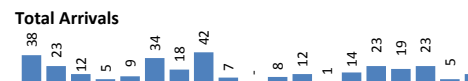

Registration Statistics

Registered	
Mahama	-
Kigali	-
Nyarushishi	-
Total	-

Camp / Reception Centre Population		
Bugesera*	53	32
Nyanza*	130	64
Nyarushishi*	8	4
Mahama	54,027	18,618
Gatore*	128	86
Kigali	28,501	14,330
Huye	3,302	1,276
Total	86,149	34,410

86,149	Total Active Refugees
85,582	Registered L2
567	Registered L1**
10,163	Temporarily Inactivated***
96,312	Active + Inactive Refugees

Kigali Arrivals: 5 Bugesera Arrivals: 0 Nyanza Arrivals: 0

Daily Registration Trends