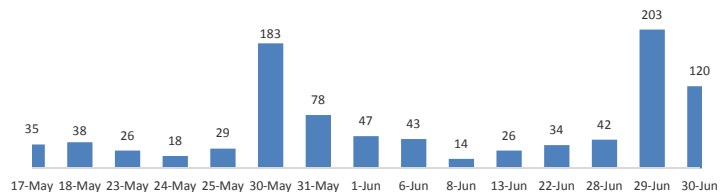

Registration Statistics

Registered	
Mahama	-
Kigali	-
Nyarushishi	-
Total	-

Camp / Reception Centre Population		
Bugesera*	53	32
Nyanza*	130	64
Nyarushishi*	8	4
Mahama	54,027	18,618
Gatore*	128	86
Kigali	28,501	14,330
Huye	3,302	1,276
Total	86,149	34,410

86,149	Total Active Refugees
85,582	Registered L2
567	Registered L1**
10,163	Temporarily Inactivated***
96,312	Active + Inactive Refugees

Kigali Arrivals: 5 Bugesera Arrivals: 0 Nyanza Arrivals: 0

Daily Registration Trends