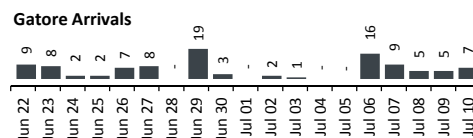

Registration Statistics

Registered	
Mahama	-
Kigali	-
Nyarushishi	-
Total	-

Camp / Reception Centre Population		
Bugesera*	53	32
Nyanza*	130	64
Nyarushishi*	8	4
Mahama	54,027	18,618
Gatore*	128	86
Kigali	28,501	14,330
Huye	3,302	1,276
Total	86,149	34,410

86,149	Total Active Refugees
85,582	Registered L2
567	Registered L1**
10,163	Temporarily Inactivated***
96,312	Active + Inactive Refugees

Kigali Arrivals: 5 Bugesera Arrivals: 0 Nyanza Arrivals: 0

Daily Registration Trends