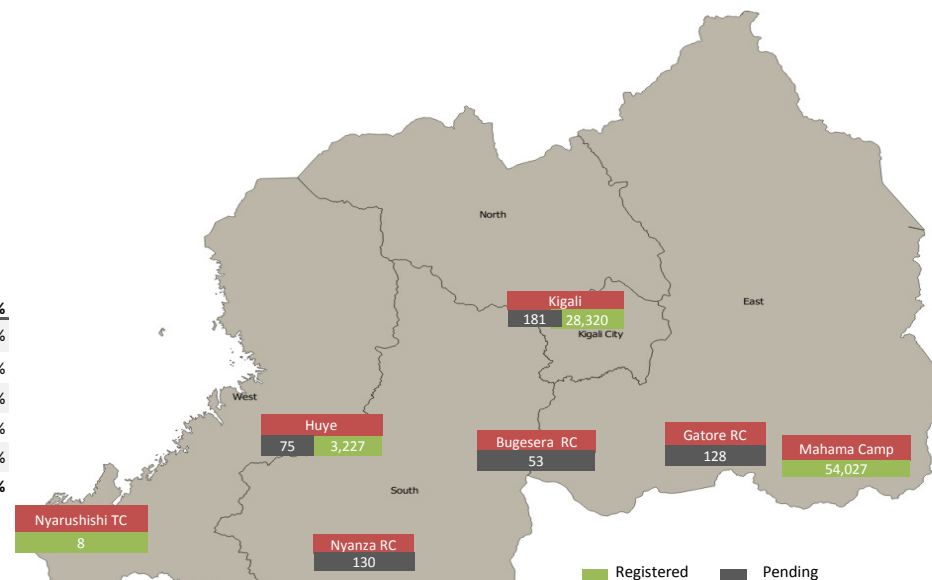

* Source: MIDIMAR. All other sources are UNHCR

** Individuals registered in Nyanza, Gatore, Bugesera RCs have undergone level 1 biometric registration

*** Inactivated due to absence at food distribution for 3 or more consecutive months in Sep 2015 - June 2017 (8,706) or spontaneous departure to BDI (1,457)

For more information please visit our website: <http://data2.unhcr.org/en/situations/burundi/location/2006>