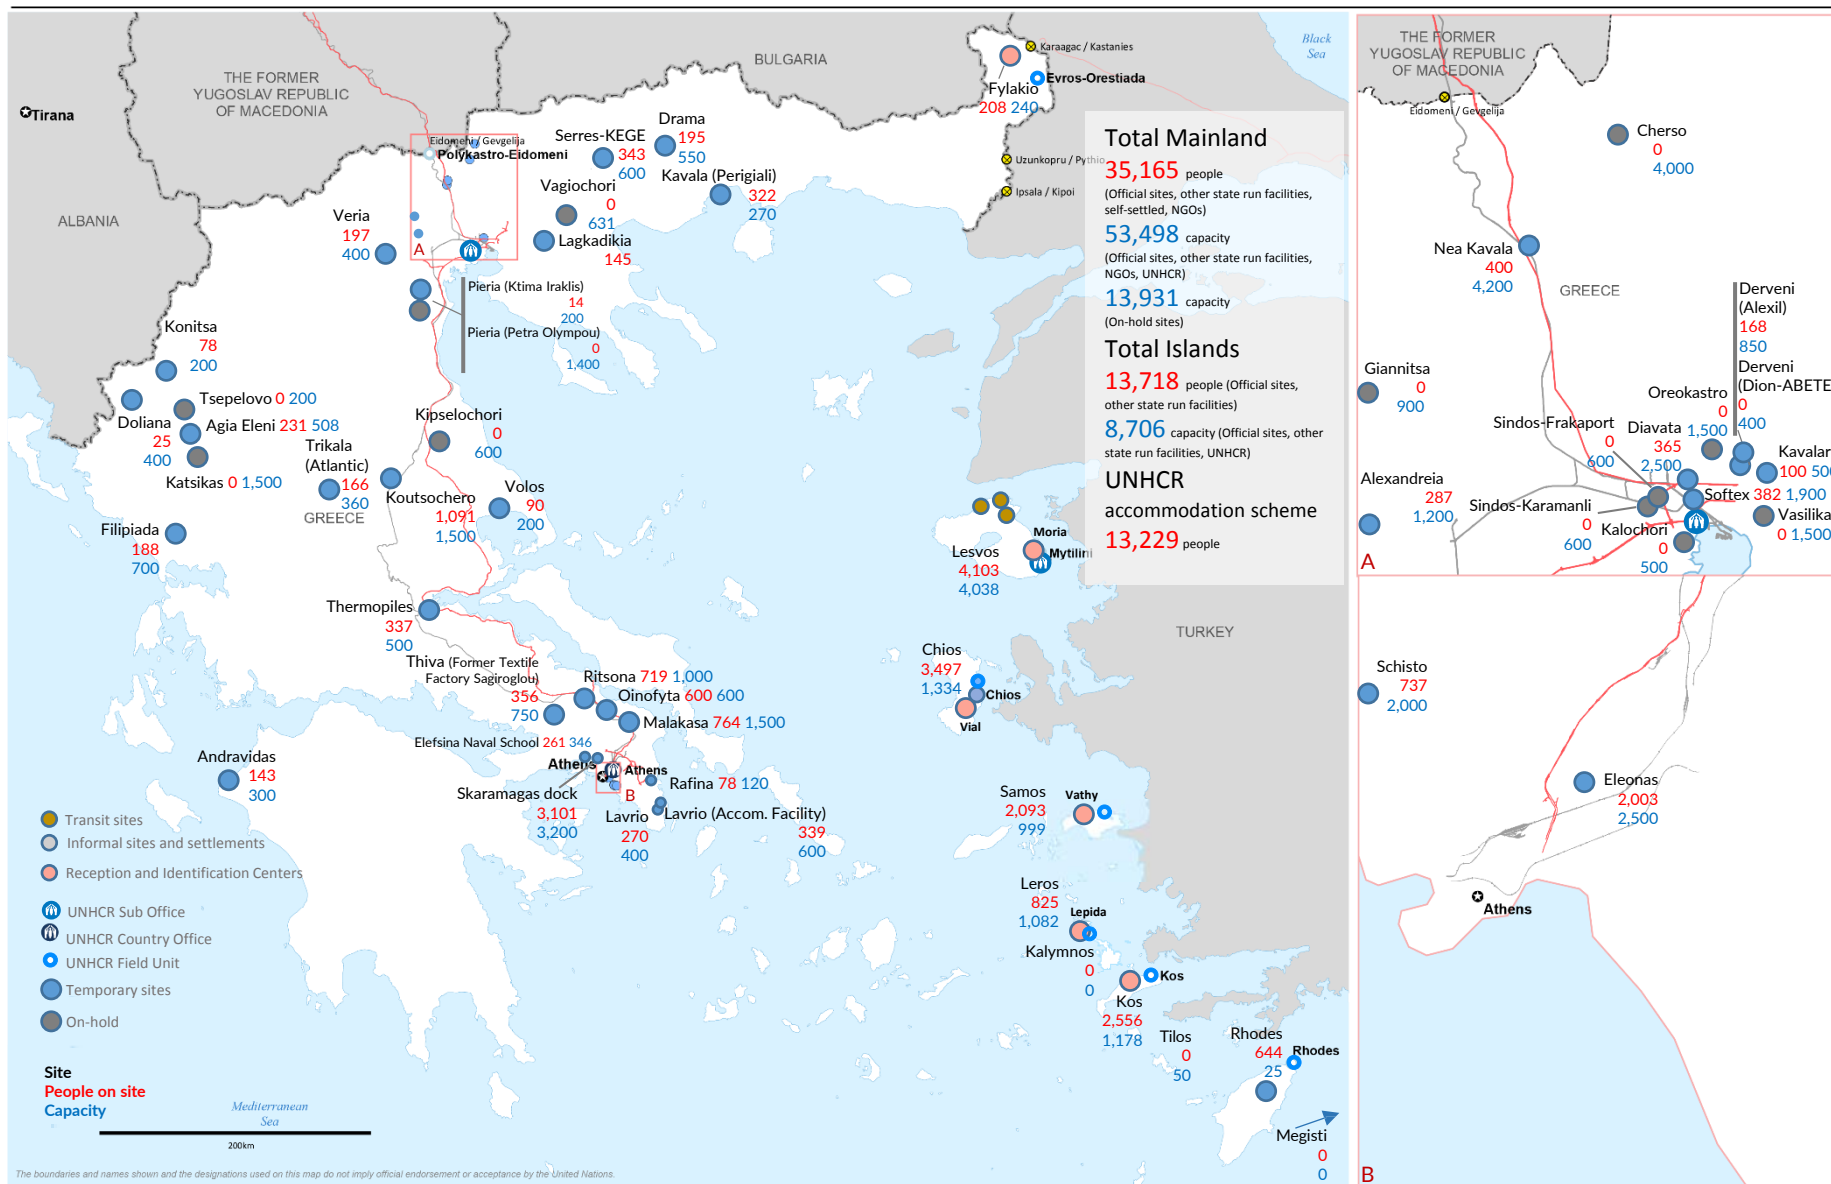

Europe Refugee Emergency

Weekly map indicating capacity and occupancy (Governmental figures)

As of 11 July 2017 10:00 a.m. EET

Presence and capacity are based on Governmental figures from the Coordination Centre for the Management of the Refugee Crisis, as of 11/07/2017 10:00 a.m. Eastern European Time. Online map with additional information: <http://www.unhcr.gr/sites>

Funded by European Union Humanitarian Aid