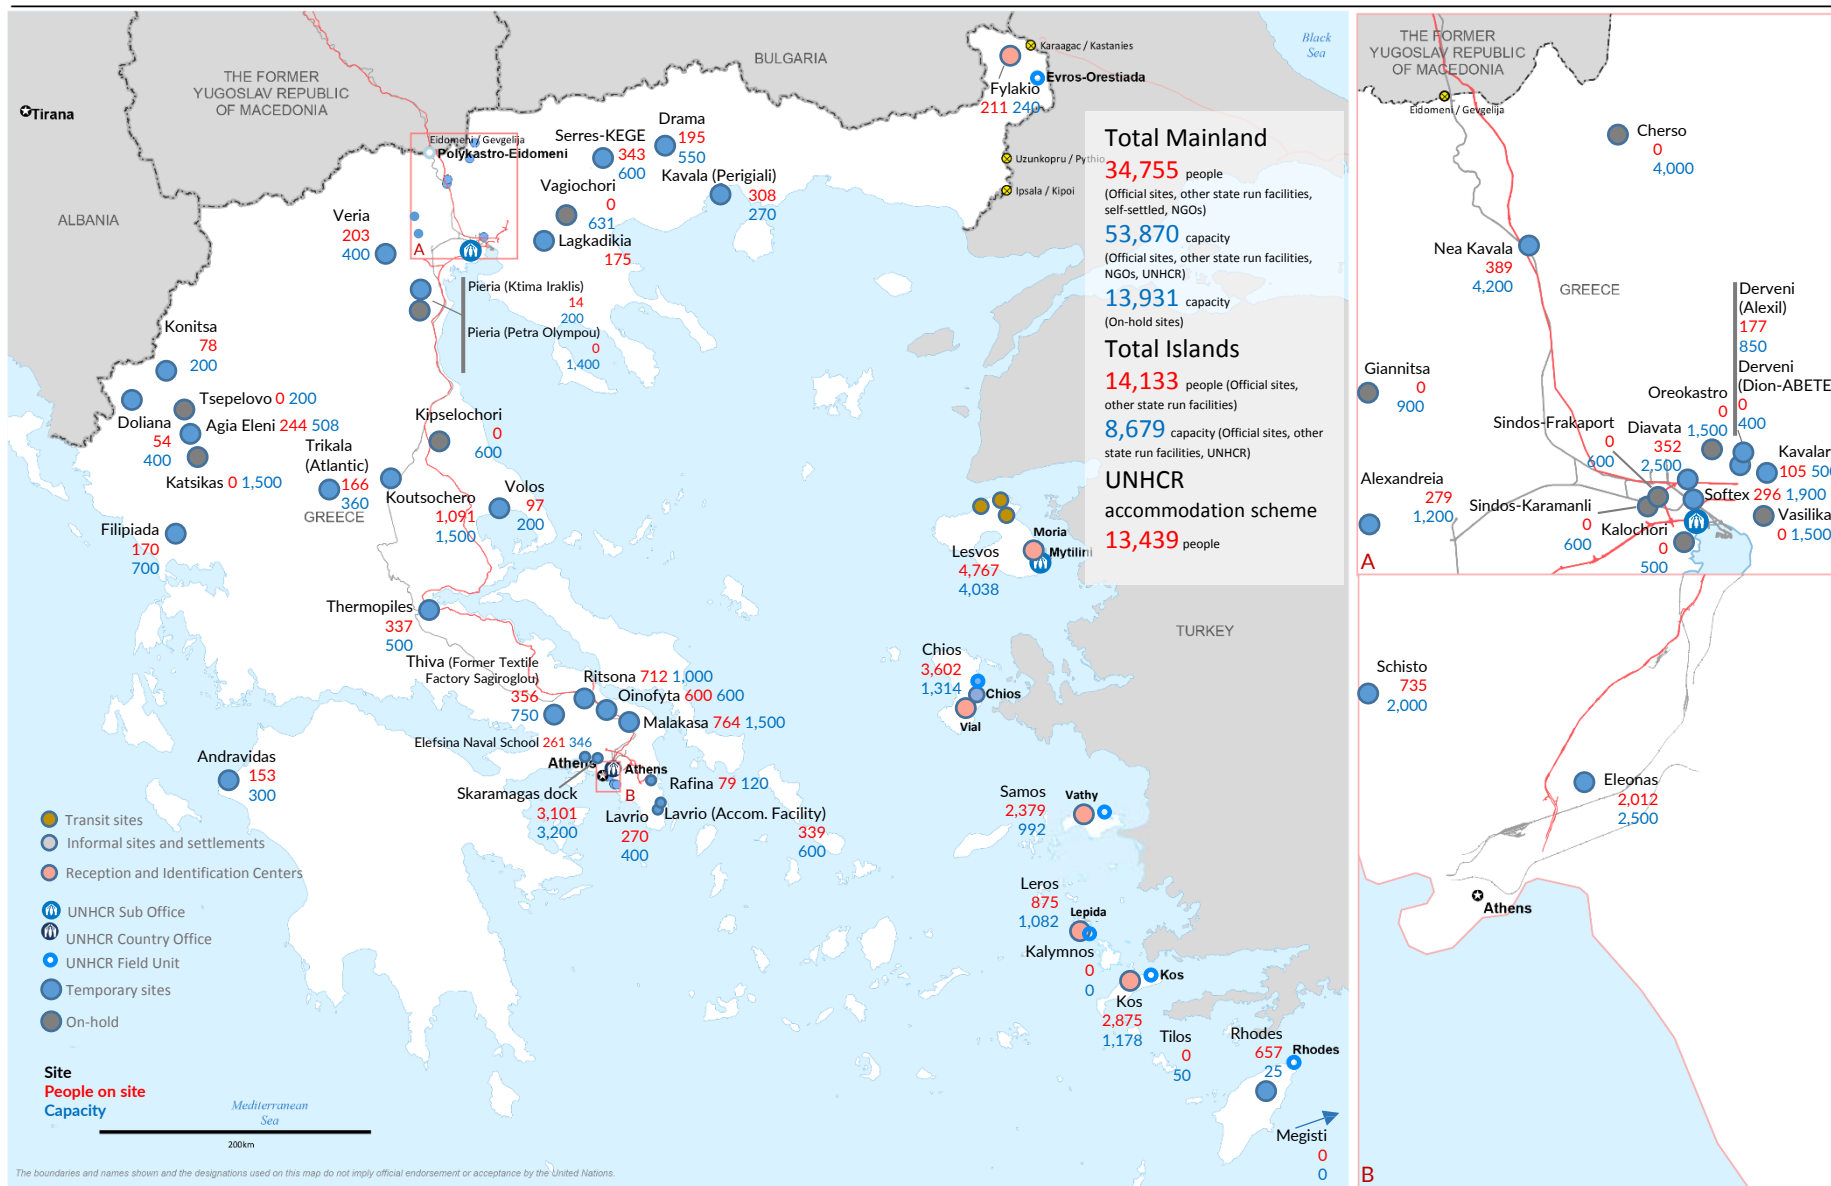

# Europe Refugee Emergency

## Weekly map indicating capacity and occupancy (Governmental figures)

As of 18 July 2017 10:00 a.m. EET

Presence and capacity are based on Governmental figures from the Coordination Centre for the Management of the Refugee Crisis, as of 18/07/2017 10:00 a.m. Eastern European Time. Online map with additional information: <http://www.unhcr.gr/sites>