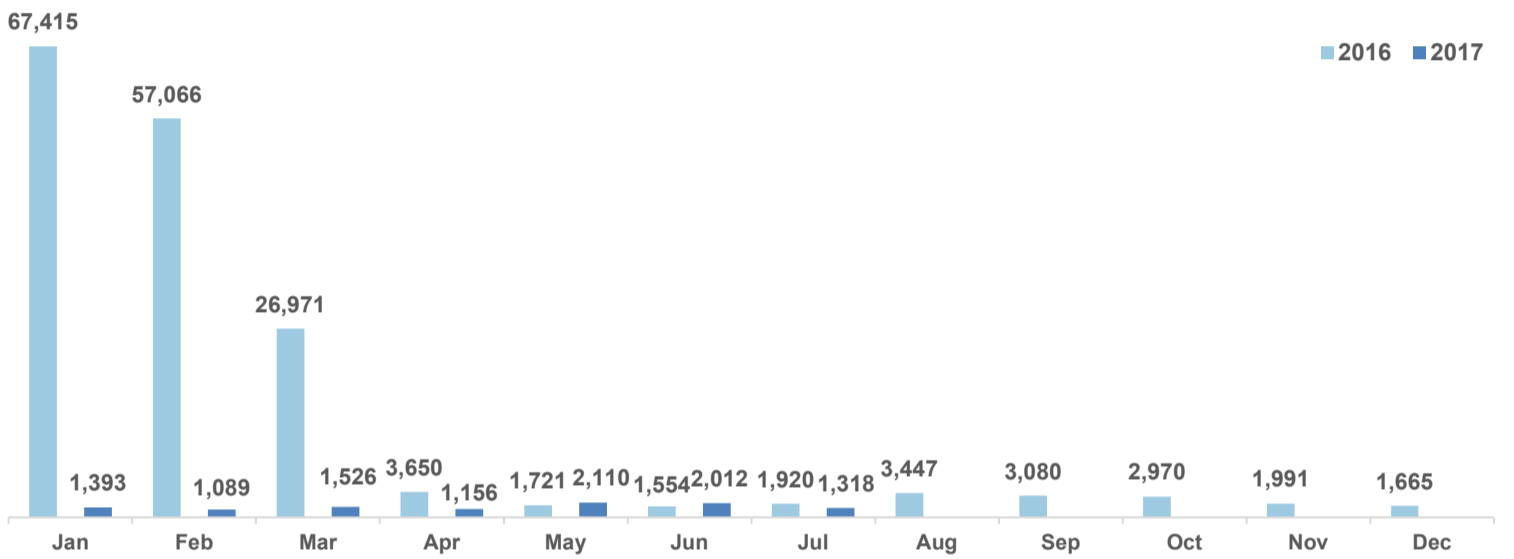

**Total arrivals in Greece (Jan - Jul 2017):** 10,604

**Total arrivals in Greece during Jul 2017:** 1,318

**Average daily arrivals during Jul 2017:** 73

**Average daily arrivals during Jun 2017:** 67

**Daily estimated departures from islands to Mainland:** 37

**Estimated departures from islands to Mainland during Jul 2017:** 876

**Dead and missing**  
146 dead - 51 missing (Dec. 2016)  
9 dead - 0 missing (Apr. 2017)

(Source: Hellenic Coast Guard, Greek territorial waters, provisional data)

**Arrivals per month**

**Asylum applications**

(Applications are not necessarily made by new arrivals)

**Estimated # of arrivals during the last seven days**

(Based on arrivals or registration figures as provided by authorities, arrows indicating higher or lower number based on the day before)