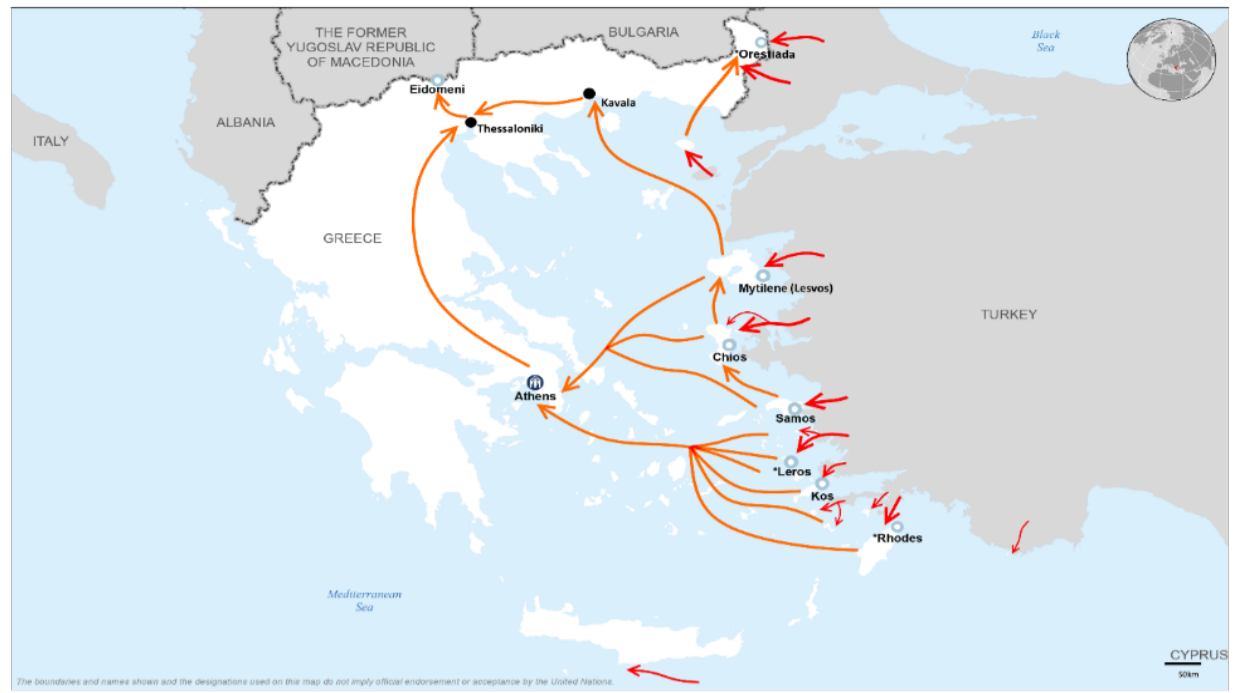

**Total arrivals in Greece (Jan - Jul 2017):** 10,604

**Total arrivals in Greece during Jul 2017:** 1,318

**Average daily arrivals during Jul 2017:** 73

**Average daily arrivals during Jun 2017:** 67

**Daily estimated departures from islands to Mainland:** 37

**Estimated departures from islands to Mainland during Jul 2017:** 876

**Dead and missing**  
146 dead - 51 missing (Dec. 2016)  
9 dead - 0 missing (Apr. 2017)

(Source: Hellenic Coast Guard, Greek territorial waters, provisional data)

**Relocation Procedures (up to 09 July)**

**Total Relocation Requests:** 24,030  
**Implemented Transfers (Departures):** 16,155

Source: Asylum service

**Most common nationalities of sea arrivals**

Source: Hellenic Police.