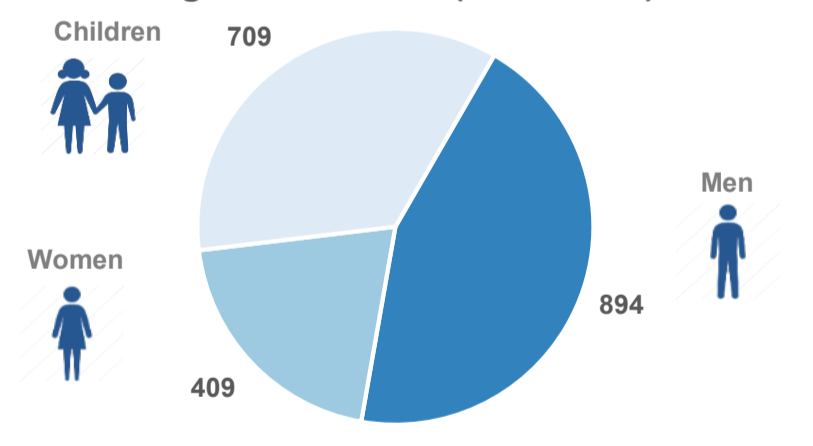

Age and Gender (June 2017)