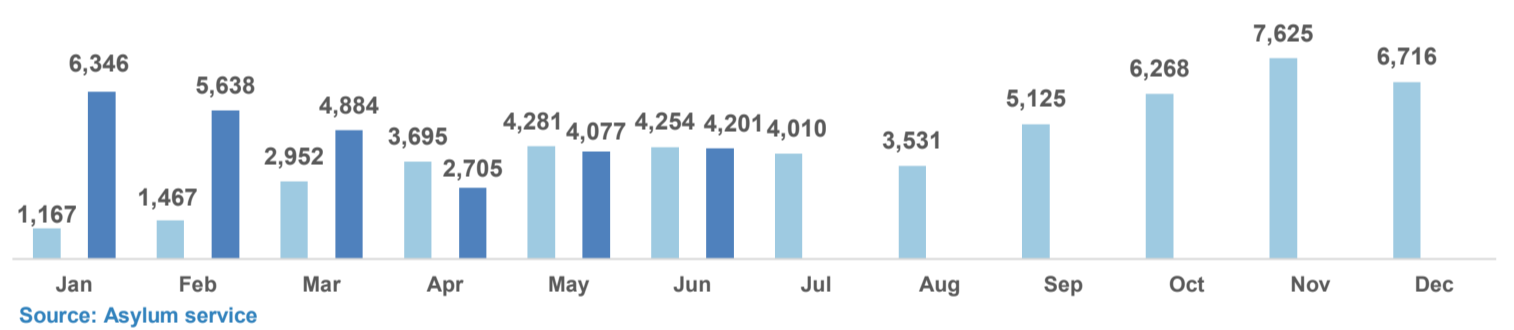

**Total arrivals in Greece (Jan - Jul 2017):** 10,604

**Total arrivals in Greece during Jul 2017:** 1,318

**Average daily arrivals during Jul 2017:** 73

**Average daily arrivals during Jun 2017:** 67

**Daily estimated departures from islands to Mainland:** 37

**Estimated departures from islands to Mainland during Jul 2017:** 876

**Dead and missing**  
146 dead - 51 missing (Dec. 2016)  
9 dead - 0 missing (Apr. 2017)

(Source: Hellenic Coast Guard, Greek territorial waters, provisional data)

**Arrivals per month**

**Asylum applications**

(Applications are not necessarily made by new arrivals)

**Estimated # of arrivals during the last seven days**

(Based on arrivals or registration figures as provided by authorities, arrows indicating higher or lower number based on the day before)