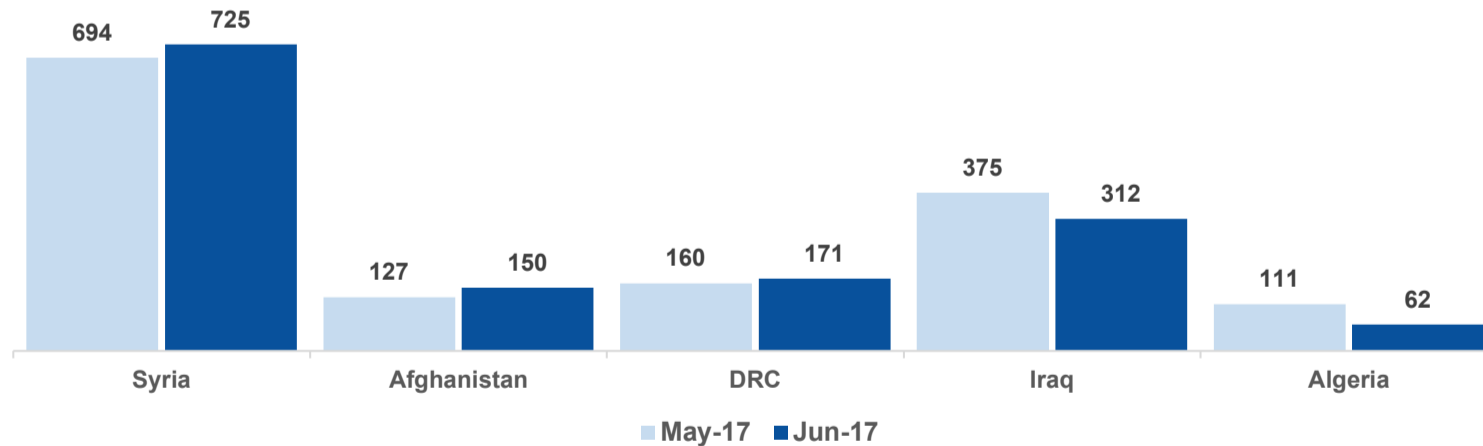

Most common nationalities of sea arrivals