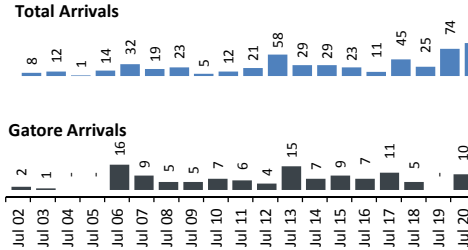

Registration Statistics

Registered on 19-20 July 2017

Mahama	-
Kigali	298
Nyarushishi	-
<b>Total</b>	<b>298</b>

Camp / Reception Centre Population

Bugesera*	73	48
Nyanza*	21	11
Nyarushishi*	-	-
Mahama	54,572	18,847
Gatore*	91	53
Kigali	28,509	14,349
Huye	3,325	1,272
<b>Total</b>	<b>86,591</b>	<b>34,580</b>

<b>86,591</b>	<b>Total Active Refugees</b>
86,086	Registered L2
505	Registered L1**
10,163	Temporarily Inactivated***
96,754	Active + Inactive Refugees

Kigali Arrivals: 75 Bugesera Arrivals: 1 Nyanza/Huye Arrivals: 4