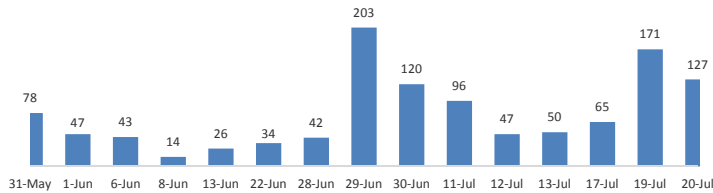

86,591	Total Active Refugees
86,086	Registered L2
505	Registered L1**
10,163	Temporarily Inactivated***
96,754	Active + Inactive Refugees

Kigali Arrivals: 75 Bugesera Arrivals: 1 Nyanza/Huye Arrivals: 4

Daily Registration Trends

Area of Origin

Kirundo	36,817	43%
Bujumbura Mairie	31,224	36%
Muyinga	8,101	9%
Ngozi	2,755	3%
Karuzi	1,169	1%
Kayanza	973	1%
Cibitoke	935	1%
Gitega	639	1%
Bubanza	495	1%
Ruyigi	472	1%
Others	2,506	3%
Total	86,086	

Age Cohort

Age Cohort	Female	Male	Total	%
0 - 4 years	6,442	6,649	13,091	15%
5 - 11 years	7,831	7,957	15,788	18%
12 - 17 years	5,412	5,699	11,111	13%
18 - 59 years	21,765	22,504	44,269	51%
60 + years	1,171	656	1,827	2%
Total	42,621	43,465	86,086	100%

Dependants of Burundian Refugees - Other Nationalities

Origin	Female	Male	Total
Rwanda	270	23	293
Tanzania	2	1	3
Belgium	1	-	1
Kenya	1	-	1
Uganda	1	-	1
Total	275	24	299