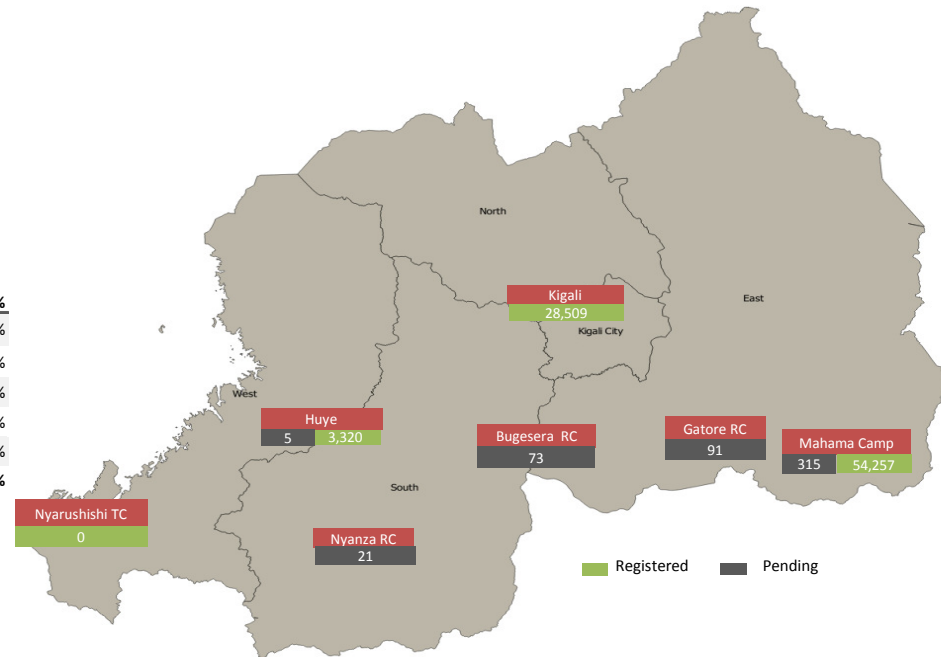

<b>86,591</b>	<b>Total Active Refugees</b>
86,086	Registered L2
505	Registered L1**
10,163	Temporarily Inactivated***
96,754	Active + Inactive Refugees

Kigali Arrivals: 75 Bugesera Arrivals: 1 Nyanza/Huye Arrivals: 4

Daily Registration Trends

Area of Origin

Kirundo	36,817	43%
Bujumbura Mairie	31,224	36%
Muyinga	8,101	9%
Ngozi	2,755	3%
Karuzi	1,169	1%
Kayanza	973	1%
Cibitoke	935	1%
Gitega	639	1%
Bubanza	495	1%
Ruyigi	472	1%
Others	2,506	3%
<b>Total</b>	<b>86,086</b>	

Age Cohort

Age Cohort	Female	Male	Total	%
0 - 4 years	6,442	6,649	13,091	15%
5 - 11 years	7,831	7,957	15,788	18%
12 - 17 years	5,412	5,699	11,111	13%
18 - 59 years	21,765	22,504	44,269	51%
60 + years	1,171	656	1,827	2%
<b>Total</b>	<b>42,621</b>	<b>43,465</b>	<b>86,086</b>	<b>100%</b>

Dependants of Burundian Refugees - Other Nationalities

Origin	Female	Male	Total
Rwanda	270	23	293
Tanzania	2	1	3
Belgium	1	-	1
Kenya	1	-	1
Uganda	1	-	1
<b>Total</b>	<b>275</b>	<b>24</b>	<b>299</b>

\* Source: MIDIMAR. All other sources are UNHCR