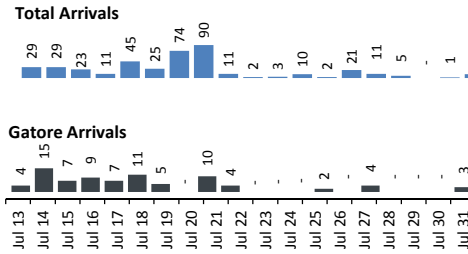

Registration Statistics

Registered on 24-27 July 2017

Mahama	377
Kigali	-
Nyarushishi	-
<b>Total</b>	<b>377</b>

Camp / Reception Centre Population

Bugesera*	86	58
Nyanza*	29	16
Nyarushishi*	-	-
Mahama	54,486	18,741
Gatore*	90	51
Kigali	28,361	14,299
Huye	3,321	1,271
<b>Total</b>	<b>86,373</b>	<b>34,436</b>

	<b>86,373</b>	<b>Total Active Refugees</b>
	86,117	Registered L2
	256	Registered L1**
	10,496	Temporarily Inactivated***
	96,869	Active + Inactive Refugees

Kigali Arrivals: 3 Bugesera Arrivals: 4 Nyanza/Huye Arrivals: 0