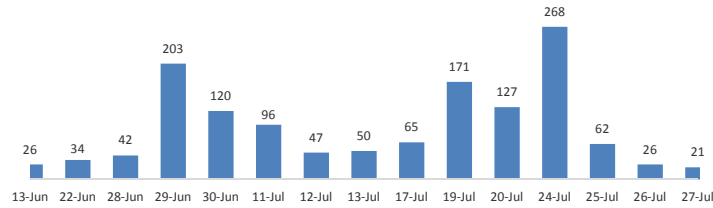

86,373	Total Active Refugees
	86,117	Registered L2
	256	Registered L1**
	10,496	Temporarily Inactivated***
	96,869	Active + Inactive Refugees

Kigali Arrivals: 3 Bugesera Arrivals: 4 Nyanza/Huye Arrivals: 0

Daily Registration Trends

Area of Origin

Kirundo	37,578	44%
Bujumbura Mairie	30,674	36%
Muyinga	7,972	9%
Ngozi	3,388	4%
Karuzi	1,197	1%
Kayanza	939	1%
Cibitoke	910	1%
Gitega	530	1%
Bubanza	632	1%
Ruyigi	487	1%
Others	1,810	2%
Total	86,117	

Age Cohort

Age Cohort	Female	Male	Total	%
0 - 4 years	6,393	6,627	13,020	15%
5 - 11 years	7,948	8,032	15,980	19%
12 - 17 years	5,381	5,776	11,157	13%
18 - 59 years	21,707	22,406	44,113	51%
60 + years	1,166	681	1,847	2%
Total	42,595	43,522	86,117	100%

Dependants of Burundian Refugees - Other Nationalities

Origin	Female	Male	Total
Rwanda	331	20	351
Tanzania	2	1	3
Belgium	1	-	1
Kenya	1	-	1
Uganda	1	1	2
Total	336	22	358