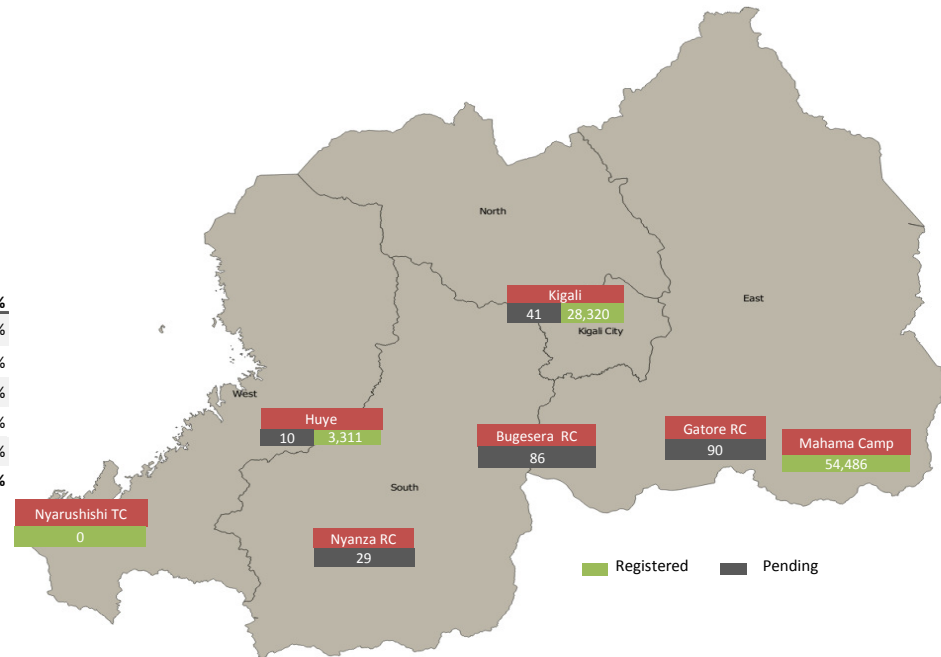

	<b>86,373</b>	<b>Total Active Refugees</b>
	86,117	Registered L2
	256	Registered L1**
	10,496	Temporarily Inactivated***
	96,869	Active + Inactive Refugees

Kigali Arrivals: 3 Bugesera Arrivals: 4 Nyanza/Huye Arrivals: 0

Daily Registration Trends

**Area of Origin**

Kirundo	37,578	44%
Bujumbura Mairie	30,674	36%
Muyinga	7,972	9%
Ngozi	3,388	4%
Karuzi	1,197	1%
Kayanza	939	1%
Cibitoke	910	1%
Gitega	530	1%
Bubanza	632	1%
Ruyigi	487	1%
Others	1,810	2%
<b>Total</b>	<b>86,117</b>	

**Age Cohort**

Age Cohort	Female	Male	Total	%
0 - 4 years	6,393	6,627	13,020	15%
5 - 11 years	7,948	8,032	15,980	19%
12 - 17 years	5,381	5,776	11,157	13%
18 - 59 years	21,707	22,406	44,113	51%
60 + years	1,166	681	1,847	2%
<b>Total</b>	<b>42,595</b>	<b>43,522</b>	<b>86,117</b>	<b>100%</b>

Dependants of Burundian Refugees - Other Nationalities

Origin	Female	Male	Total
Rwanda	331	20	351
Tanzania	2	1	3
Belgium	1	-	1
Kenya	1	-	1
Uganda	1	1	2
<b>Total</b>	<b>336</b>	<b>22</b>	<b>358</b>

\* Source: MIDIMAR. All other sources are UNHCR