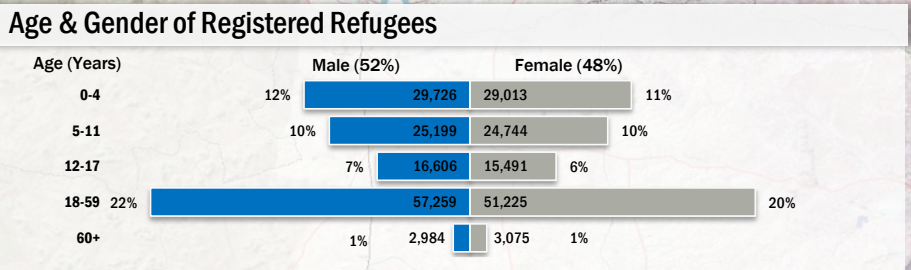

Total Number of Persons of Concern	318,444
Total Number of Biometrically Registered Refugees	255,322
Total Number of Registered Households	90,081
Total Number of Asylum Seekers	39,815
POC Awaiting Biometric Registration	143