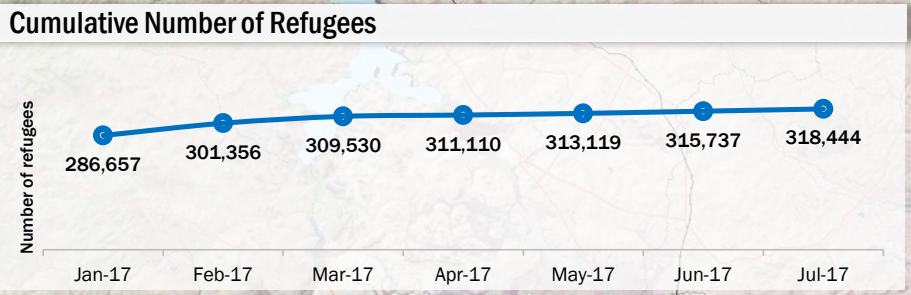

Total Number of Persons of Concern	318,444
Total Number of Biometrically Registered Refugees	255,322
Total Number of Registered Households	90,081
Total Number of Asylum Seekers	39,815
POC Awaiting Biometric Registration	143