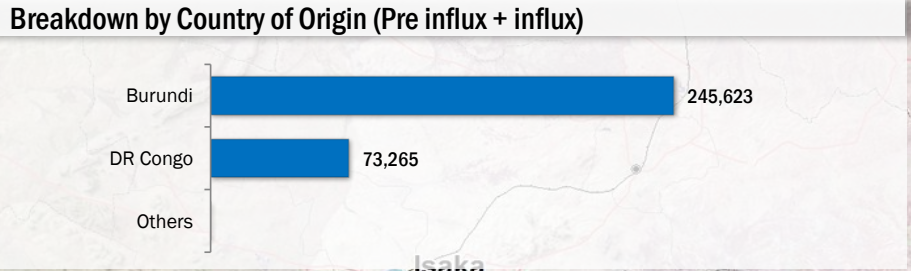

Total Number of Persons of Concern	318,444
Total Number of Biometrically Registered Refugees	255,322
Total Number of Registered Households	90,081
Total Number of Asylum Seekers	39,815
POC Awaiting Biometric Registration	143