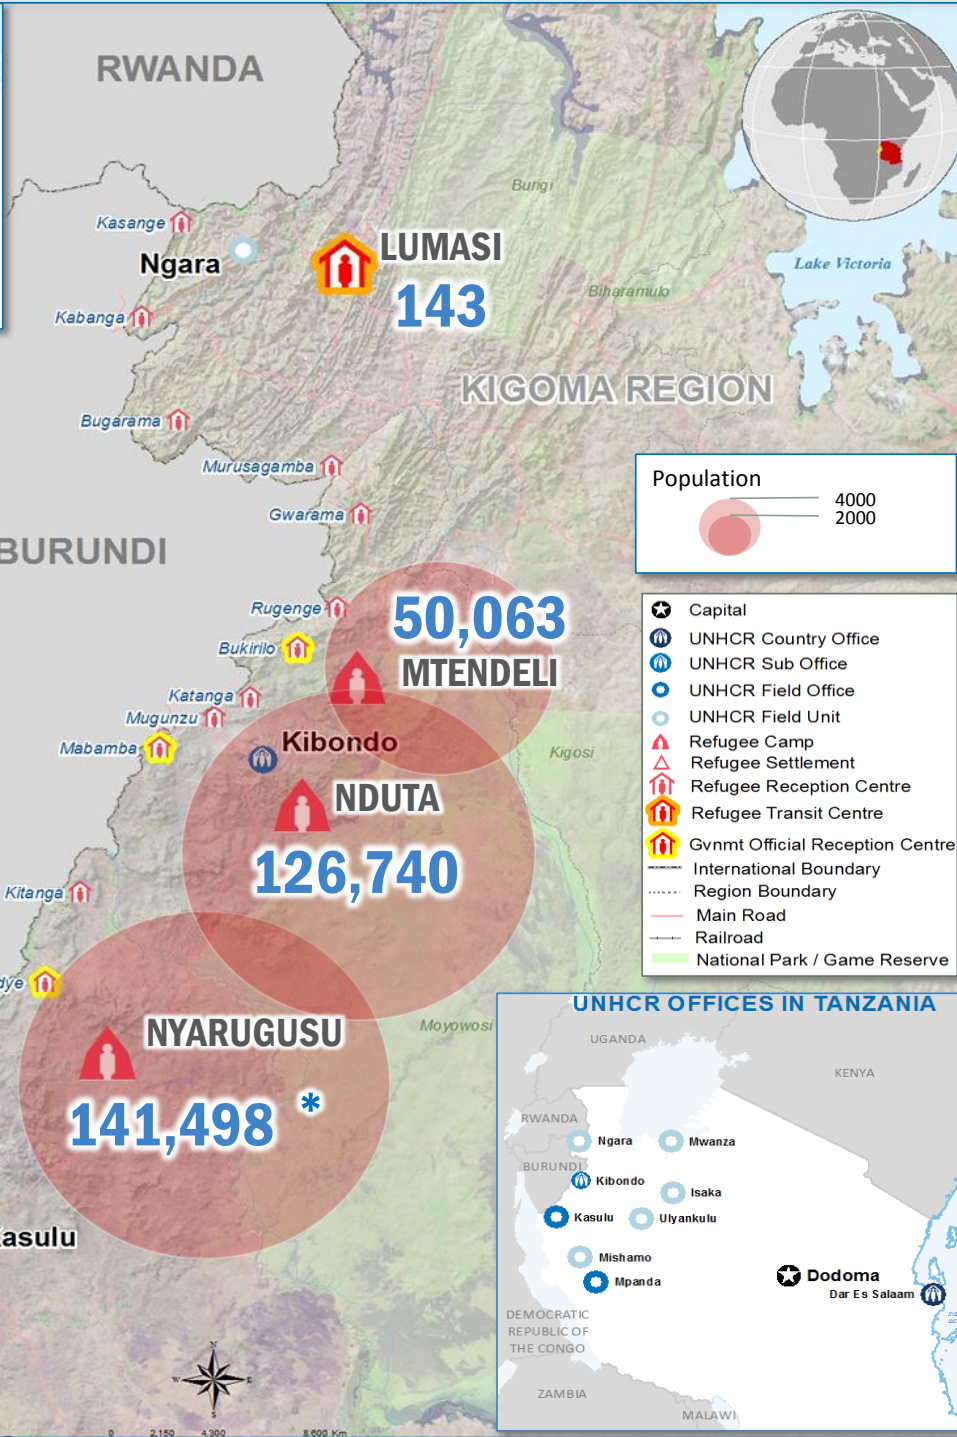

North-West Tanzania - REFUGEE CAMPS POPULATION UPDATE

as of 31 July 2017

- Capital
- UNHCR Country Office
- UNHCR Sub Office
- UNHCR Field Office
- UNHCR Field Unit
- Refugee Camp
- Refugee Settlement
- Refugee Reception Centre
- Refugee Transit Centre
- Govmt Official Reception Centre
- International Boundary
- Region Boundary
- Main Road
- Railroad
- National Park / Game Reserve