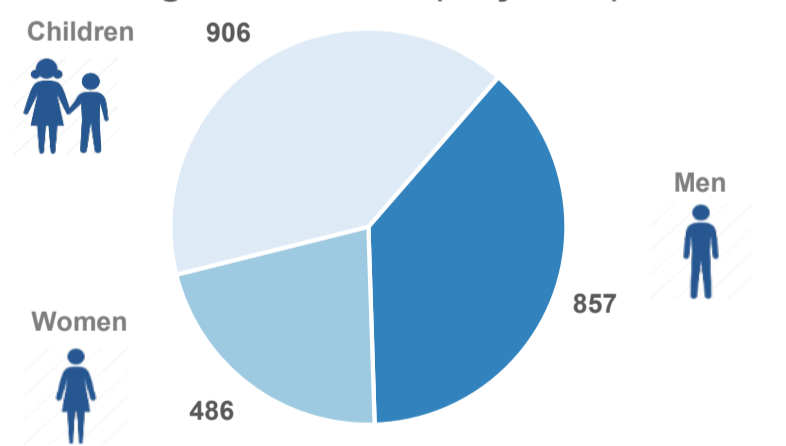

Age and Gender (July 2017)