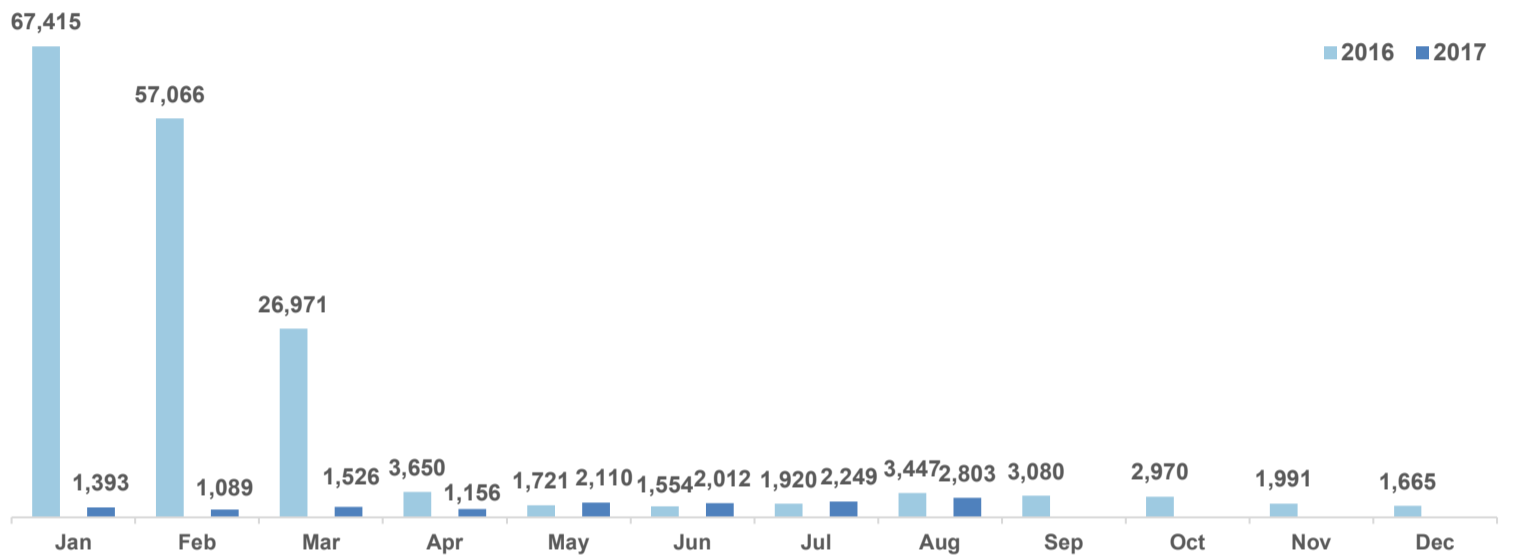

Total arrivals in Greece (Jan - Aug 2017): **14,338**

Total arrivals in Greece during Aug 2017: **2,803**

Average daily arrivals during Aug 2017: **122**

Average daily arrivals during Jul 2017: **73**

Daily estimated departures from islands to Mainland: **263**

Estimated departures from islands to Mainland during Aug 2017: **1,794**

Dead and missing

146 dead - 51 missing (Dec. 2016)

9 dead - 0 missing (Apr. 2017)

(Source: Hellenic Coast Guard, Greek territorial waters, provisional data)

Arrivals per month

Asylum applications

(Applications are not necessarily made by new arrivals)

Estimated # of arrivals during the last seven days

(Based on arrivals or registration figures as provided by authorities, arrows indicating higher or lower number based on the day before)

17-08-2017	▼	52
18-08-2017	▲	74
19-08-2017	▲	341
20-08-2017	▼	19
21-08-2017	▲	512
22-08-2017	▼	221
23-08-2017	▼	125

Relocation Procedures (up to 20 August)

Total Relocation Requests: **24,705**

Implemented Transfers (Departures): **18,098**