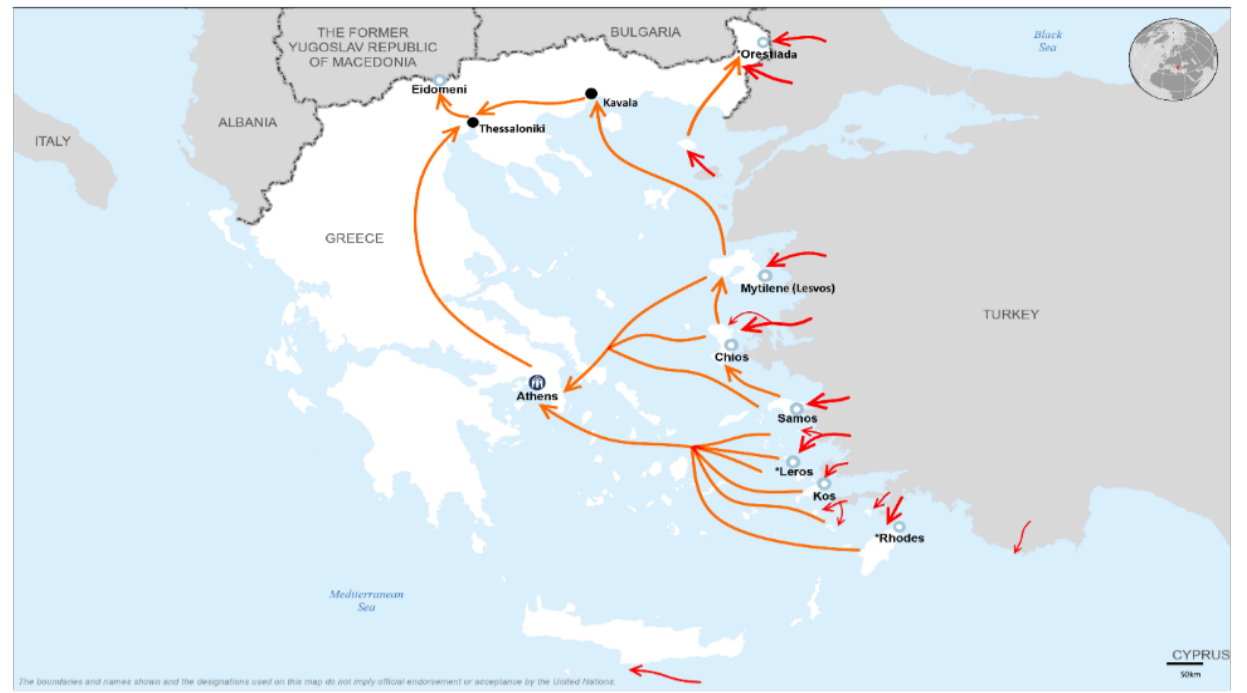

Total arrivals in Greece (Jan - Aug 2017): **14,338**

Total arrivals in Greece during Aug 2017: **2,803**

Average daily arrivals during Aug 2017: **122**

Average daily arrivals during Jul 2017: **73**

Daily estimated departures from islands to Mainland: **263**

Estimated departures from islands to Mainland during Aug 2017: **1,794**

Dead and missing

146 dead - 51 missing (Dec. 2016)

9 dead - 0 missing (Apr. 2017)

(Source: Hellenic Coast Guard, Greek territorial waters, provisional data)