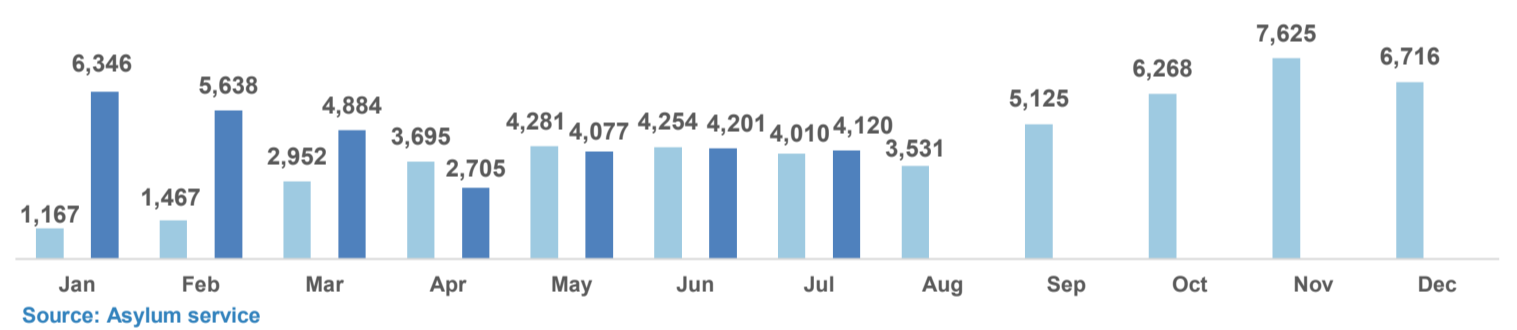

Total arrivals in Greece (Jan - Aug 2017): **14,338**

Total arrivals in Greece during Aug 2017: **2,803**

Average daily arrivals during Aug 2017: **122**

Average daily arrivals during Jul 2017: **73**

Daily estimated departures from islands to Mainland: **263**

Estimated departures from islands to Mainland during Aug 2017: **1,794**

Dead and missing

146 dead - 51 missing (Dec. 2016)

9 dead - 0 missing (Apr. 2017)

(Source: Hellenic Coast Guard, Greek territorial waters, provisional data)

Arrivals per month

Asylum applications

(Applications are not necessarily made by new arrivals)

Estimated # of arrivals during the last seven days

(Based on arrivals or registration figures as provided by authorities, arrows indicating higher or lower number based on the day before)

17-08-2017	▼	52
18-08-2017	▲	74
19-08-2017	▲	341
20-08-2017	▼	19
21-08-2017	▲	512
22-08-2017	▼	221
23-08-2017	▼	125

Relocation Procedures (up to 20 August)

Total Relocation Requests: **24,705**

Implemented Transfers (Departures): **18,098**