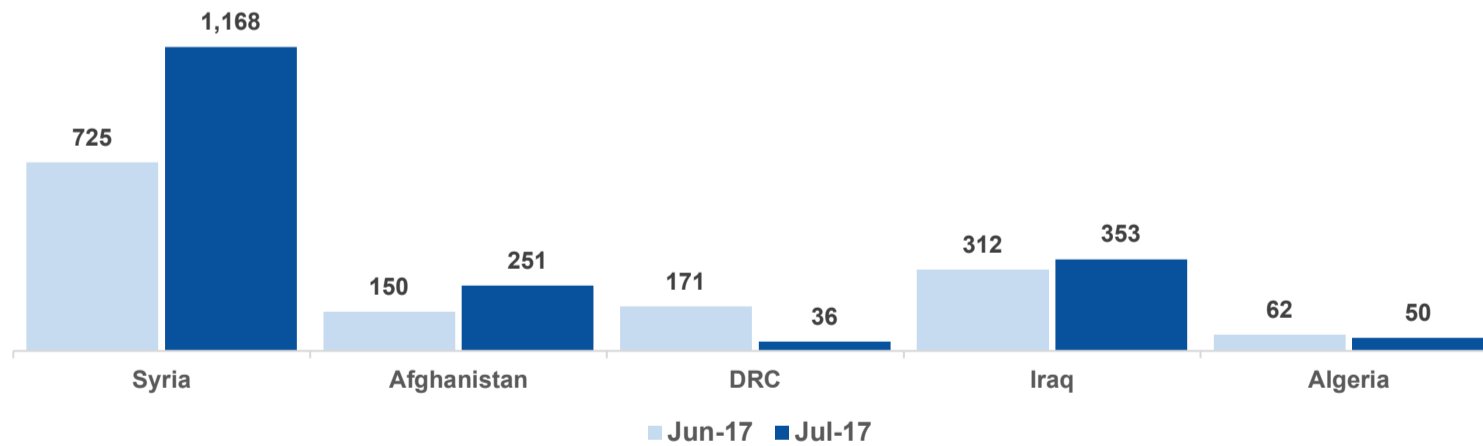

Most common nationalities of sea arrivals