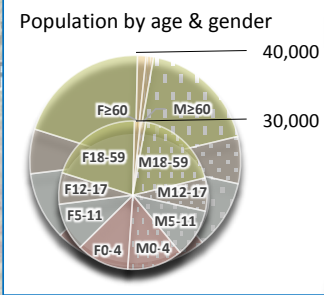

North-West Tanzania AGE & GENDER UPDATE of REGISTERED REFUGEES IN CAMPS as of 30 September 2017