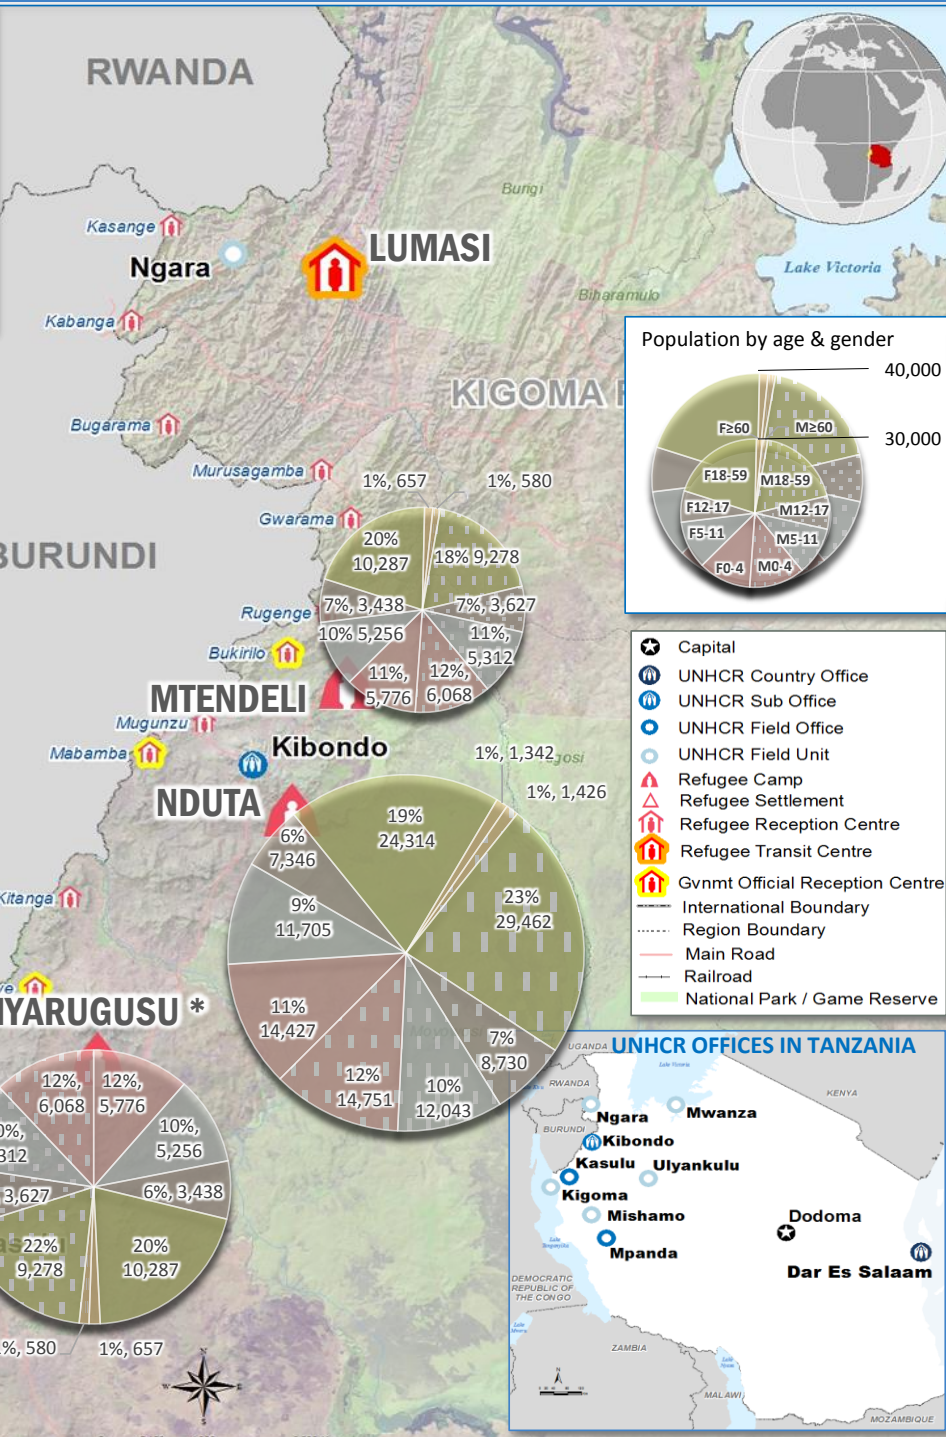

North-West Tanzania AGE & GENDER UPDATE of REGISTERED REFUGEES IN CAMPS as of 30 September 2017