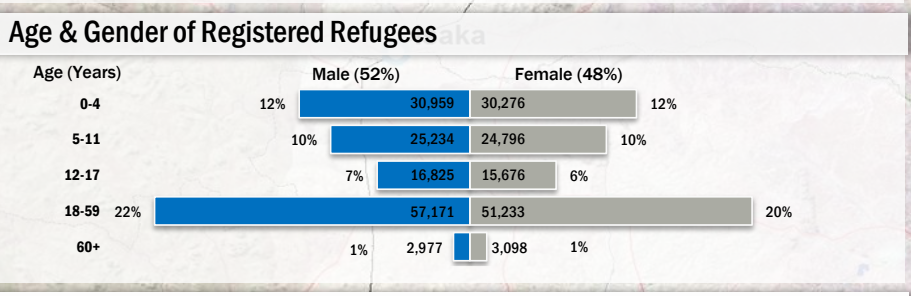

Total Number of Persons of Concern	321,829
Total Number of Biometrically Registered Refugees	258,245
Total Number of Registered Households	89,761
Total Number of Asylum Seekers	42,223
POC Awaiting Biometric Registration	0