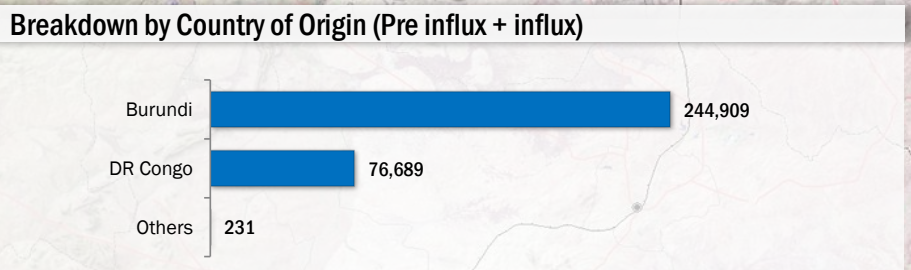

Total Number of Persons of Concern	321,829
Total Number of Biometrically Registered Refugees	258,245
Total Number of Registered Households	89,761
Total Number of Asylum Seekers	42,223
POC Awaiting Biometric Registration	0