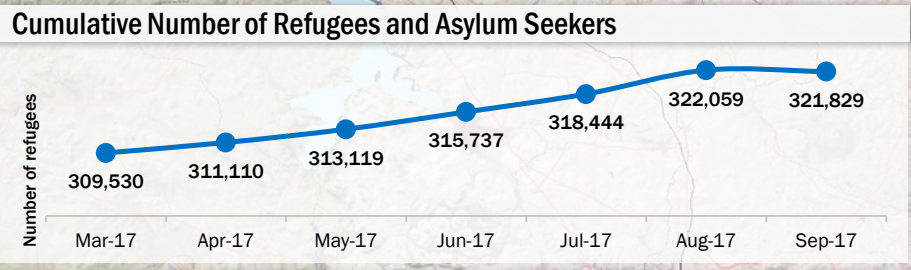

Total Number of Persons of Concern	321,829
Total Number of Biometrically Registered Refugees	258,245
Total Number of Registered Households	89,761
Total Number of Asylum Seekers	42,223
POC Awaiting Biometric Registration	0